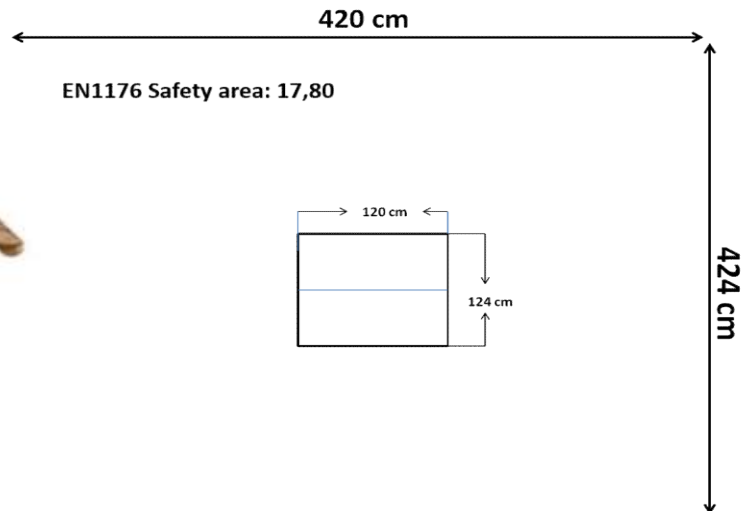

Productsheet

Lekolar®

Article number: 114151

Article name: SOLID:2 Playhouse S

Description: Playhouse in solid, Scandinavian Northern Country pine. The playhouse has rounded wooden details for a softer shape. The sides and roof are pre-assembled and for the remaining parts there are pre-drilled holes. Anchoring fittings for anchoring are included in the product. The fittings can also be cast down. The playhouse is treated for outdoor environment. Dimensions of the roof ridge: L120xW124xH135 cm. Dimensions of the house outside: L107xW98xH135 cm.

Material:

Posts:
Feet: Scandinavian Northern Country pine
Planks: Hardwood
Floor: Scandinavian Northern Country pine
Chains: Scandinavian Northern Country pine
Seats: -
-

More Information:

- a) Minimum space: 420 X 424 cm
- b) Free fallheight: 10 cm
- c) Foundations: The product must be attached to the ground.
- d) Biggest part: 120 X 100 cm
- e) Weight, heaviest part: Ca. 25 kg
- f) Age group: 0-99 Age
- g) Use: No supervision required
- h) Availability of spare parts: Spare parts can be requested from Lekolar
- i) Safety information: EN1176 part 1:2017