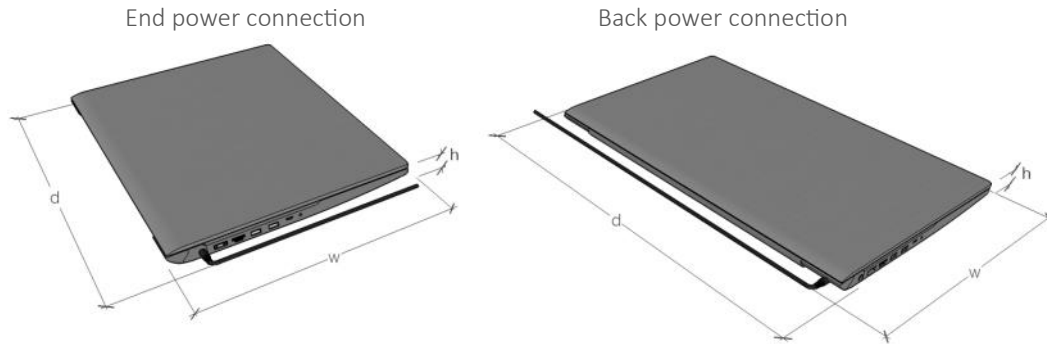

Key features:

- Charging using the manufacturer supplied AC adapters, all stored in a separate secured electrical compartment
- Cable management with only a short length of retained USB cable at the front - so cables are all neat & tidy, very simple to connect and can't go missing
- Choice of RFID access card / fob, digital code or key locks
- Design & construction supports wireless device sync
- Doors fold back 270 degrees and held by magnetic latches
- Handle cut outs to help you steer, lockable doors and lockable castors
- Large shelf size to accommodate any standard case design, including the Griffin Survivor & Otterbox Defender
- Available in compact trolley or cupboard and charge & sync variants

* add -R for the RFID access card / fob lock option

visit www.zioxi.co.uk

iPad Charge & Store Trolley

Shelf dimensions:

The iPad trolley is designed to accommodate iPads, USB tablets and eReaders up to 10" screen sizes. The shelf aperture size (mm) is 310d x 210w x 40h (16 & 32) or x 30h (20 & 40) - big enough so you can leave your iPads and tablets in their cases, but best to check your device dimensions (including the power connector) before ordering.