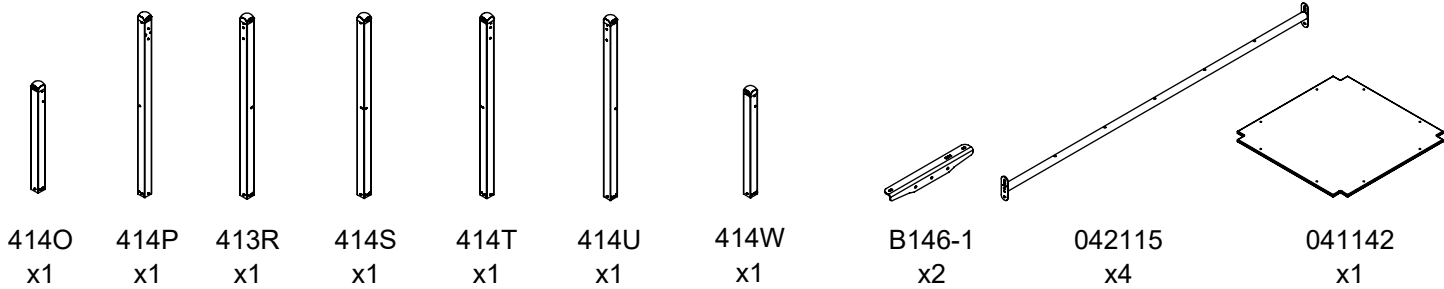

[cm]

vinci
play

99x M10x120 (K2)
99x M10x120 (K3)

NOT INCLUDED

E37

[cm]

13h

vinci
play