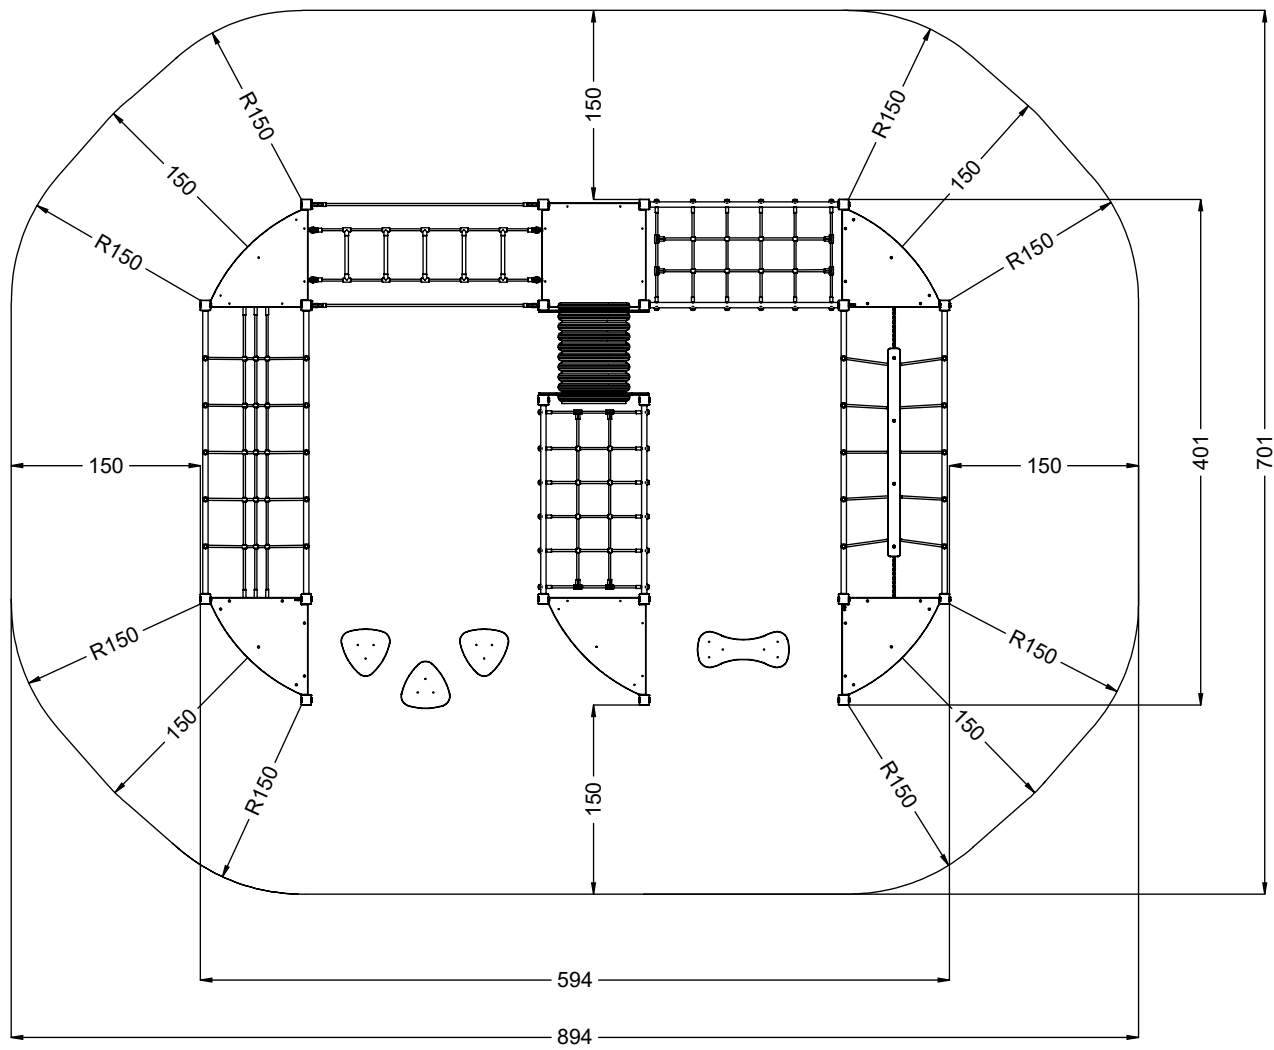

[cm]

vinci
play

99x M10x120 (K2)
99x M10x120 (K3)

NOT INCLUDED

E37

[cm]

13h

vinci
play