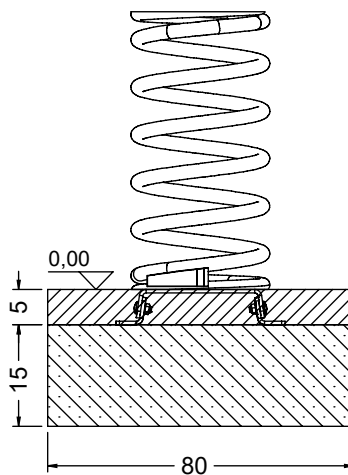

K17

K3

K2

	K2, K3
M10x120 x12	
NOT INCLUDED	

[cm]

x2
15h

K17 x1 >0.12m³
48h
K3 x1 >0.09m³
K2 x1 >0.03m³

vinci play