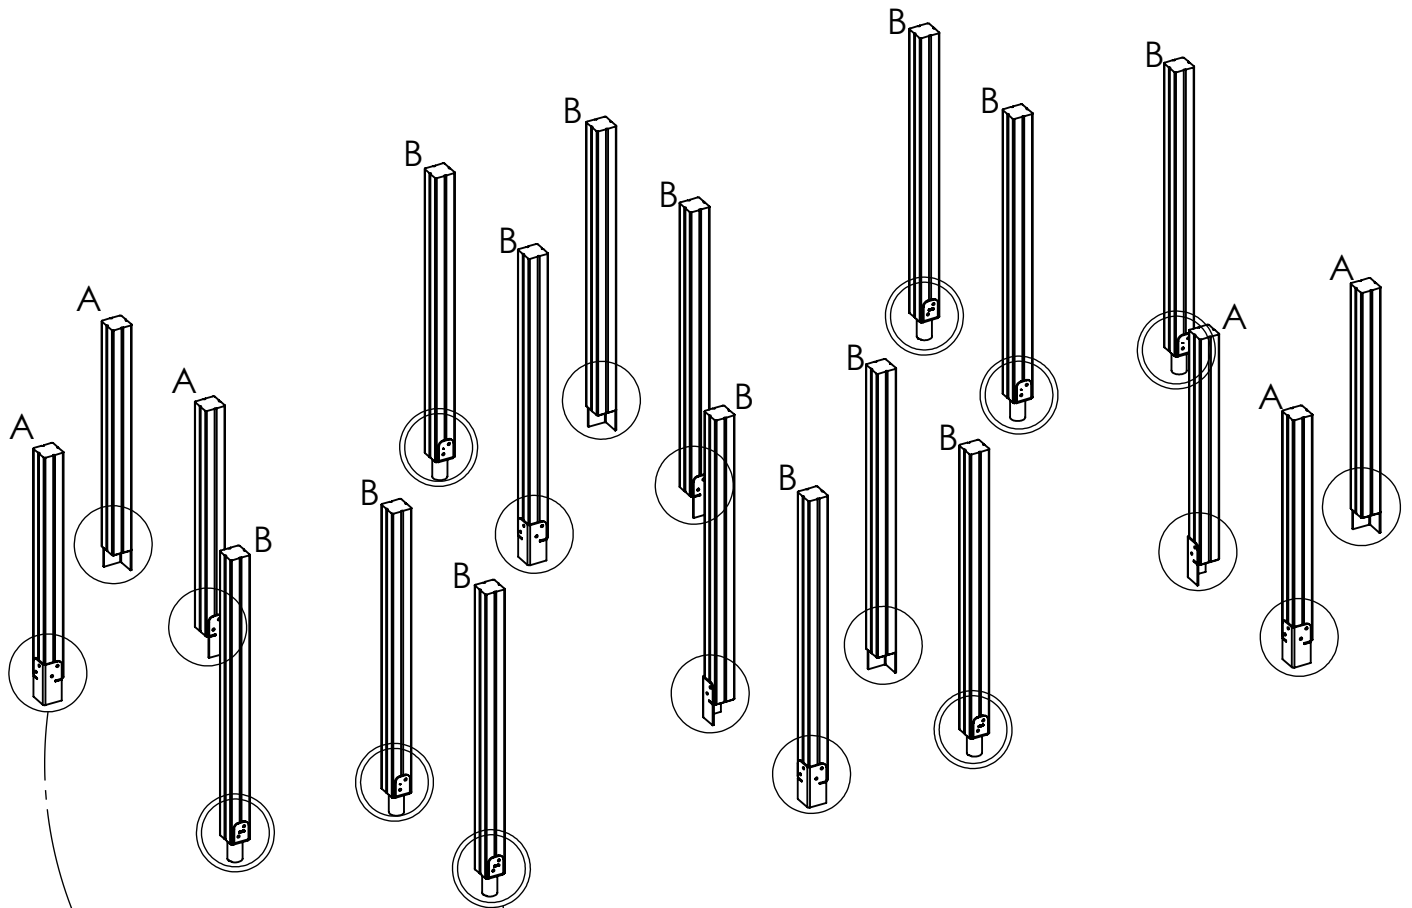

# K2

	K2, K3
M10x120 x12	
NOT INCLUDED	

[cm]

 x2  
  15h  
   
   
  K17 x1 >0.12m<sup>3</sup>  
  48h  
  K3 x1 >0.09m<sup>3</sup>  
  K2 x1 >0.03m<sup>3</sup>

vinci play

[cm]

vinci play

		PLYWOOD / HDPE		HPL	
1x	E10	6x	WD72	6x	WD73
244x	8x50 sxi	4x	WD63	4x	WD64
20x	WD1	2x	WD74	2x	WD75
4x	WD2	3x	PS50	3x	PH50
4x	WD14-4	1x	WD42	1x	WD43
1x	E169	1x	PS52	1x	PH52
2x	WD66	2x	WD216	2x	WD215
1x	V001	3x	SP35	1x	SP52
3x	SP3 (K17)			1x	SP34
3x	SP1				
3x	SP1 (K2)				
6x	SP2				