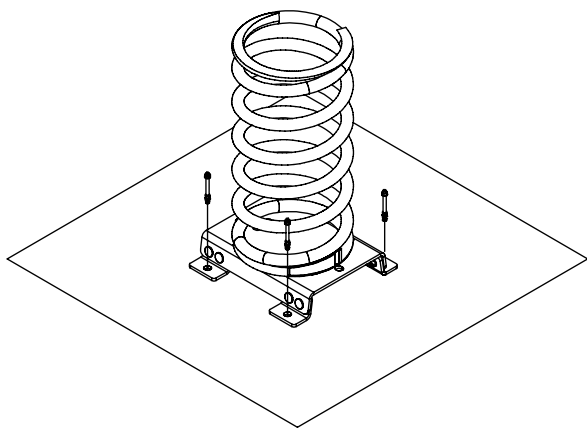

K17

K3

K2

	K2, K3
M10x120 x12	
NOT INCLUDED	

[cm]

x2
15h

K17 x1 >0.12m³
48h
K3 x1 >0.09m³
K2 x1 >0.03m³

vinci play