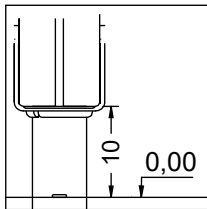

[cm]

vinci
play