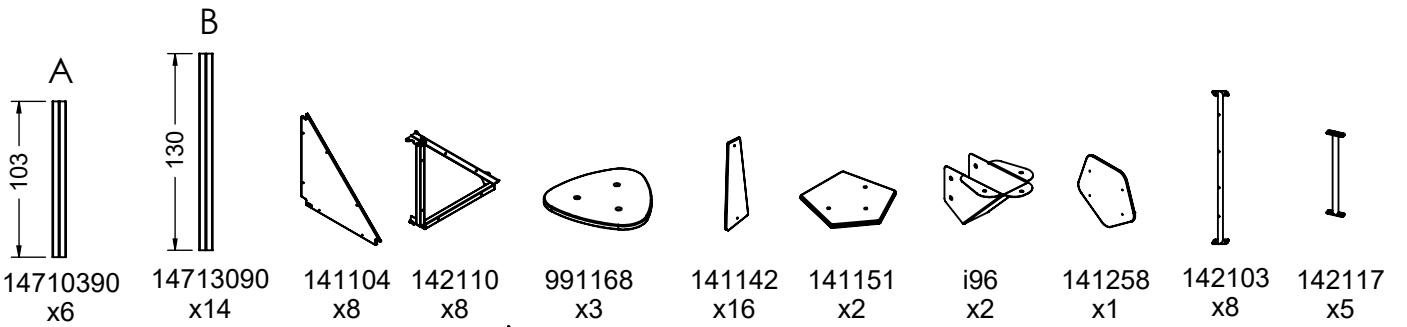

# K2

	K2, K3
M10x120 x12	
NOT INCLUDED	

[cm]

 x2  
  15h  
   
   
  K17 x1 >0.12m<sup>3</sup>  
  48h  
  K3 x1 >0.09m<sup>3</sup>  
  K2 x1 >0.03m<sup>3</sup>

vinci play

[cm]

vinci play

		PLYWOOD / HDPE		HPL	
1x	E10	6x	WD72	6x	WD73
244x	8x50 sxi	4x	WD63	4x	WD64
20x	WD1	2x	WD74	2x	WD75
4x	WD2	3x	PS50	3x	PH50
4x	WD14-4	1x	WD42	1x	WD43
1x	E169	1x	PS52	1x	PH52
2x	WD66	2x	WD216	2x	WD215
1x	V001	3x	SP35	1x	SP52
3x	SP3 (K17)			1x	SP34
3x	SP1				
3x	SP1 (K2)				
6x	SP2				