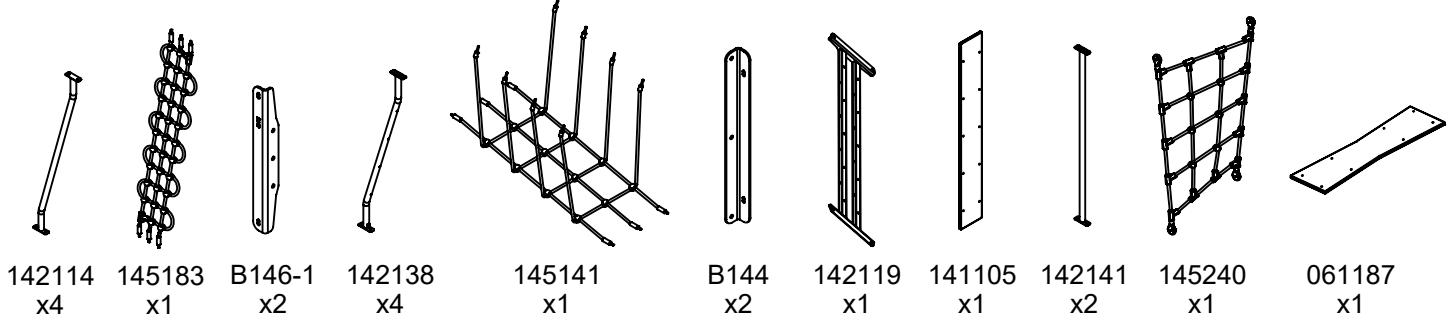

# K2

	K2, K3
M10x120 x12	
NOT INCLUDED	

[cm]

 x2  
  15h  
   
   
  K17 x1 >0.12m<sup>3</sup>  
  48h  
  K3 x1 >0.09m<sup>3</sup>  
  K2 x1 >0.03m<sup>3</sup>

vinci play

[cm]

vinci play

		PLYWOOD / HDPE		HPL	
1x	E10	6x	WD72	6x	WD73
244x	8x50 sxi	4x	WD63	4x	WD64
20x	WD1	2x	WD74	2x	WD75
4x	WD2	3x	PS50	3x	PH50
4x	WD14-4	1x	WD42	1x	WD43
1x	E169	1x	PS52	1x	PH52
2x	WD66	2x	WD216	2x	WD215
1x	V001	3x	SP35	1x	SP52
3x	SP3 (K17)			1x	SP34
3x	SP1				
3x	SP1 (K2)				
6x	SP2				