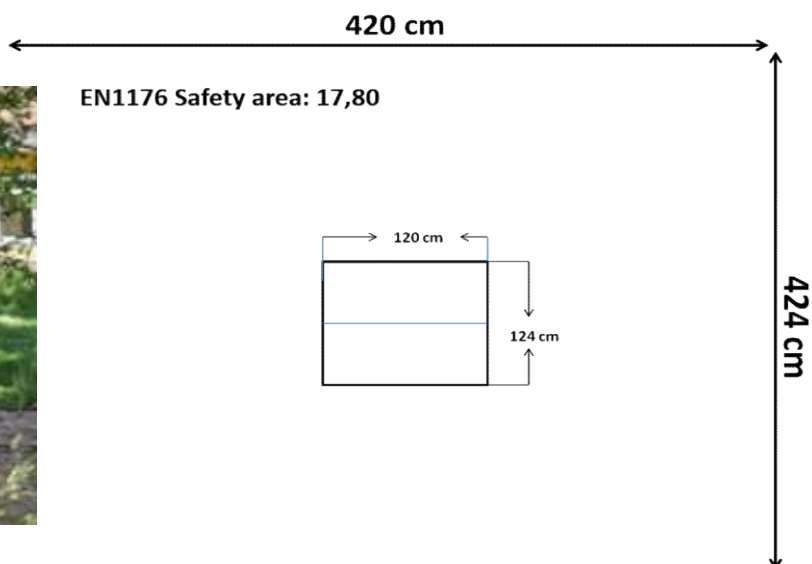

# Lekolar®

**Article number:** 114152

**Article name:** SOLID:2 Playhouse S, mounted

**Description:** Playhouse in solid, Scandinavian Northern Country pine. The playhouse has rounded wooden details for a softer shape. The playhouse is treated for outdoor environment and comes pre-assembled. Anchoring fittings for anchoring are included in the product. The fittings can also be cast down. Dimensions of the roof ridge: L120xW124xH135 cm. Dimensions of the house outside: L107xW98xH135 cm.

## More Information:

- a) **Minimum space:** 420 X 424 cm
- b) **Free fallheight:** 10 cm
- c) **Foundations:** The product must be attached to the ground.
- d) **Biggest part:** 120 X 124 cm
- e) **Weight, heaviest part:** Ca. 125 kg
- f) **Age group:** 0-99 Age
- g) **Use:** No supervision required
- h) **Availability of spare parts:** Spare parts can be requested from Lekolar
- i) **Safety information:** EN1176 part 1:2017