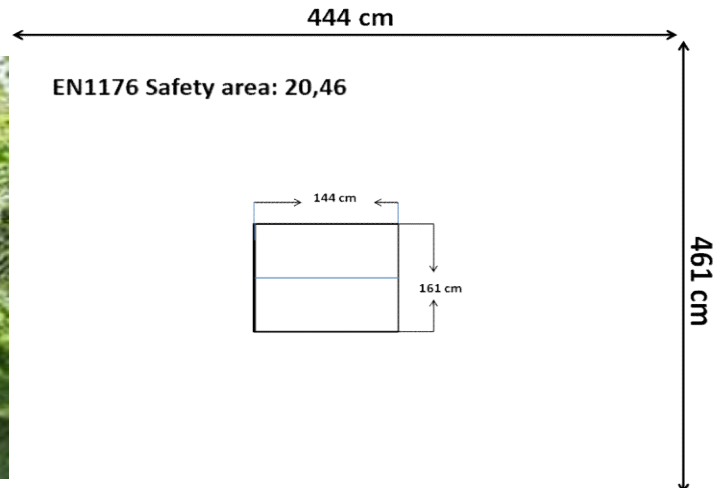

Productsheet

Lekolar®

Article number: 114154

Article name: SOLID:2 Playhouse M

Description: Playhouse in solid, Scandinavian Northern Country pine. The playhouse has rounded wooden details for a softer shape. The sides and roof are pre-assembled and for the remaining parts there are pre-drilled holes. Anchoring fittings for anchoring are included in the product. The fittings can also be cast down. The playhouse is treated for outdoor environment. Dimensions of the roof ridge: L144xW161xH180 cm. Dimensions of the house outside: L120xW118xH180 cm.

Material:

Posts: -
Feet: Scandinavian Northern Country pine
Planks: Hardwood
Floor: Scandinavian Northern Country pine
Chains: Scandinavian Northern Country pine
Seats: -
-

More Information:

- a) Minimum space: 444 X 461 cm
- b) Free fallheight: 10 cm
- c) Foundations: The product must be attached to the ground.
- d) Biggest part: 161 X 144 cm
- e) Weight, heaviest part: Ca. 35 kg
- f) Age group: 0-99 Age
- g) Use: No supervision required
- h) Availability of spare parts: Spare parts can be requested from Lekolar
- i) Safety information: EN1176 part 1:2017