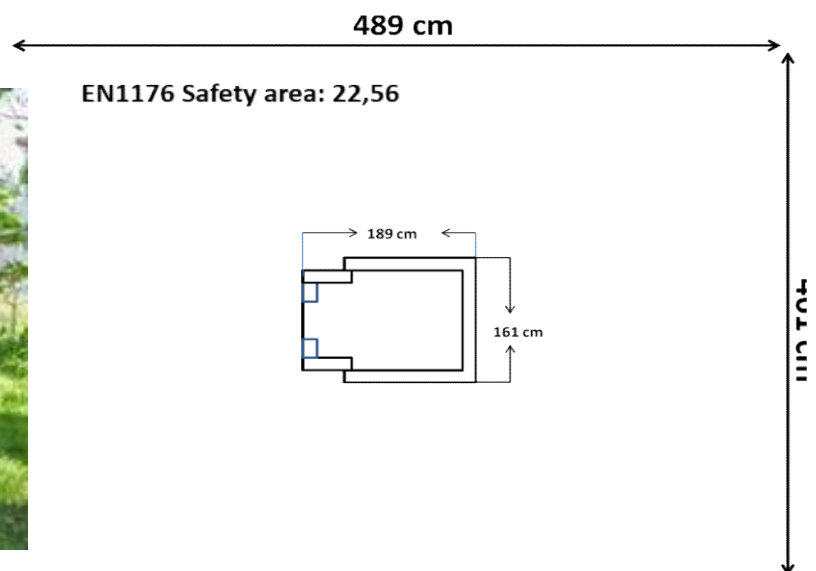

Productsheet

Lekolar®

Article number: 114157

Article name: SOLID:2 Playhouse with porch, mounted

Description: Playhouse in solid, Scandinavian Northern Country pine. The playhouse has rounded wooden details for a softer shape. The playhouse is treated for outdoor environment and comes pre-assembled. Anchoring fittings for anchoring are included in the product. The fittings can also be cast down. Dimensions of the house in total: L189xW161xH180 cm.

Material:

Posts: Scandinavian Northern Country pine
Feet: Hardwood
Planks: Scandinavian Northern Country pine
Floor: Scandinavian Northern Country pine
Chains: -
Seats: -

More Information:

- a) Minimum space 489 X 461 cm
- b) Free fallheight: 10 cm
- c) Foundations The product must be attached to the ground.
- d) Biggest part: 189 X 161 cm
- e) Weight, heaviest part: Ca. 225 kg
- f) Age group: 0-99 Age
- g) Use: No supervision required
- h) Availability of spare parts: Spare parts can be requested from Lekolar
- i) Safety information: EN1176 part 1:2017

461 cm