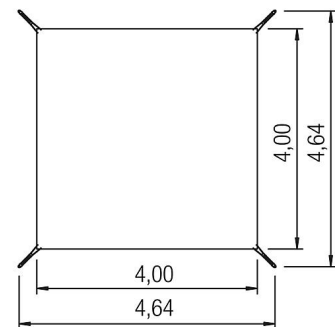

5 59 131 021

**Awning height-
adjustable 4x4 m**

made in germany

Scope of delivery

- 4x post: galvanised steel
- 4x cover: plastic
- 4x ground sleeve: galvanised steel
- 4x comfort handle: powder-coated steel
- 1x awning: HDPE knitted fabric UPF 10-20