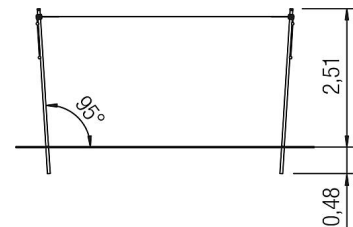

5 59 131 021

**Awning height-
adjustable 4x4 m**

made in germany

Scope of delivery

- 4x post: galvanised steel
- 4x cover: plastic
- 4x ground sleeve: galvanised steel
- 4x comfort handle: powder-coated steel
- 1x awning: HDPE knitted fabric UPF 10-20