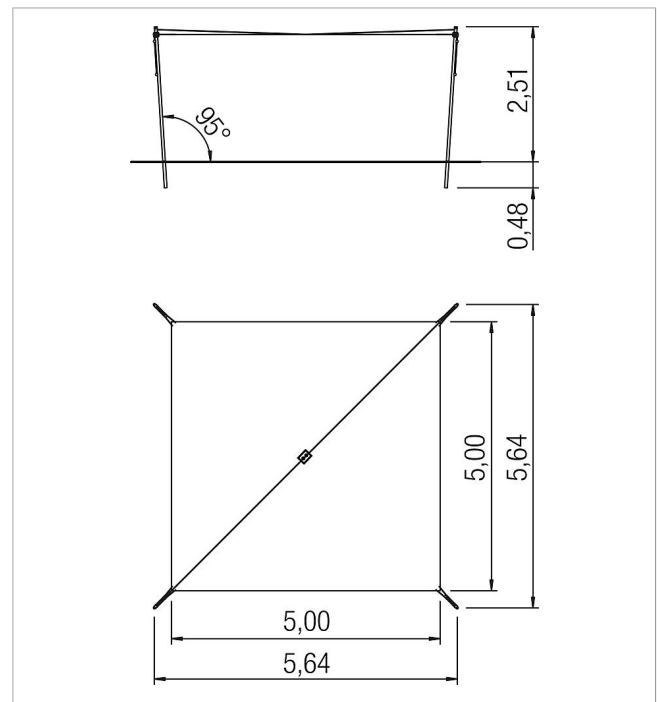

5 59 132 021

**Awning height-
adjustable 5x5 m**

made in germany

Scope of delivery

- 4x post: galvanised steel
- 4x cover: plastic
- 4x ground sleeve: galvanised steel
- 4x comfort handle: powder-coated steel
- 1x center tensioning: steel
- 1x awning: HDPE knitted fabric UPF 10-20

Material

PE dark green