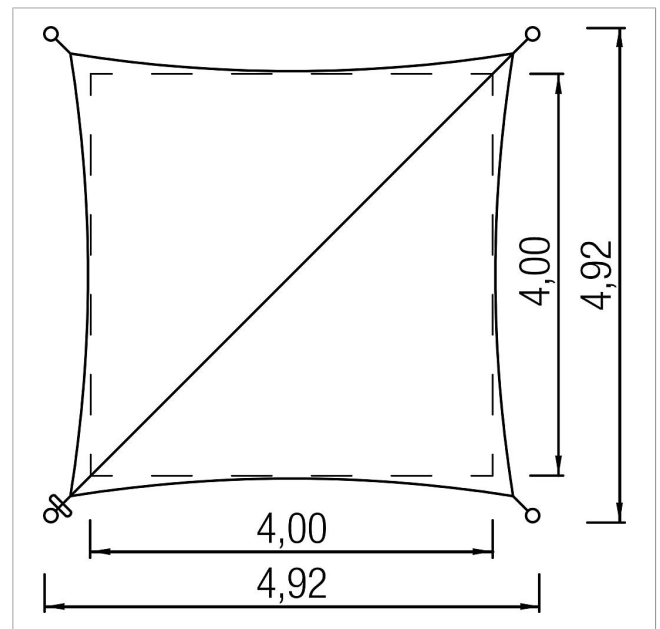

5 60 367 0

Basis Awning square 4x4 m

made in germany

Scope of delivery

- 4x post: galvanised steel
- 4x cover: plastic
- 4x ground sleeve: galvanised steel
- 1x awning roller tube: galvanised steel
- 1x infinitely variable height adjustment with crank: aluminium
- 1x awning: PES knitting UPF 50+