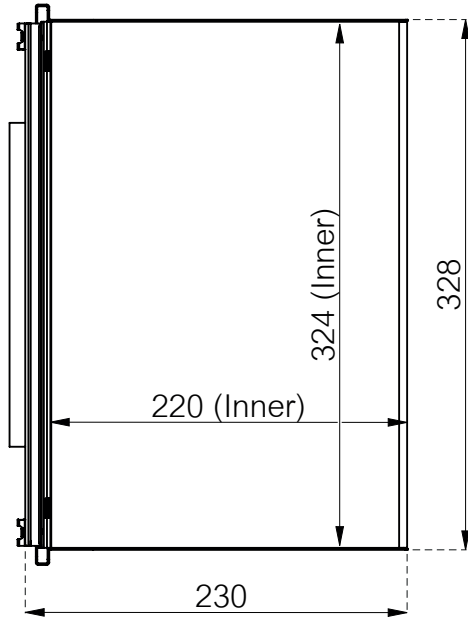

- 436-C124A
- 436-C124W

In-Tray 3 x C4 size

Top view

Side view