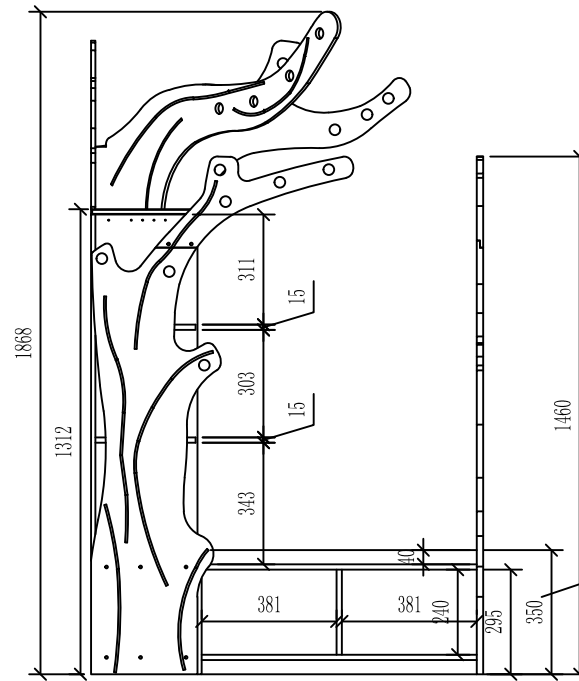

Seat height including cushion: 350mm

Seat height including cushion: 350mm

KB1-PRNA013-V07-30-F
Tree House Library Corner