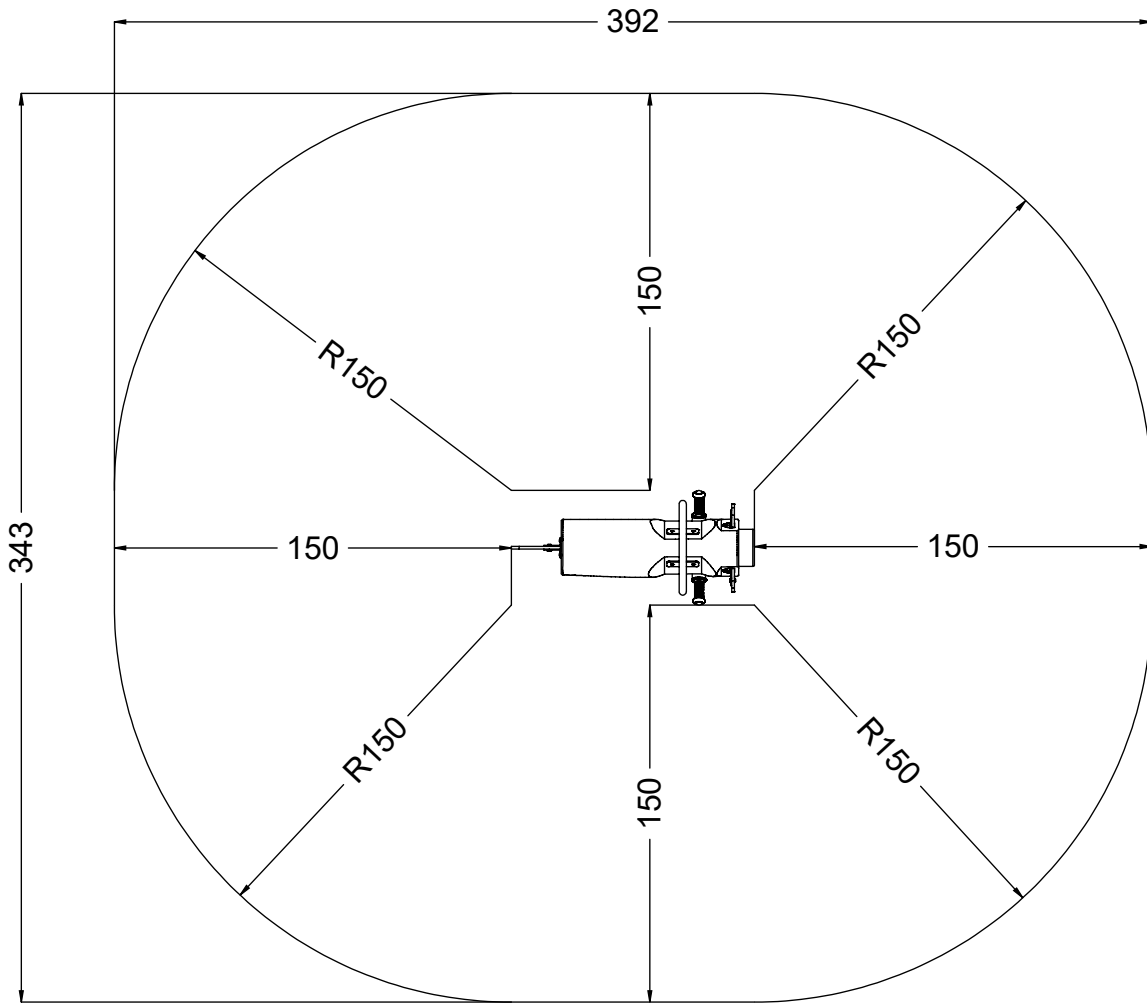

RB1368

v010
10.03.2025
D. P.
[cm]

vinci
play

[cm]

vinci
play

K17

K3

| | |
|-----------------------------------------------------------------------------------|-------------------------------------------------------------------------------------|
|  | K3 |
| M10x120 x4 |  |
| NOT INCLUDED |  |

[cm]

vinci
play

1271270
x1

B393
x1

122105
x1

996171
x1

B239
x1

121276
x2

1x E297

2.

3.

4.

2x 8x50sxi

SP2 x1

12x 8x50sxi

[cm]

vinci
play

2x 10x16i

2x 10nk

2x E298

1x SP58

V001 x1

Part No:
000000-
00000

000000-00000