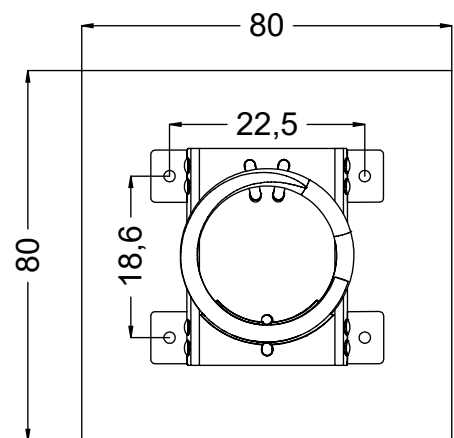

RB1368

v010
10.03.2025
D. P.
[cm]

vinci
play

[cm]

vinci
play

K17

K3

| | |
|-----------------------------------------------------------------------------------|-------------------------------------------------------------------------------------|
|  | K3 |
| M10x120 x4 |  |
| NOT INCLUDED |  |

[cm]

vinci
play

1271270
x1

B393
x1

122105
x1

996171
x1

B239
x1

121276
x2

1x E297

2.

3.

4.

2x 8x50sxi

SP2 x1

12x 8x50sxi

[cm]

vinci
play

2x 10x16i

2x 10nk

2x E298

1x SP58

V001 x1

Part No:
000000-
00000

000000-00000