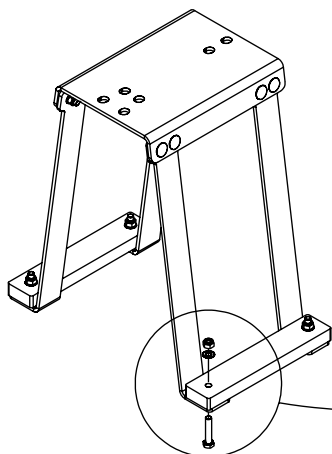

K17

SP1 x1

SP3 x1

K3

SP1 x1

[cm]

vinci
play