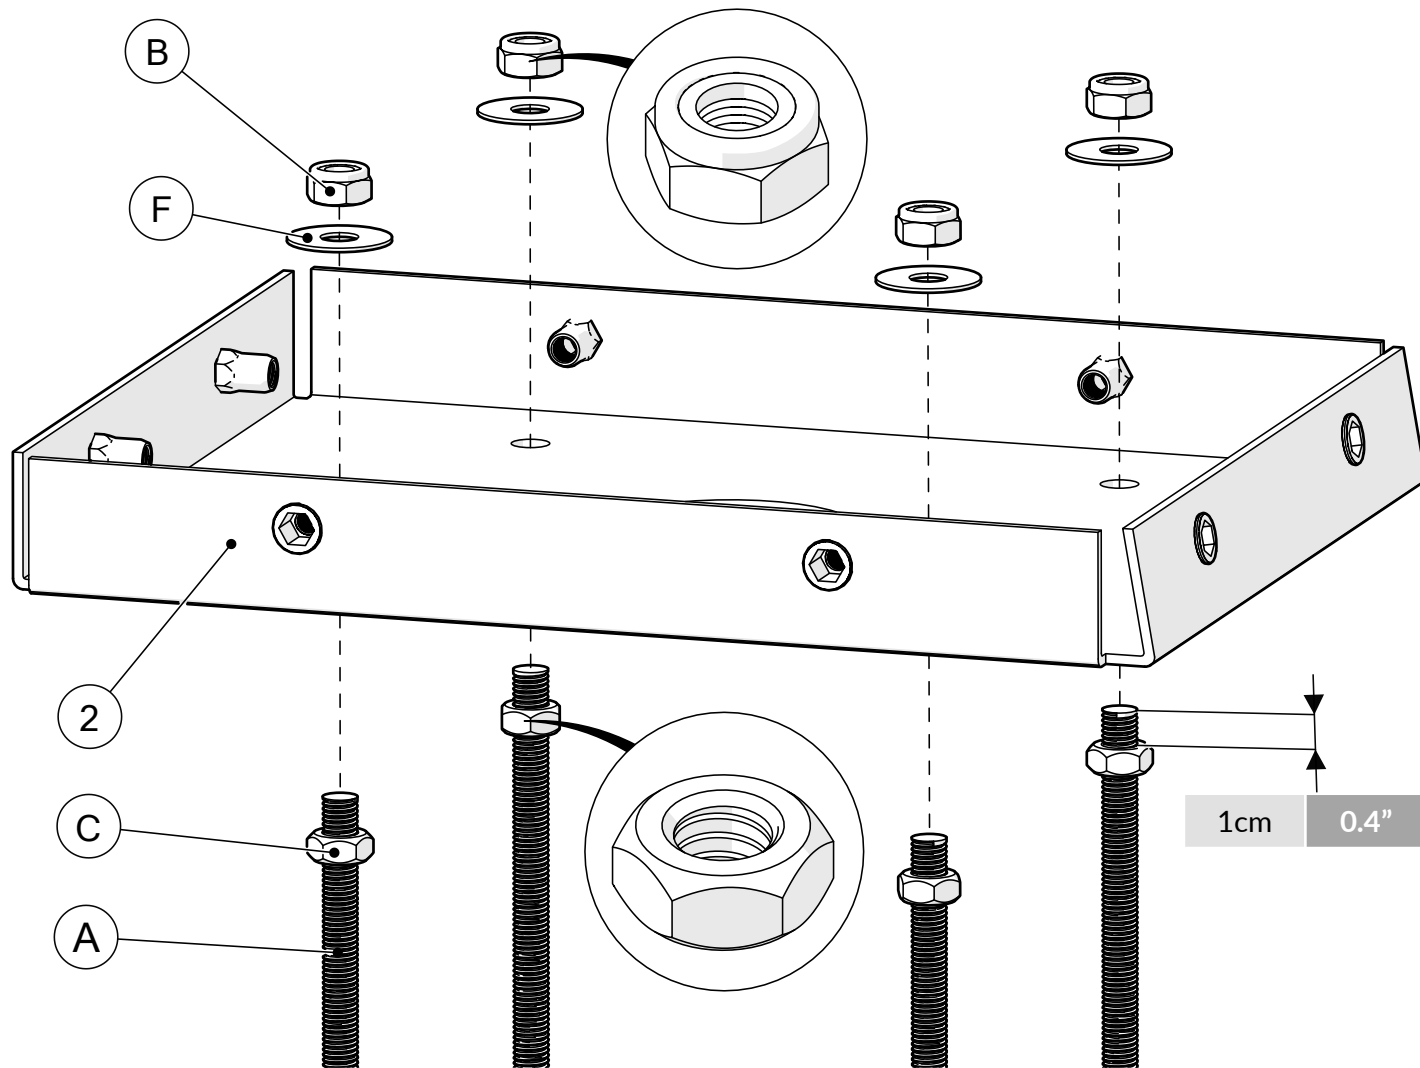

Part Reference	Description
PP-CAJO-EA-GR	Cajon (Ground Fix)

Check Risk Assessment

Packages

x1

		L	W	H	Weight	Net
x1	901076	50cm / 20"	43cm / 17"	43cm / 17"	20kg / 44lbs	16kg / 35lbs

Tools required (not supplied)

¼" Bit Driver Ratchet

11/16" / 17mm Spanner

Spirit level

Tape Measure

901076			
<p>① x1 804264</p> 	<p>② x1 601032</p> 	<p>ⓑ x4 500612</p> 	<p>ⓒ x12 500457</p> 
		<p>ⓓ x4 500685</p> 	<p>ⓔ x8 502451</p> 
<p>Ⓐ x4 505465</p> 			<p>Ⓕ x4 500444</p> 
			<p>TX40 x1 500474</p> 

1.

A		x4
B		x4
C		x4
F		x4

2.

C		x8
D		x4

3.

Foundations should not present a hazard

Refer to your local Health & Safety standards

	cm	inch
L	35cm	14"
W	28cm	11"
D	35cm	14"