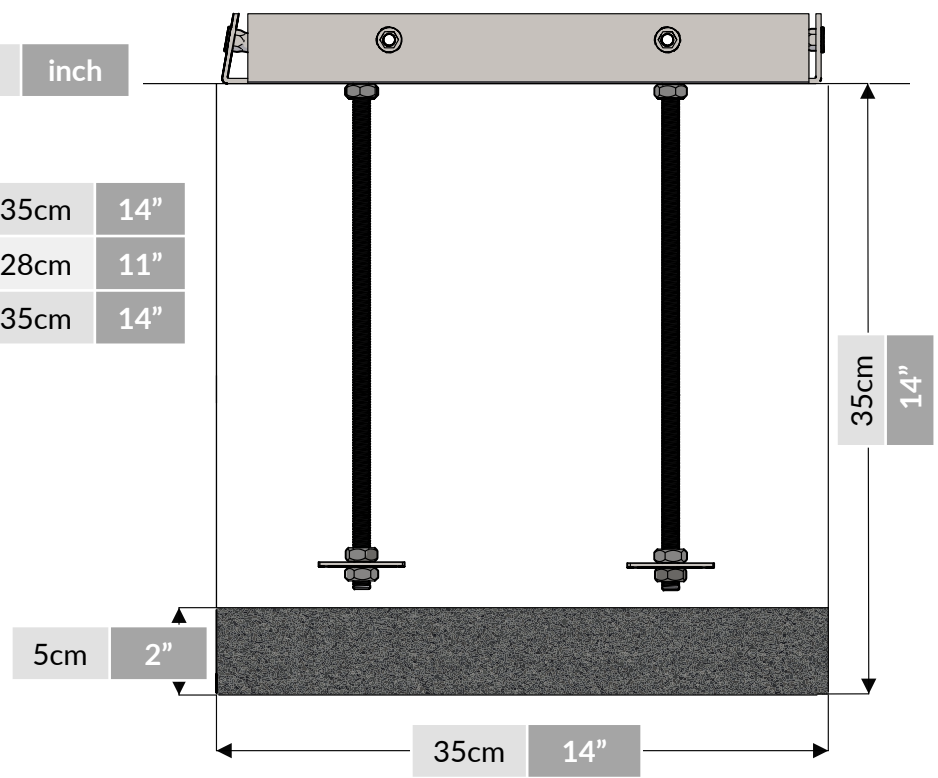

¼" Bit Driver Ratchet

11/16" / 17mm Spanner

Spirit level

Tape Measure

901076			
<p>① x1 804264</p> 	<p>② x1 601032</p> 	<p>ⓑ x4 500612</p> 	<p>ⓒ x12 500457</p> 
		<p>ⓓ x4 500685</p> 	<p>ⓔ x8 502451</p> 
<p>Ⓐ x4 505465</p> 			<p>Ⓕ x4 500444</p> 
			<p>TX40 x1 500474</p> 

1.

A		x4
B		x4
C		x4
F		x4

2.

C		x8
D		x4

3.

Foundations should not present a hazard

Refer to your local Health & Safety standards

	cm	inch
L	35cm	14"
W	28cm	11"
D	35cm	14"