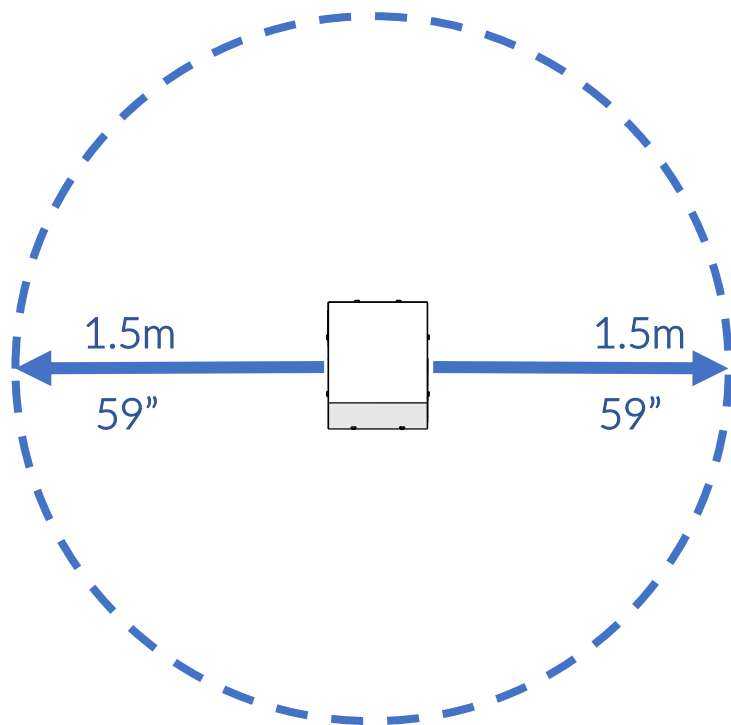

Part Reference	Description
PP-CAJO-EA-GR	Cajon (Ground Fix)

Check Risk Assessment

Packages

x1

		L	W	H	Weight	Net
x1	901076	50cm / 20"	43cm / 17"	43cm / 17"	20kg / 44lbs	16kg / 35lbs

Tools required (not supplied)

¼" Bit Driver Ratchet

11/16" / 17mm Spanner

Spirit level

Tape Measure

901076			
<p>① x1 804264</p> 	<p>② x1 601032</p> 	<p>ⓑ x4 500612</p> 	<p>ⓒ x12 500457</p> 
		<p>ⓓ x4 500685</p> 	<p>ⓔ x8 502451</p> 
<p>Ⓐ x4 505465</p> 			<p>Ⓕ x4 500444</p> 
			<p>TX40 x1 500474</p> 

1.

A		x4
B		x4
C		x4
F		x4

2.

C		x8
D		x4

3.

Foundations should not present a hazard

Refer to your local Health & Safety standards

	cm	inch
L	35cm	14"
W	28cm	11"
D	35cm	14"