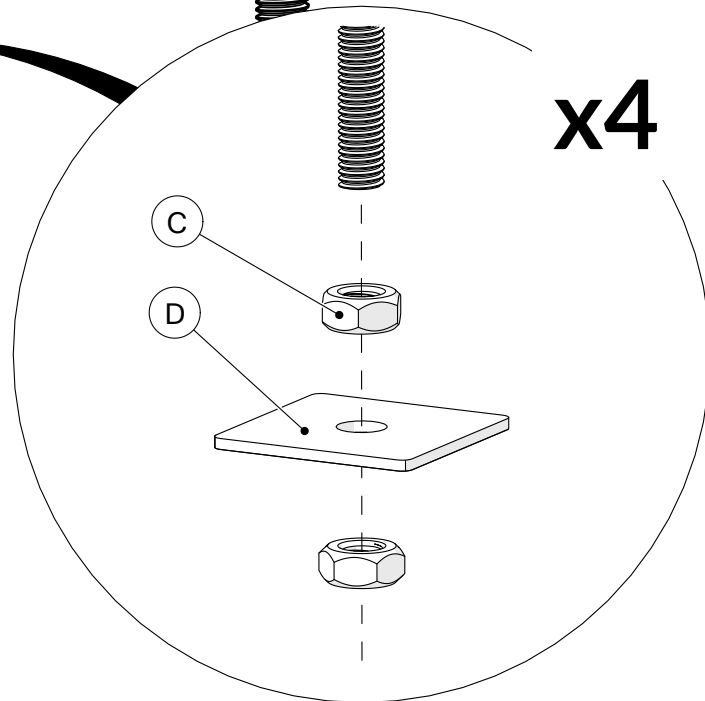

Part Reference	Description
PP-CAJO-EA-GR	Cajon (Ground Fix)

Check Risk Assessment

Packages

x1

		L	W	H	Weight	Net
x1	901076	50cm / 20"	43cm / 17"	43cm / 17"	20kg / 44lbs	16kg / 35lbs

Tools required (not supplied)

¼" Bit Driver Ratchet

11/16" / 17mm Spanner

Spirit level

Tape Measure

901076			
<p>① x1 804264</p> 	<p>② x1 601032</p> 	<p>ⓑ x4 500612</p> 	<p>ⓒ x12 500457</p> 
		<p>ⓓ x4 500685</p> 	<p>ⓔ x8 502451</p> 
<p>Ⓐ x4 505465</p> 			<p>Ⓕ x4 500444</p> 
			<p>TX40 x1 500474</p> 

1.

A		x4
B		x4
C		x4
F		x4

2.

C		x8
D		x4

3.

Foundations should not present a hazard

Refer to your local Health & Safety standards

	cm	inch
L	35cm	14"
W	28cm	11"
D	35cm	14"