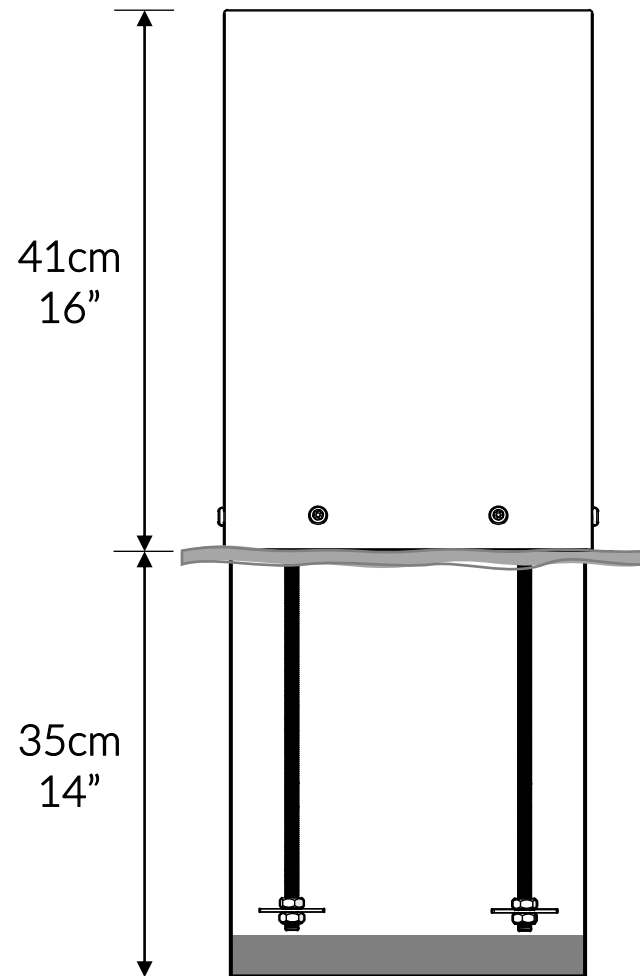

Part Reference	Description
PP-CAJO-EA-GR	Cajon (Ground Fix)

Check Risk Assessment

Packages

x1

		L	W	H	Weight	Net
x1	901076	50cm / 20"	43cm / 17"	43cm / 17"	20kg / 44lbs	16kg / 35lbs

Tools required (not supplied)

¼" Bit Driver Ratchet

11/16" / 17mm Spanner

Spirit level

Tape Measure

901076			
<p>① x1 804264</p> 	<p>② x1 601032</p> 	<p>ⓑ x4 500612</p> 	<p>ⓒ x12 500457</p> 
		<p>ⓓ x4 500685</p> 	<p>ⓔ x8 502451</p> 
<p>Ⓐ x4 505465</p> 			<p>Ⓕ x4 500444</p> 
			<p>TX40 x1 500474</p> 

1.

A		x4
B		x4
C		x4
F		x4

2.

C		x8
D		x4

3.

Foundations should not present a hazard

Refer to your local Health & Safety standards

	cm	inch
L	35cm	14"
W	28cm	11"
D	35cm	14"