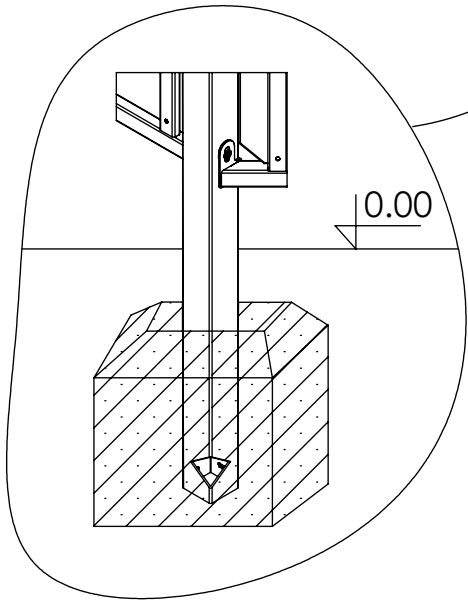

48h

K23

x9

>0,06m³

Part No: 000000-000000

000000-000000

[cm]

vinci play