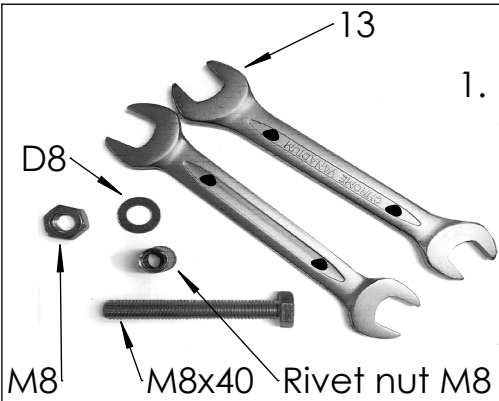

242111
x1

241109
x2

b799
x1

241104
x1

206100
x1

A111
x2

A109
x2

242101
x4

242100
x6

240100
240101
240106

40x	8x25ikl
20x	8x30ikl
40x	8pp
45x	10x25ikl
45x	10pp
4x	24e001
8x	24e007
1x	24e012
1x	24e013
1x	24e014
1x	24e017
1x	24e018
2x	24e023
2x	24e025
1x	V003
1x	24e027

[cm]

vinci
play

1.

2.

3.

4.

5.

6.

Keep the head of the screw still (it can not rotate!)
 - then by using short wrench - rotate/screw only
 the bottom part of solution - the nut. Attention!
 - do not put much power for this operation
 (otherwise the rivet nut will be damaged!).
 The difference between screw head and the
 nut should change from 3mm to 8mm