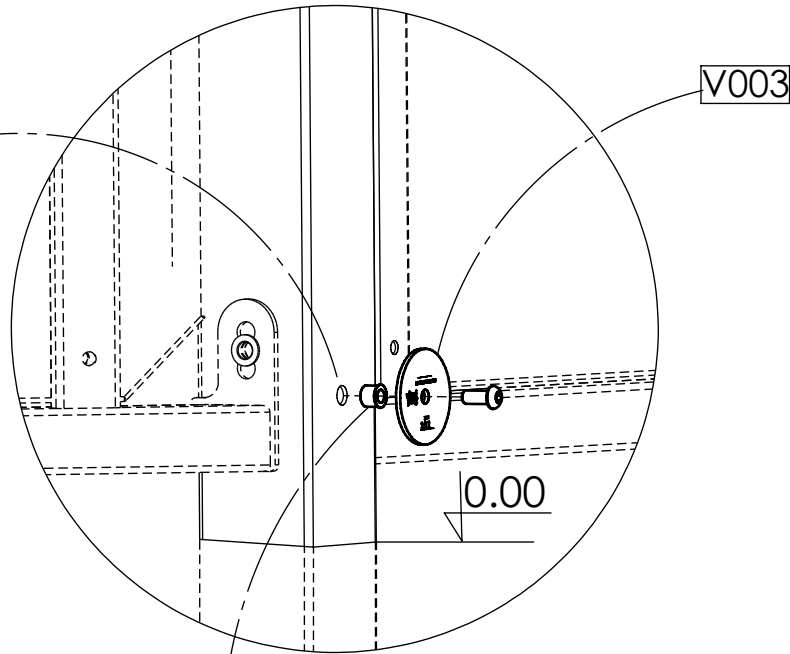

1.

2.

3.

4.

5.

6.

Keep the head of the screw still (it can not rotate!)
 - then by using short wrench - rotate/screw only
 the bottom part of solution - the nut. Attention!
 - do not put much power for this operation
 (otherwise the rivet nut will be damaged!).
 The difference between screw head and the
 nut should change from 3mm to 8mm