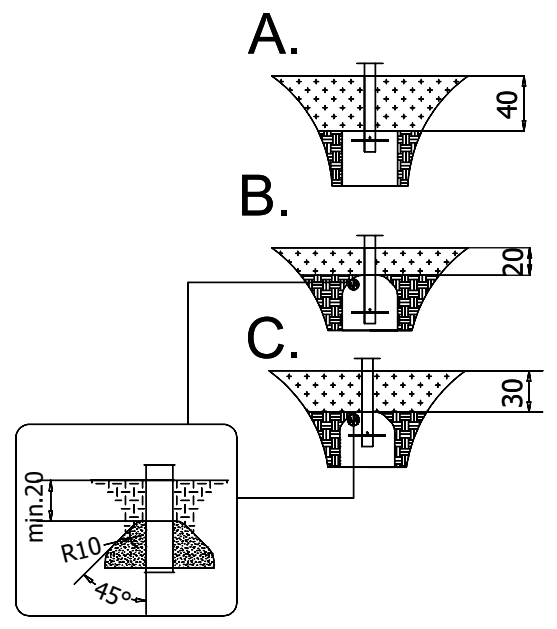

vinci
play

K25

[cm]

x2
 1,5h

 48h
 K25 x4 >0,06m³

vinci play

237102
x1

237103
x1

1x 23e003

1x 236102

0.00

Part No:
000000-
00000

000000-00000

[cm]

vinci
play