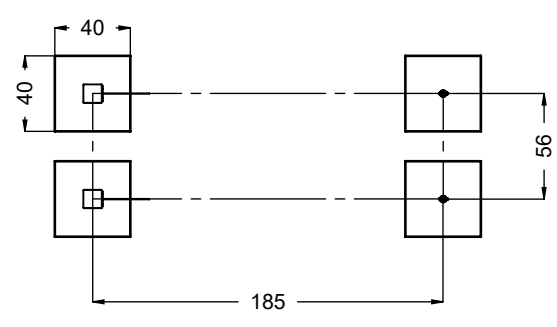

vinci
play

K25

[cm]

x2
 1,5h

 48h
 K25 x4 >0,06m³

vinci play

237102
x1

237103
x1

1x 23e003

1x 236102

0.00

Part No:
000000-
00000

000000-00000

[cm]

vinci
play