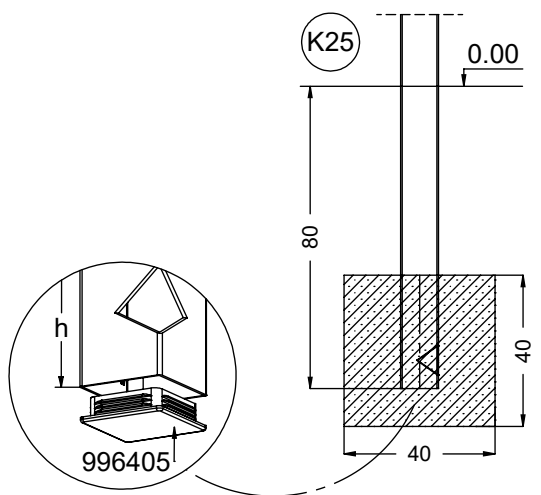

vinci
play

K25

[cm]

x2
 1,5h

 48h
 K25 x4 >0,06m³

vinci play

237102
x1

237103
x1

1x 23e003

1x 236102

0.00

Part No:
000000-
00000

000000-00000

[cm]

vinci
play