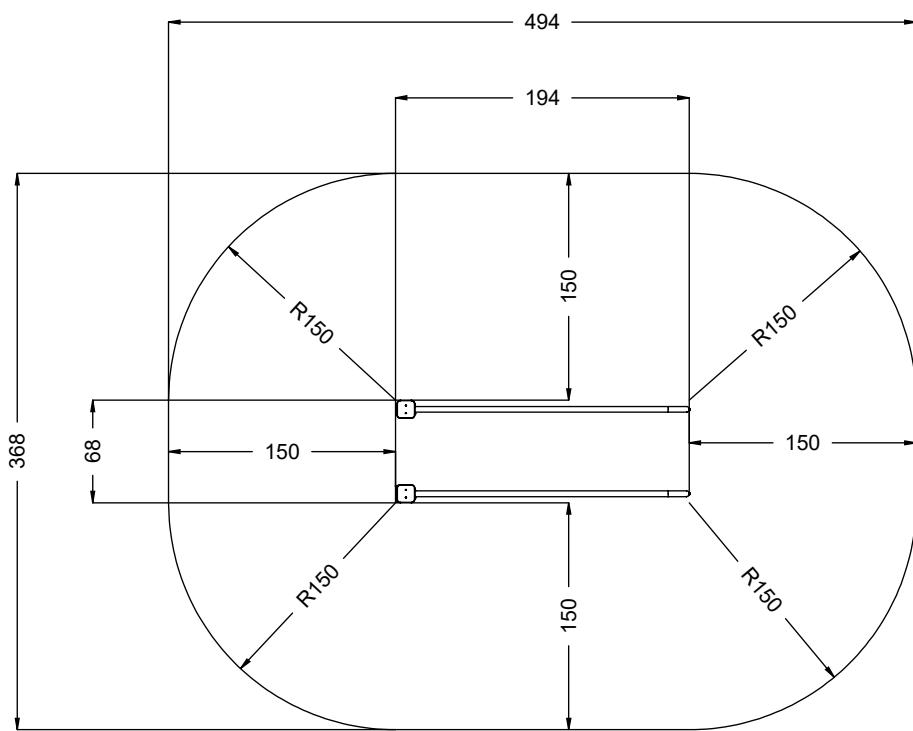

[cm]

vinci
play