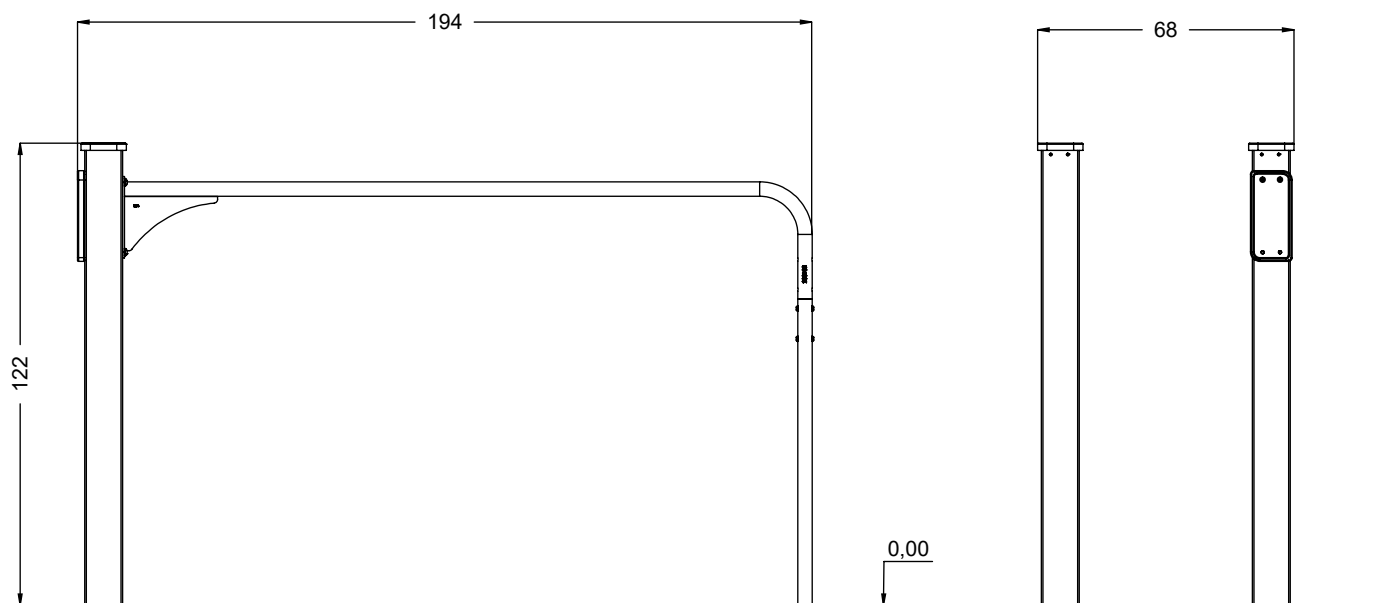

[cm]

vinci
play