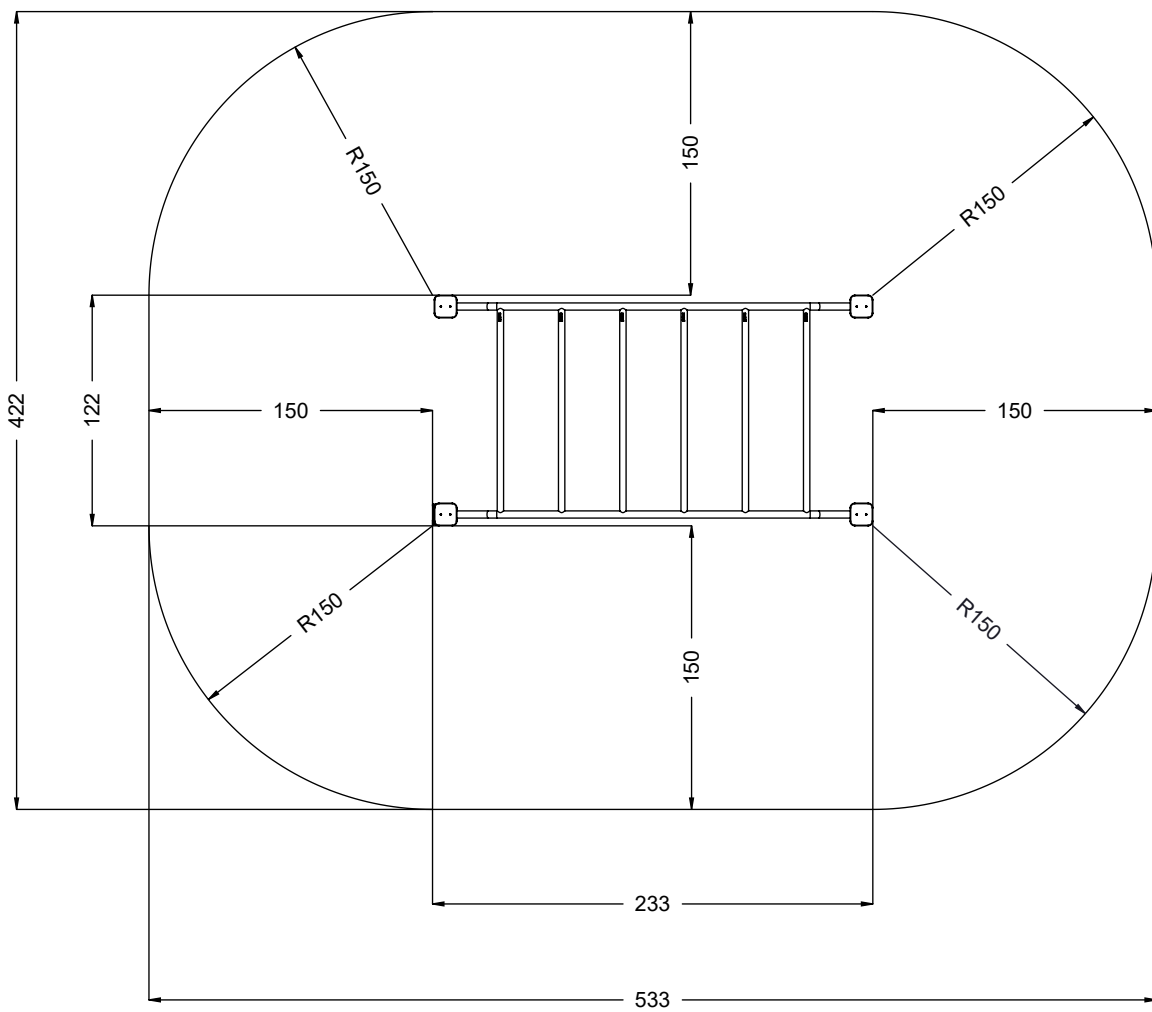

[cm]

vinci
play