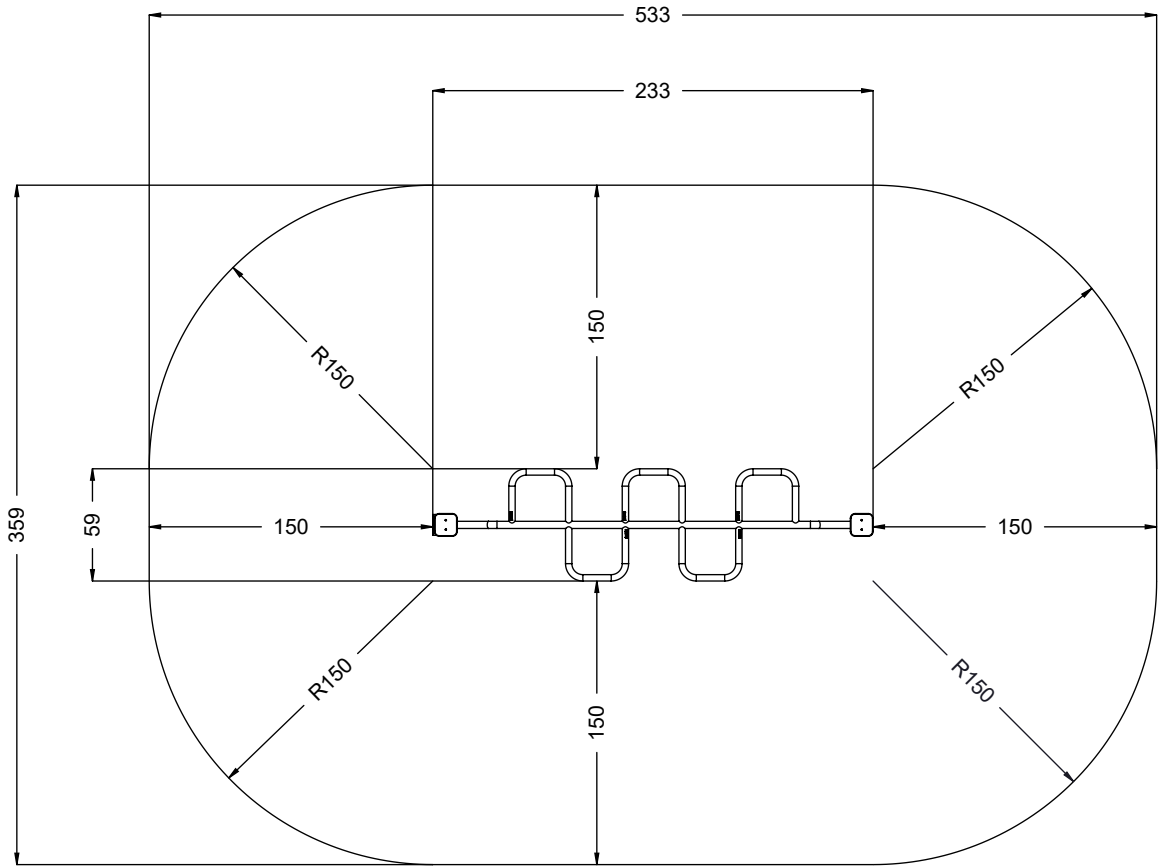

[cm]

vinci
play