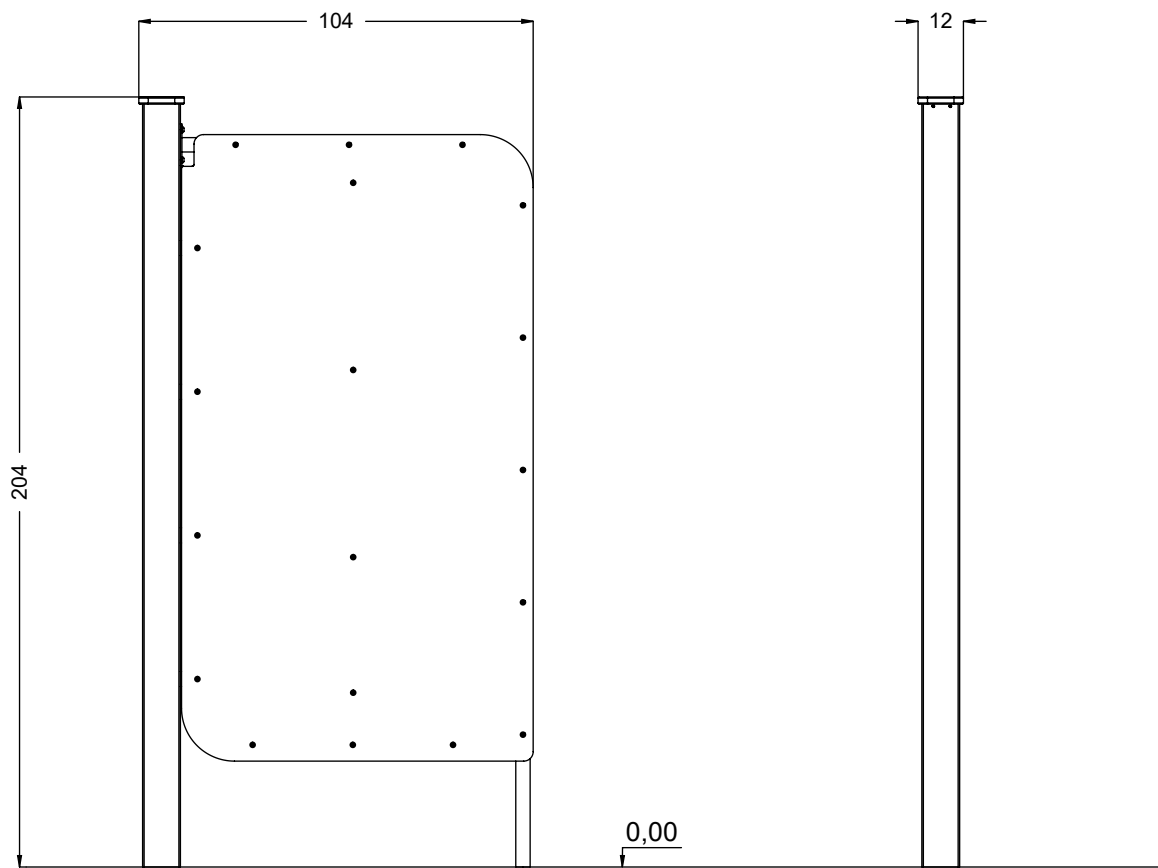

2399

v010
16.06.2021
A. H.
[cm]

vinci
play

[cm]

vinci
play

[cm]

vinci
play

K25

[cm]

1h

>0,06m³

vinci
play

237189
x1

232114
x1

231110
x1

231109
x1

231108
x1

231106
x1

231107
x1

231105
x1

ST/INOX

1x	23e001
1x	23e004
1x	23e045
1x	996405

vinci
play

[cm]