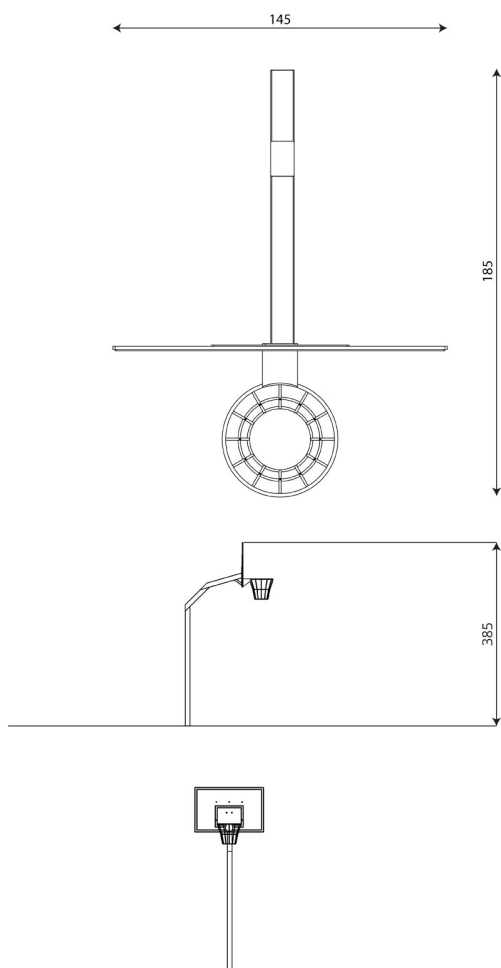

Product technical sheet

ARENA 2432

Product data

Length	145 cm
Width	185 cm
Total height	385 cm
Age group	3+ years
In accordance with norm EN	15312:2007+A1:2010
Availability of spare parts	YES

Data is subject to change without prior notice.

Material specification

- Hot-dip galvanized steel structure with a 80 x 80 mm profile,
- Baskets made of hot-dip galvanized steel, boards made of HDPE,
- Calibrated stainless steel chains, preventing fingers entrapment,
- Stainless steel screws and/or screws covered with plastic caps,
- Safe end caps on top of the structure made of rubber or polypropylene,

Additional information

- Generally available equipment for practicing many sports; equipment adapted for the disabled;
- equipment has a certificate issued by an accredited entity or a declaration of conformity;
- no sharp edges or chinks that would pose a danger of jimmie the head, fingers or any other body parts;
- anchoring on flat surface, 80/100 cm deep;
- render is for reference only, the actual appearance of the equipment and its color may vary;