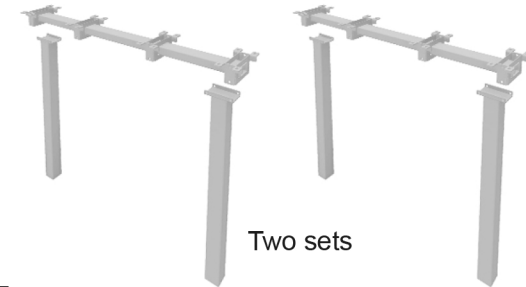

SQB frame and legs flexi 2 sets mid legs

SQB table, flexible length - 420 / 490 / 540 cm

Size 420 - 540 contains:

- 1 pair end legs
- 2 sets mid legs
- 12 telescopic rails
- 72 screws

Telescopic rails

For lengths 420 - 540 = 12 pcs

Midbar / midlegs

Two sets

End legs

One pair

lekolar®