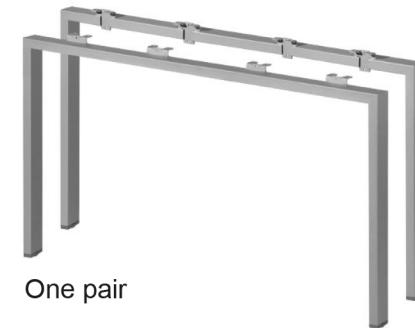

SQB frame and legs flexi 2 sets mid legs

SQB table, flexible length - 420 / 490 / 540 cm

Size 420 - 540 contains:

- 1 pair end legs
- 2 sets mid legs
- 12 telescopic rails
- 72 screws

Telescopic rails

For lengths 420 - 540 = 12 pcs

Midbar / midlegs

Two sets

End legs

One pair

lekolar®