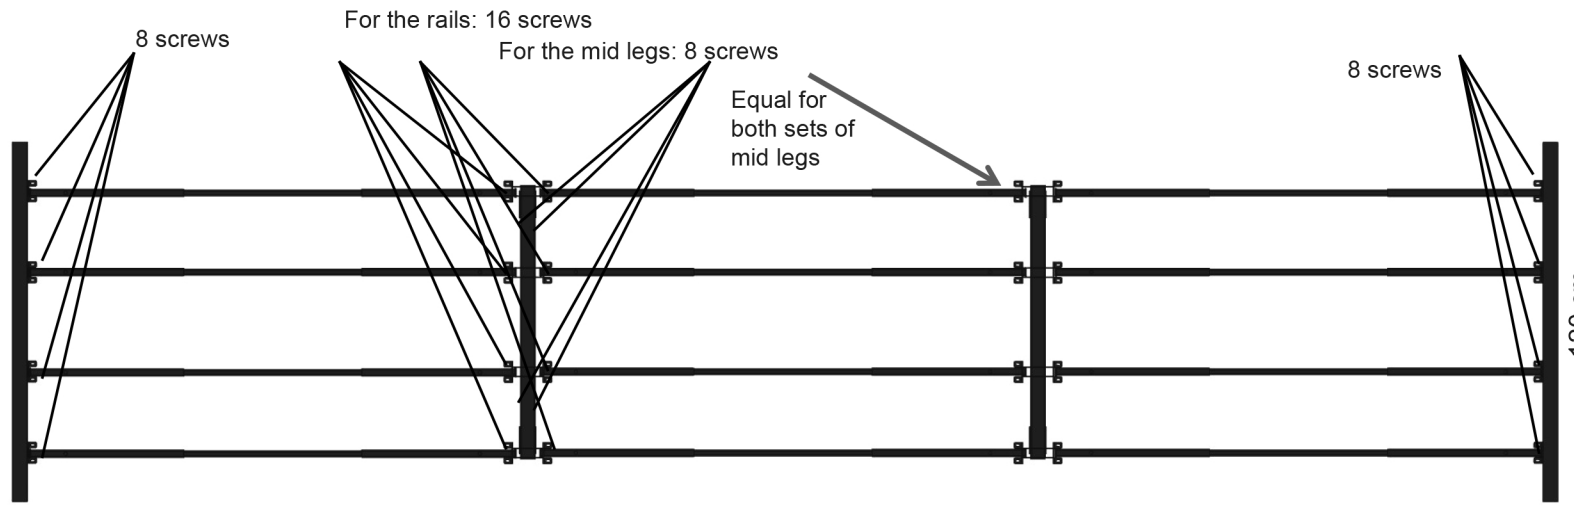

SQB frame and legs flexi 2 sets mid legs

SQB table, flexible length - 420 / 490 / 540 cm

Size 420 - 540 contains:

- 1 pair end legs
- 2 sets mid legs
- 12 telescopic rails
- 72 screws

Telescopic rails

For lengths 420 - 540 = 12 pcs

Midbar / midlegs

Two sets

End legs

One pair

lekolar®