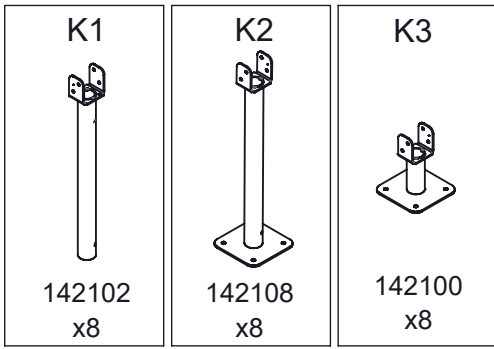

WD 1408

[cm]
v1/29.01.18
I.D.

play
vinci

[cm]

play
vinci

[cm]

play
Vinci

	PLATFORMS	
	HDPE	HPL
AN112 8x50 x106		
4x WD1	1x WD74	1x WD75
3x WD14-4	1x WD72	1x WD73
1x E39	4x WD15	4x WD16
1x E34	1x WD37	1x WD38
3x WD67	1x WD28	1x WD29
3x WD68	1x WD33	1x WD34
	2x WD63	2x WD64

1x WD14-4

1x WD63 WD64

[cm]

play
Vinci

3x	WD67
3x	WD68

1x E39

[cm]

play
vinci

-	HDPE	HPL
1x	WD33	WD34

[cm]

play
vinci

[cm]

play
Vinci

V001