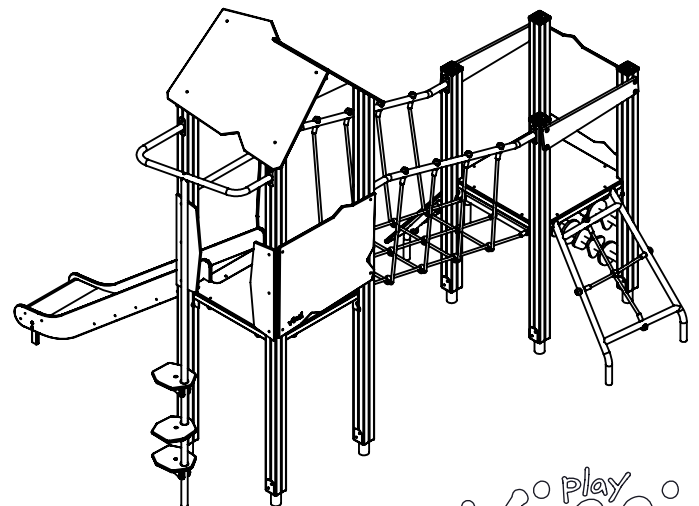

WD 1408

[cm]
v1/29.01.18
I.D.

play
vinci

[cm]

play
vinci

[cm]

play
Vinci

	PLATFORMS	
	HDPE	HPL
AN112 8x50 x106		
4x WD1	1x WD74	1x WD75
3x WD14-4	1x WD72	1x WD73
1x E39	4x WD15	4x WD16
1x E34	1x WD37	1x WD38
3x WD67	1x WD28	1x WD29
3x WD68	1x WD33	1x WD34
	2x WD63	2x WD64

-	HDPE	HPL
1x	WD33	WD34

[cm]

play
vinci

[cm]

play
Vinci

V001