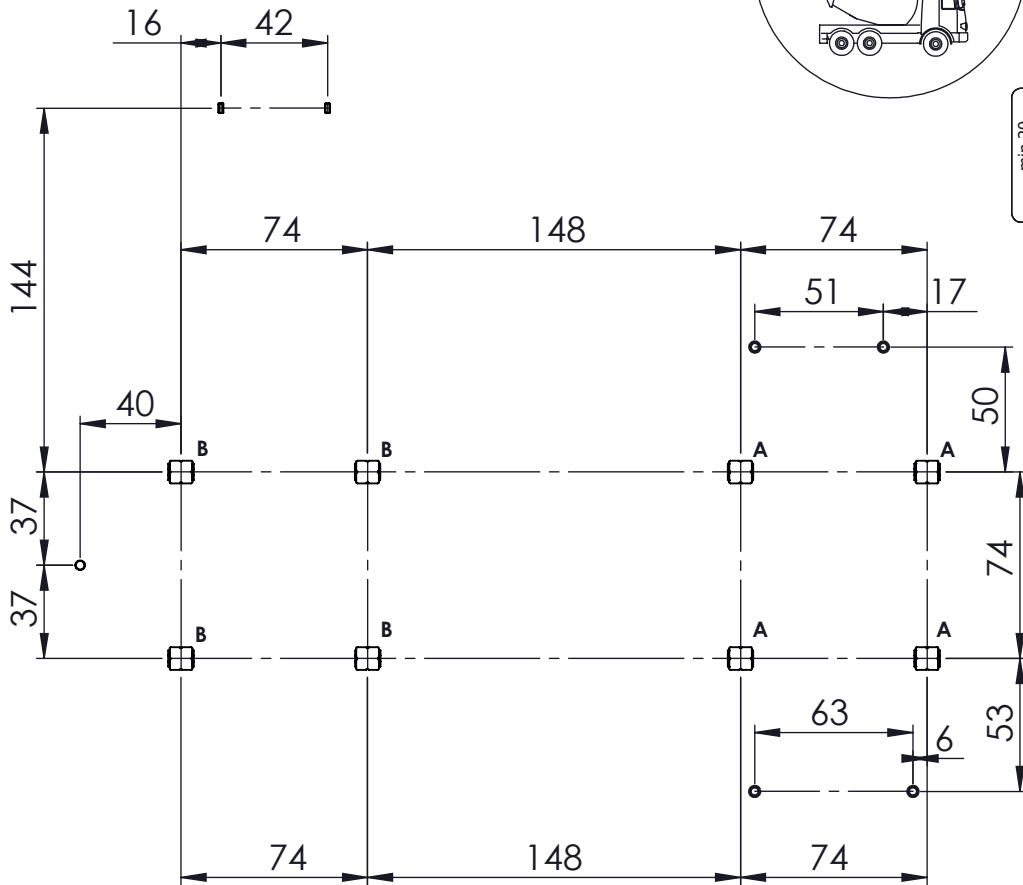

WD 1408

[cm]
v1/29.01.18
I.D.

play
vinci

[cm]

play
vinci

[cm]

play
Vinci

	PLATFORMS	
	HDPE	HPL
AN112 8x50 x106		
4x WD1	1x WD74	1x WD75
3x WD14-4	1x WD72	1x WD73
1x E39	4x WD15	4x WD16
1x E34	1x WD37	1x WD38
3x WD67	1x WD28	1x WD29
3x WD68	1x WD33	1x WD34
	2x WD63	2x WD64

AN112 8x50

	PLYWOOD	HPL
1X	WD74	WD75
1x	WD72	WD73

[cm]

play
viaci

2x WD14-4

2x WD63 WD64

1x WD66

[cm]

1x WD14-4

1x WD63 WD64

[cm]

play
Vinci

3x	WD67
3x	WD68

1x E39

[cm]

play
vinci

-	HDPE	HPL
1x	WD33	WD34

[cm]

play
vinci

[cm]

play
Vinci

V001