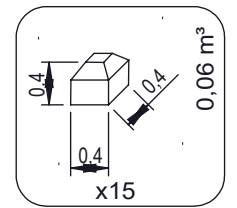

WD 1408

[cm]
v1/29.01.18
I.D.

play
vinci

[cm]

play
vinci

[cm]

play
Vinci

	PLATFORMS	
	HDPE	HPL
AN112 8x50 x106		
4x WD1	1x WD74	1x WD75
3x WD14-4	1x WD72	1x WD73
1x E39	4x WD15	4x WD16
1x E34	1x WD37	1x WD38
3x WD67	1x WD28	1x WD29
3x WD68	1x WD33	1x WD34
	2x WD63	2x WD64

-	HDPE	HPL
1x	WD33	WD34

[cm]

play
vinci

[cm]

play
Vinci

V001