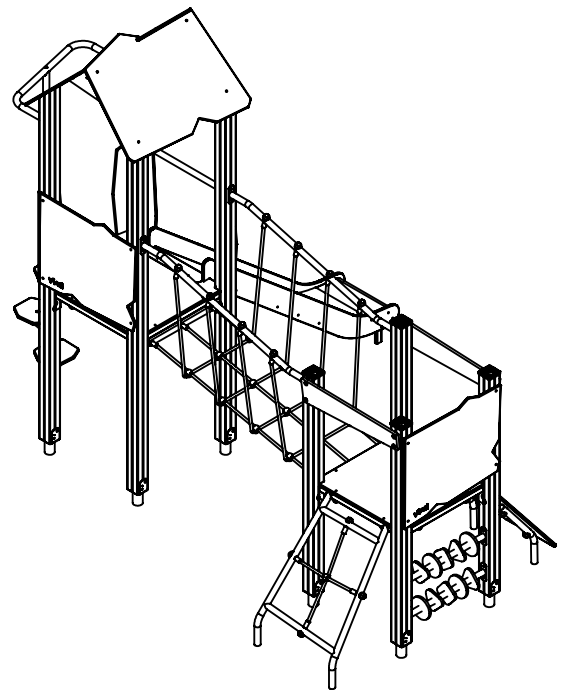

WD 1408

[cm]
v1/29.01.18
I.D.

play
vinci

[cm]

play
vinci

[cm]

play
Vinci

	PLATFORMS	
	HDPE	HPL
AN112 8x50 x106		
4x WD1	1x WD74	1x WD75
3x WD14-4	1x WD72	1x WD73
1x E39	4x WD15	4x WD16
1x E34	1x WD37	1x WD38
3x WD67	1x WD28	1x WD29
3x WD68	1x WD33	1x WD34
	2x WD63	2x WD64

AN112 8x50

	PLYWOOD	HPL
1X	WD74	WD75
1x	WD72	WD73

[cm]

play
viaci

2x WD14-4

2x WD63 WD64

1x WD66

[cm]

-	HDPE	HPL
1x	WD33	WD34

[cm]

play
vinci

[cm]

play
Vinci

V001