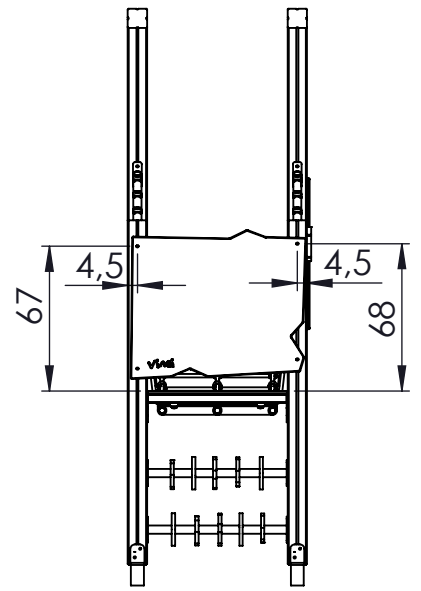

[cm]

play
Viacci