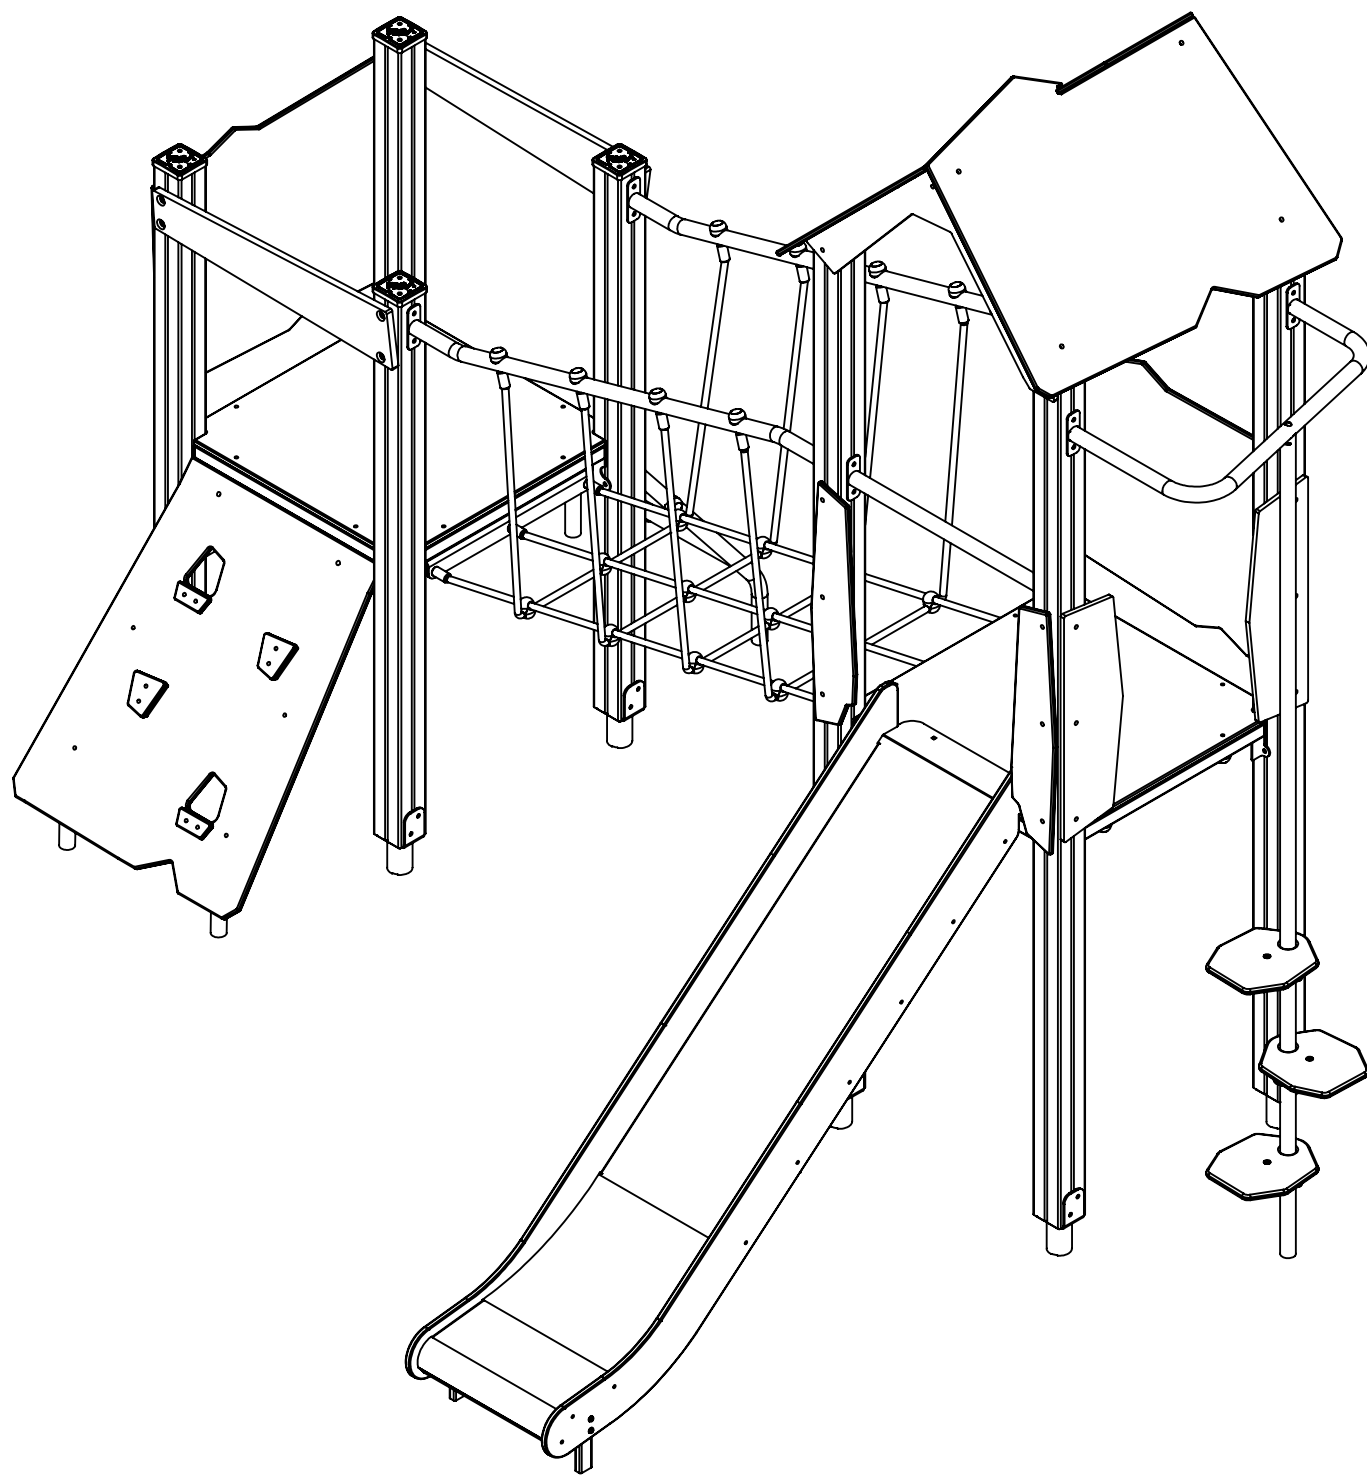

WD 1408

[cm]
v1/29.01.18
I.D.

play
vinci

[cm]

play
vinci

[cm]

play
Vinci

	PLATFORMS	
	HDPE	HPL
AN112 8x50 x106		
4x WD1	1x WD74	1x WD75
3x WD14-4	1x WD72	1x WD73
1x E39	4x WD15	4x WD16
1x E34	1x WD37	1x WD38
3x WD67	1x WD28	1x WD29
3x WD68	1x WD33	1x WD34
	2x WD63	2x WD64

1x WD14-4

1x WD63 WD64

[cm]

play
Vinci

3x	WD67
3x	WD68

1x E39

[cm]

play
vinci

-	HDPE	HPL
1x	WD33	WD34

[cm]

play
vinci

[cm]

play
Vinci

V001