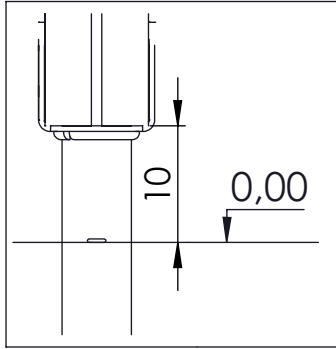

WD 1408

[cm]
v1/29.01.18
I.D.

play
vinci

[cm]

play
vinci

[cm]

play
Vinci

	PLATFORMS	
	HDPE	HPL
AN112 8x50 x106		
4x WD1	1x WD74	1x WD75
3x WD14-4	1x WD72	1x WD73
1x E39	4x WD15	4x WD16
1x E34	1x WD37	1x WD38
3x WD67	1x WD28	1x WD29
3x WD68	1x WD33	1x WD34
	2x WD63	2x WD64

AN112 8x50

	PLYWOOD	HPL
1X	WD74	WD75
1x	WD72	WD73

[cm]

play
viaci

2x WD14-4

2x WD63 WD64

1x WD66

[cm]

1x WD14-4

1x WD63 WD64

[cm]

play
Vinci

3x	WD67
3x	WD68

1x E39

[cm]

play
vinci

-	HDPE	HPL
1x	WD33	WD34

[cm]

play
vinci

[cm]

play
Vinci

V001