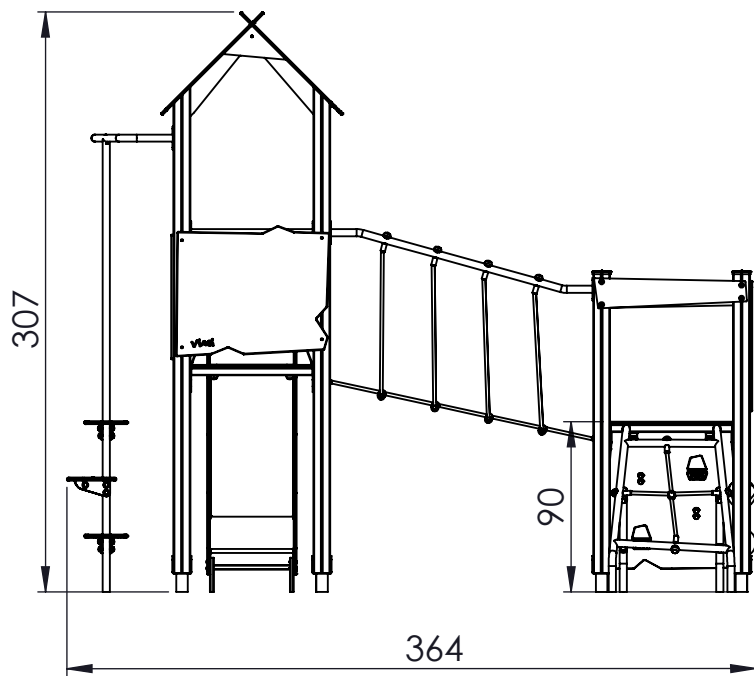

WD 1408

[cm]
v1/29.01.18
I.D.

play
vinci

[cm]

play
vinci

[cm]

play
Vinci

	PLATFORMS	
	HDPE	HPL
AN112 8x50 x106		
4x WD1	1x WD74	1x WD75
3x WD14-4	1x WD72	1x WD73
1x E39	4x WD15	4x WD16
1x E34	1x WD37	1x WD38
3x WD67	1x WD28	1x WD29
3x WD68	1x WD33	1x WD34
	2x WD63	2x WD64

-	HDPE	HPL
1x	WD33	WD34

[cm]

play
vinci

[cm]

play
Vinci

V001