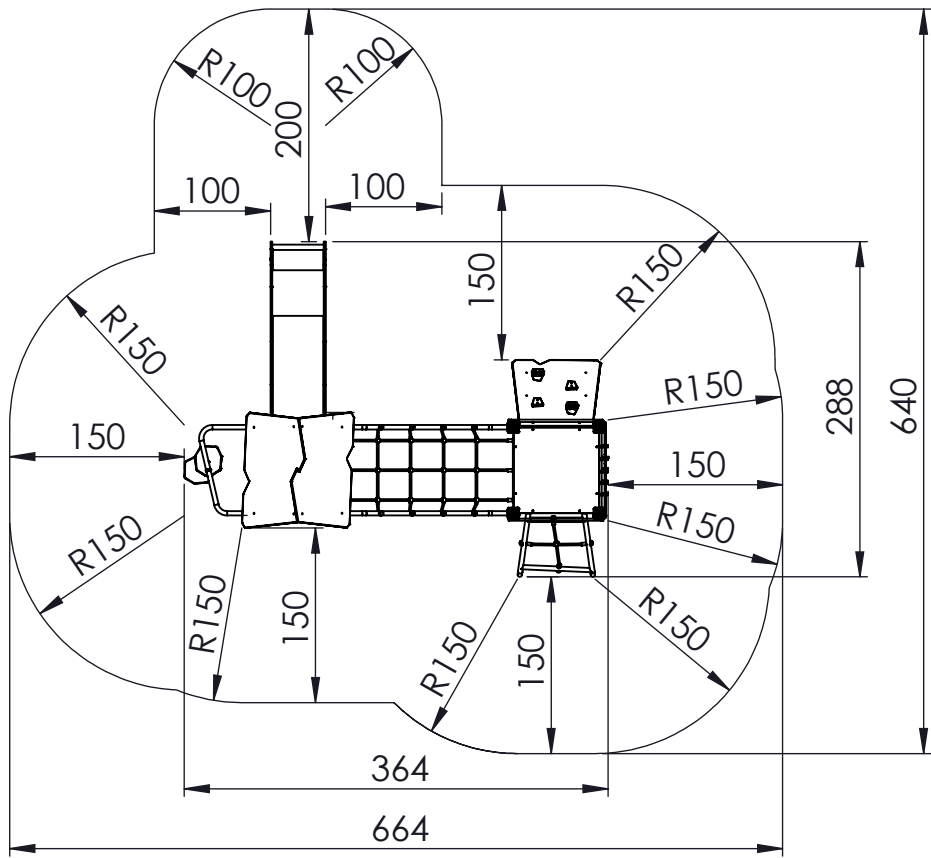

WD 1408

[cm]
v1/29.01.18
I.D.

play
vinci

[cm]

play
vinci

[cm]

play
Vinci

	PLATFORMS	
	HDPE	HPL
AN112 8x50 x106		
4x WD1	1x WD74	1x WD75
3x WD14-4	1x WD72	1x WD73
1x E39	4x WD15	4x WD16
1x E34	1x WD37	1x WD38
3x WD67	1x WD28	1x WD29
3x WD68	1x WD33	1x WD34
	2x WD63	2x WD64

AN112 8x50

	PLYWOOD	HPL
1X	WD74	WD75
1x	WD72	WD73

[cm]

play
viaci

2x WD14-4

2x WD63 WD64

1x WD66

[cm]

1x WD14-4

1x WD63 WD64

[cm]

play
Vinci

3x	WD67
3x	WD68

1x E39

[cm]

play
vinci

-	HDPE	HPL
1x	WD33	WD34

[cm]

play
vinci

[cm]

play
Vinci

V001