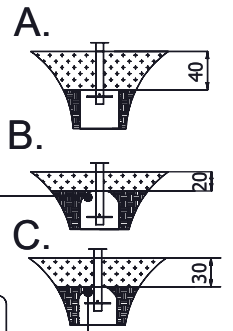

WD 1408

[cm]
v1/29.01.18
I.D.

play
vinci

[cm]

play
vinci

[cm]

play
Vinci

	PLATFORMS	
	HDPE	HPL
AN112 8x50 x106		
4x WD1	1x WD74	1x WD75
3x WD14-4	1x WD72	1x WD73
1x E39	4x WD15	4x WD16
1x E34	1x WD37	1x WD38
3x WD67	1x WD28	1x WD29
3x WD68	1x WD33	1x WD34
	2x WD63	2x WD64

AN112 8x50

	PLYWOOD	HPL
1X	WD74	WD75
1x	WD72	WD73

[cm]

play
viaci

2x WD14-4

2x WD63 WD64

1x WD66

[cm]

1x WD14-4

1x WD63 WD64

[cm]

play
Vinci

3x	WD67
3x	WD68

1x E39

[cm]

play
vinci

-	HDPE	HPL
1x	WD33	WD34

[cm]

play
vinci

[cm]

play
Vinci

V001