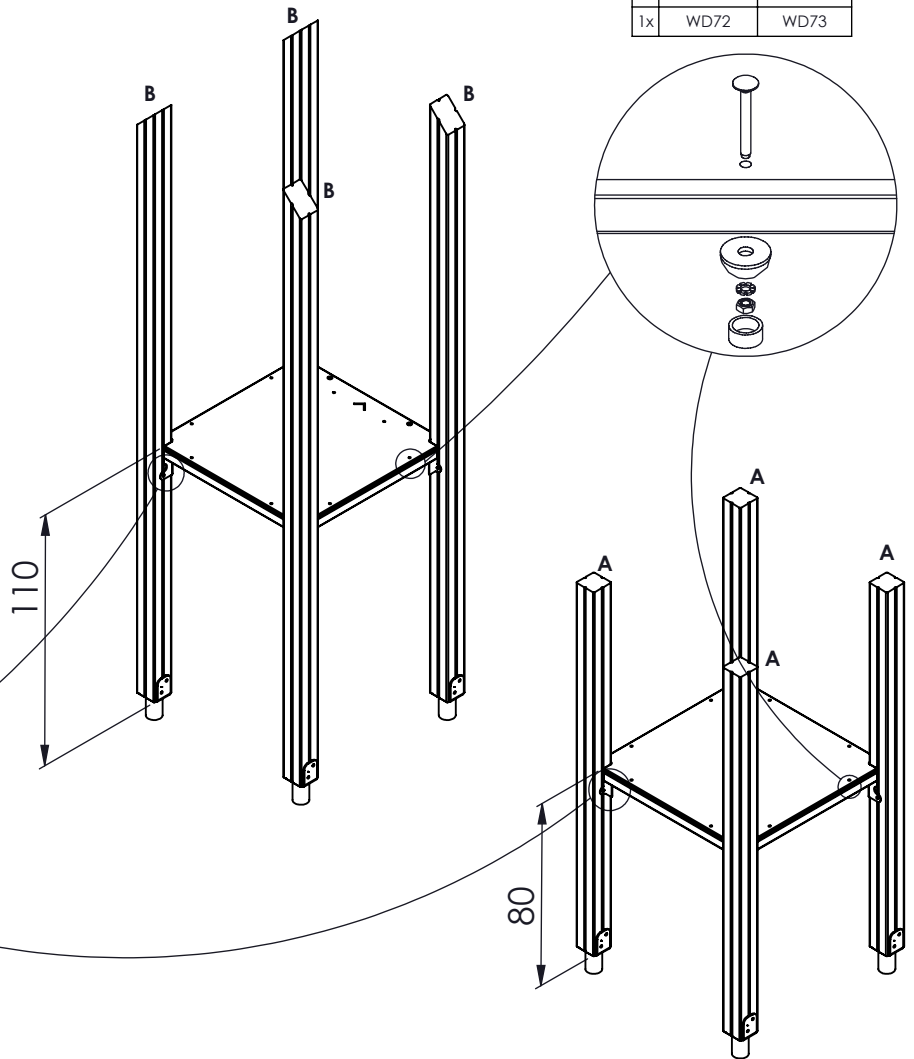

WD 1408

[cm]
v1/29.01.18
I.D.

play
vinci

[cm]

play
vinci

[cm]

play
Vinci

	PLATFORMS	
	HDPE	HPL
AN112 8x50 x106		
4x WD1	1x WD74	1x WD75
3x WD14-4	1x WD72	1x WD73
1x E39	4x WD15	4x WD16
1x E34	1x WD37	1x WD38
3x WD67	1x WD28	1x WD29
3x WD68	1x WD33	1x WD34
	2x WD63	2x WD64

AN112 8x50

	PLYWOOD	HPL
1X	WD74	WD75
1x	WD72	WD73

[cm]

play
viaci

2x WD14-4

2x WD63 WD64

1x WD66

[cm]

1x WD14-4

1x WD63 WD64

[cm]

play
Vinci

3x	WD67
3x	WD68

1x E39

[cm]

play
vinci

-	HDPE	HPL
1x	WD33	WD34

[cm]

play
vinci

[cm]

play
Vinci

V001