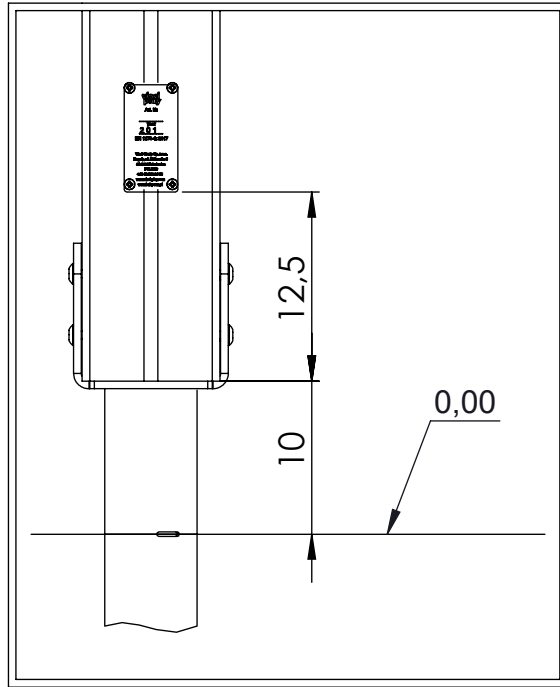

-	HDPE	HPL
1x	WD33	WD34

[cm]

play
vinci

[cm]

play
Vinci

V001