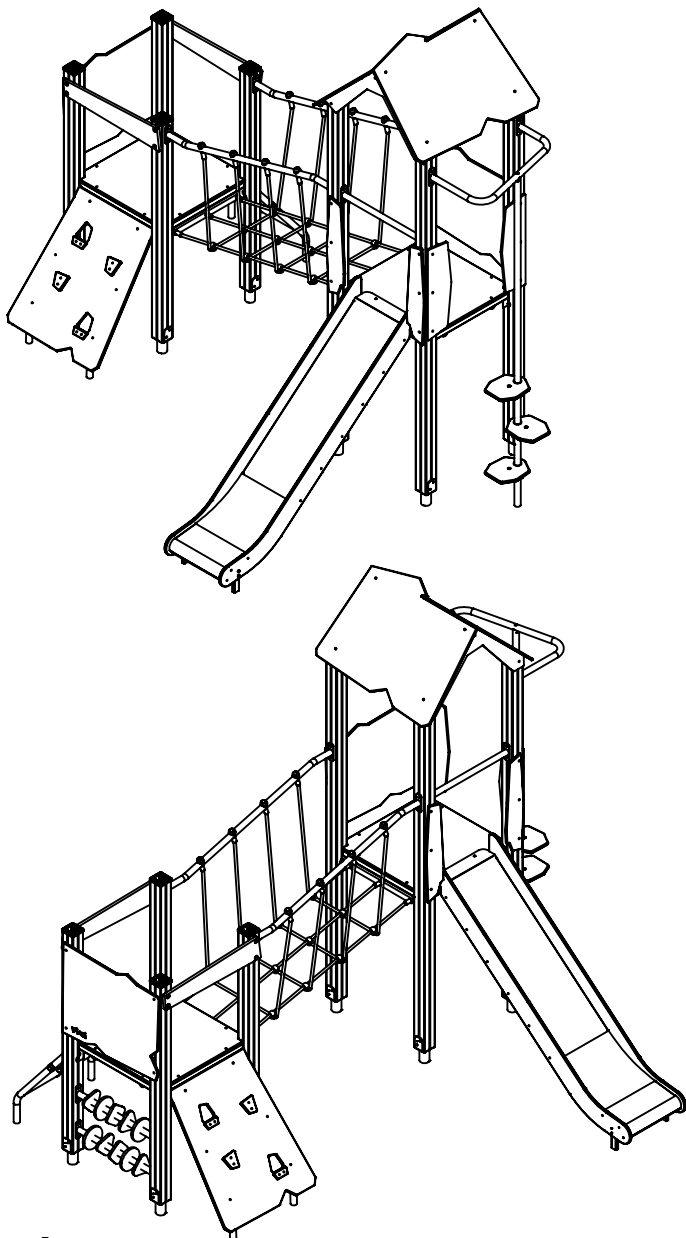

WD 1408

[cm]
v1/29.01.18
I.D.

play
vinci

[cm]

play
vinci

[cm]

play
Vinci

	PLATFORMS	
	HDPE	HPL
AN112 8x50 x106		
4x WD1	1x WD74	1x WD75
3x WD14-4	1x WD72	1x WD73
1x E39	4x WD15	4x WD16
1x E34	1x WD37	1x WD38
3x WD67	1x WD28	1x WD29
3x WD68	1x WD33	1x WD34
	2x WD63	2x WD64

AN112 8x50

	PLYWOOD	HPL
1X	WD74	WD75
1x	WD72	WD73

[cm]

play
viaci

2x WD14-4

2x WD63 WD64

1x WD66

[cm]

1x WD14-4

1x WD63 WD64

[cm]

play
Vinci

3x	WD67
3x	WD68

1x E39

[cm]

play
vinci

-	HDPE	HPL
1x	WD33	WD34

[cm]

play
vinci

[cm]

play
Vinci

V001