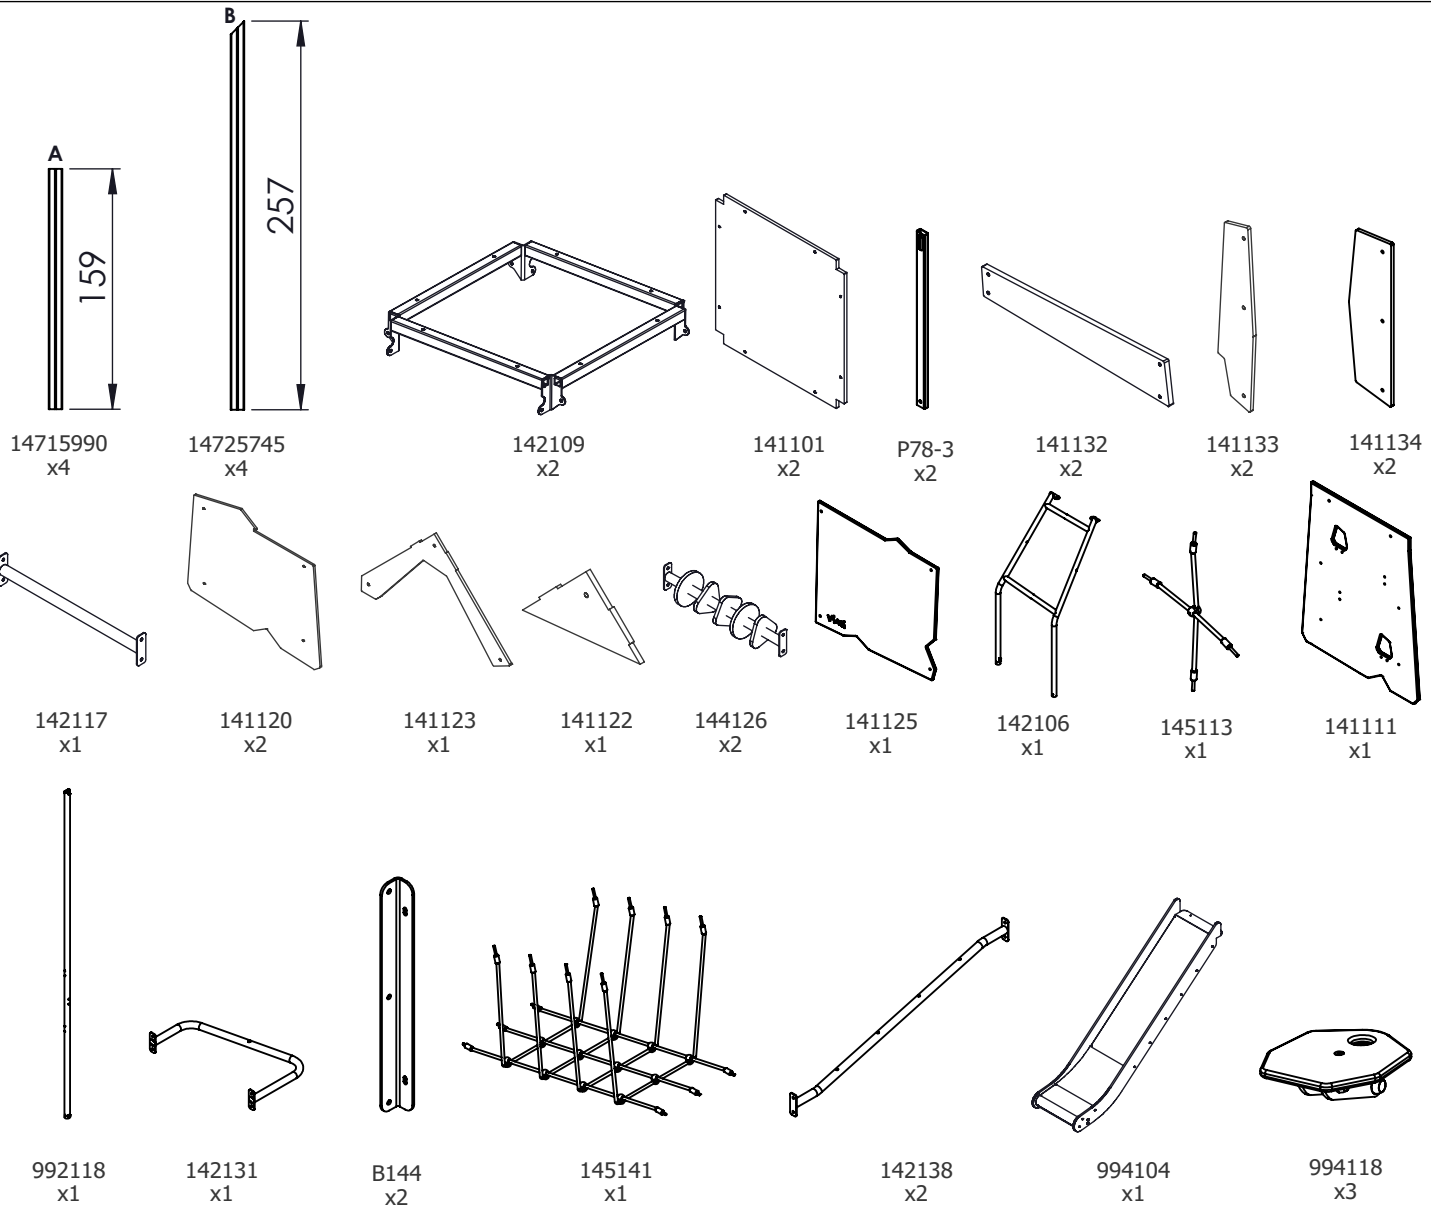

WD 1408

[cm]
v1/29.01.18
I.D.

play
vinci

[cm]

play
vinci

[cm]

play
Vinci

	PLATFORMS	
	HDPE	HPL
AN112 8x50 x106		
4x WD1	1x WD74	1x WD75
3x WD14-4	1x WD72	1x WD73
1x E39	4x WD15	4x WD16
1x E34	1x WD37	1x WD38
3x WD67	1x WD28	1x WD29
3x WD68	1x WD33	1x WD34
	2x WD63	2x WD64

1x WD14-4

1x WD63 WD64

[cm]

play
Vinci

3x	WD67
3x	WD68

1x E39

[cm]

play
vinci

-	HDPE	HPL
1x	WD33	WD34

[cm]

play
vinci

[cm]

play
Vinci

V001