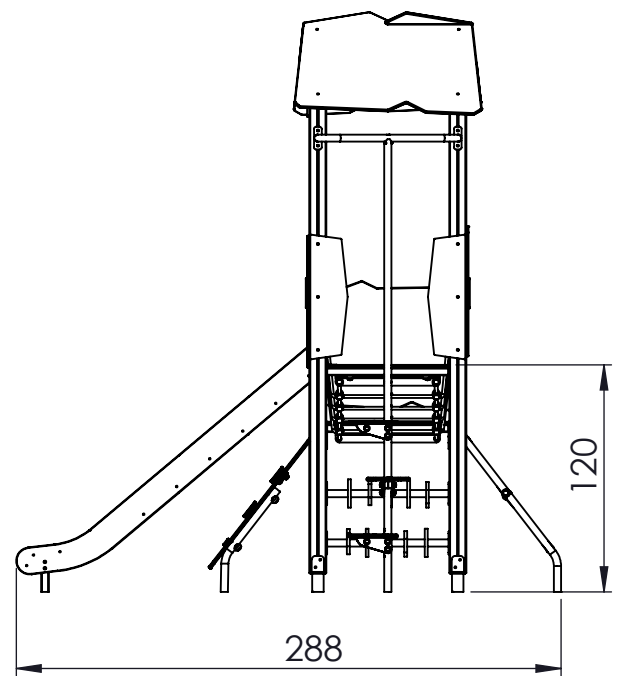

WD 1408

[cm]
v1/29.01.18
I.D.

play
vinci

[cm]

play
vinci

[cm]

play
Vinci

	PLATFORMS	
	HDPE	HPL
AN112 8x50 x106		
4x WD1	1x WD74	1x WD75
3x WD14-4	1x WD72	1x WD73
1x E39	4x WD15	4x WD16
1x E34	1x WD37	1x WD38
3x WD67	1x WD28	1x WD29
3x WD68	1x WD33	1x WD34
	2x WD63	2x WD64

AN112 8x50

	PLYWOOD	HPL
1X	WD74	WD75
1x	WD72	WD73

[cm]

play
viaci

2x WD14-4

2x WD63 WD64

1x WD66

[cm]

1x WD14-4

1x WD63 WD64

[cm]

play
Vinci

3x	WD67
3x	WD68

1x E39

[cm]

play
vinci

-	HDPE	HPL
1x	WD33	WD34

[cm]

play
vinci

[cm]

play
Vinci

V001