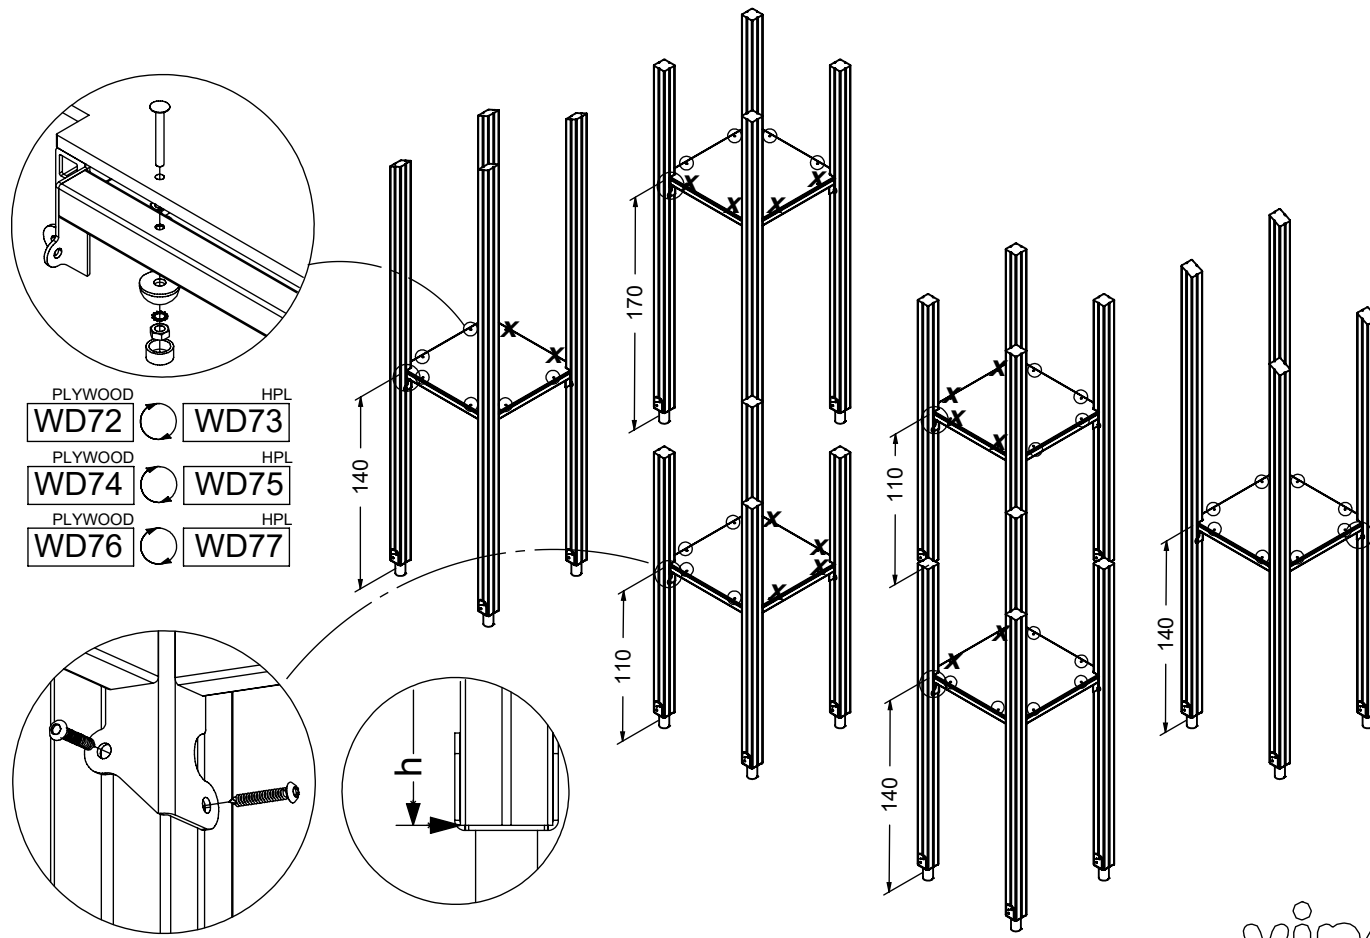

PLYWOOD	WD72	HPL	WD73
PLYWOOD	WD74	HPL	WD75
PLYWOOD	WD76	HPL	WD77

vinci play

[cm]