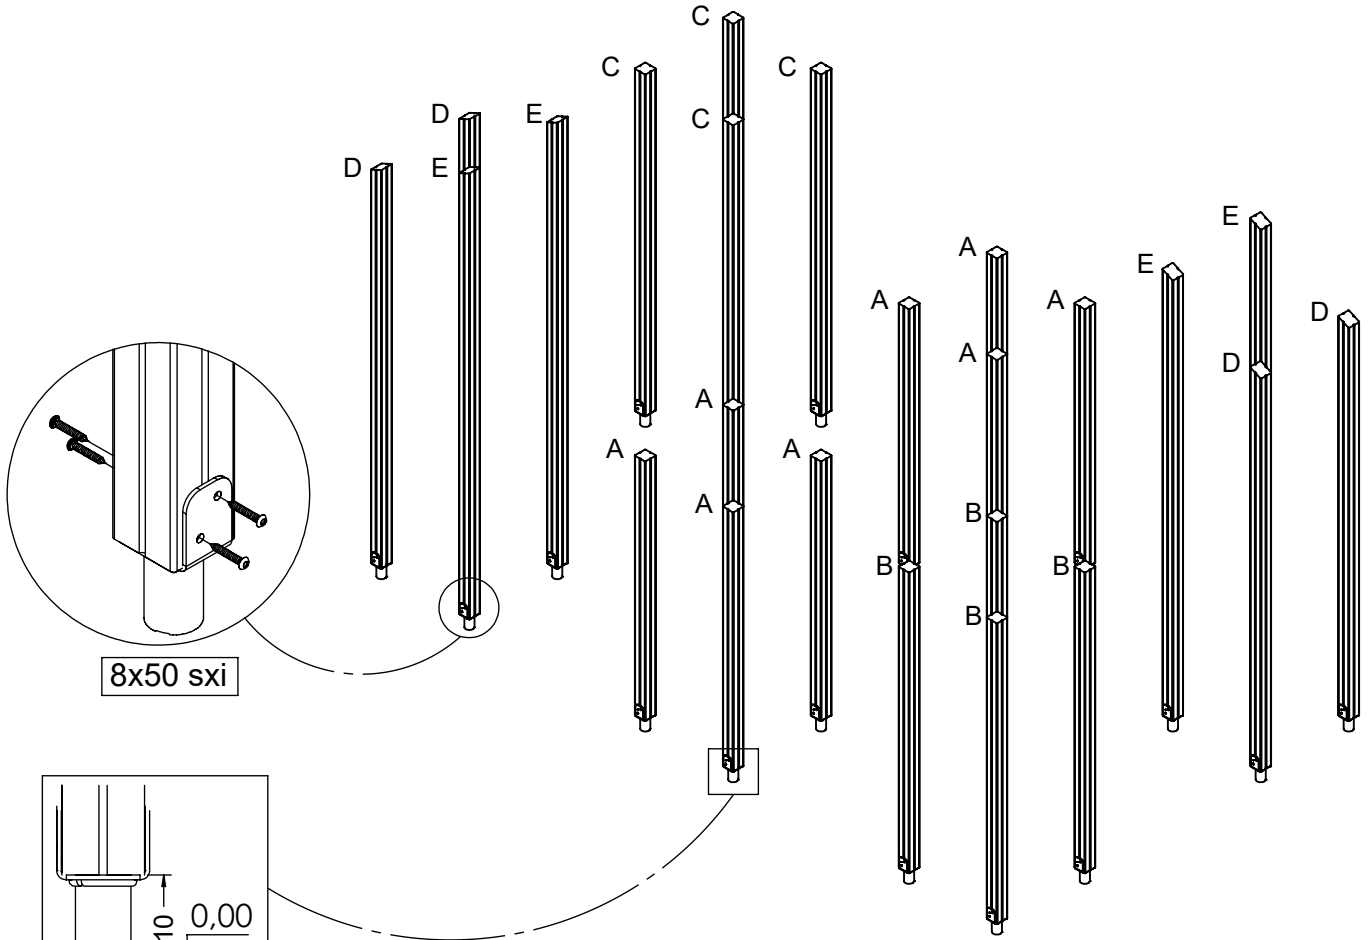

NOT INCLUDED

4x M8x120 (K2)

NOT INCLUDED

[cm]

x2
 14h

 48h
 x32 0,06 m³
 K2/K3 x32 >0.02m³

vinci
play

		PLYWOOD/ HDPE		HPL	
402x	8x50 sxi	4x	WD63	4x	WD64
12x	WD50	8x	WD35	8x	WD36
16x	WD1	10x	WD15	10x	WD16
7x	WD14-4	1x	WD40	1x	WD41
2x	E39	1x	WD112	1x	WD137
4x	WD67	1x	WD72	1x	WD73
4x	WD68	4x	WD74	4x	WD75
1x	WD14-2	1x	WD76	1x	WD77
2x	WD66	1x	CE6	1x	CL6
6x	WD52	1x	WD82	1x	WD89
1x	GL (K2, K3)	1x	PS57	1x	PH57
2x	E38 (K2, K3)	1x	PS38	1x	PH38
1x	E10	1x	WD42	1x	WD43
1x	SGL	1x	WD87	1x	WD88
1x	V001				

[cm]

- | | | | |
|---------|------|-----|------|
| PLYWOOD | WD72 | HPL | WD73 |
| PLYWOOD | WD74 | HPL | WD75 |
| PLYWOOD | WD76 | HPL | WD77 |

vinci play

[cm]

8x50 sxi

[cm]

vinci
play

[cm]