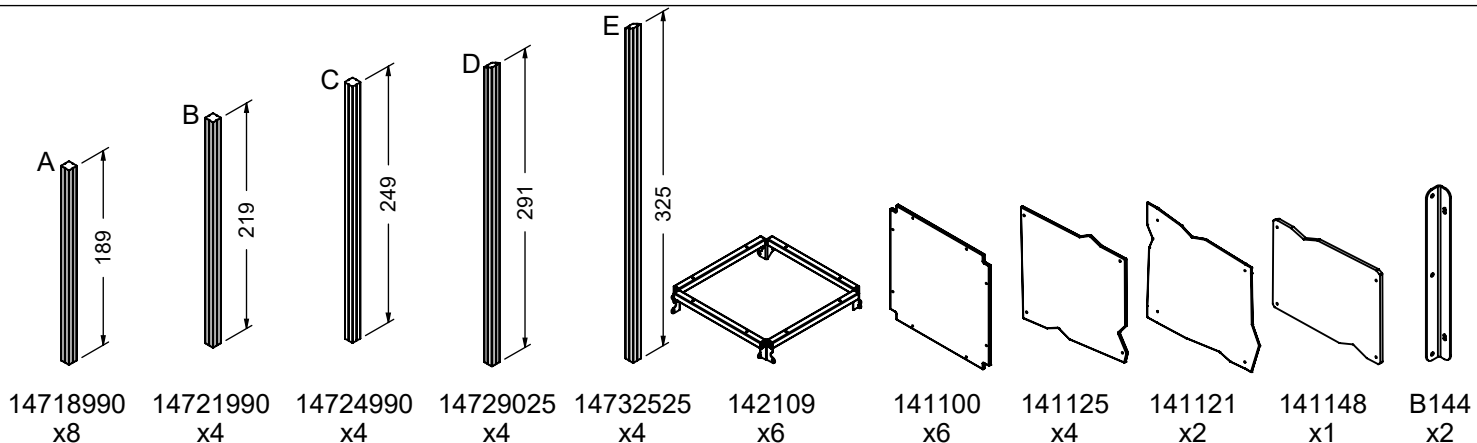

WD1413

v012
21.01.2021
D. P.
[cm]

vinci
play

[cm]

vinci
play

[cm]

vinci
play

108x M10x120 (K2)
112x M10x120 (K3)

NOT INCLUDED

4x M8x120 (K2)

NOT INCLUDED

[cm]

x2
 14h

 48h
 x32 0,06 m³
 K2/K3 x32 >0.02m³

vinci
play

		PLYWOOD/ HDPE		HPL	
402x	8x50 sxi	4x	WD63	4x	WD64
12x	WD50	8x	WD35	8x	WD36
16x	WD1	10x	WD15	10x	WD16
7x	WD14-4	1x	WD40	1x	WD41
2x	E39	1x	WD112	1x	WD137
4x	WD67	1x	WD72	1x	WD73
4x	WD68	4x	WD74	4x	WD75
1x	WD14-2	1x	WD76	1x	WD77
2x	WD66	1x	CE6	1x	CL6
6x	WD52	1x	WD82	1x	WD89
1x	GL (K2, K3)	1x	PS57	1x	PH57
2x	E38 (K2, K3)	1x	PS38	1x	PH38
1x	E10	1x	WD42	1x	WD43
1x	SGL	1x	WD87	1x	WD88
1x	V001				