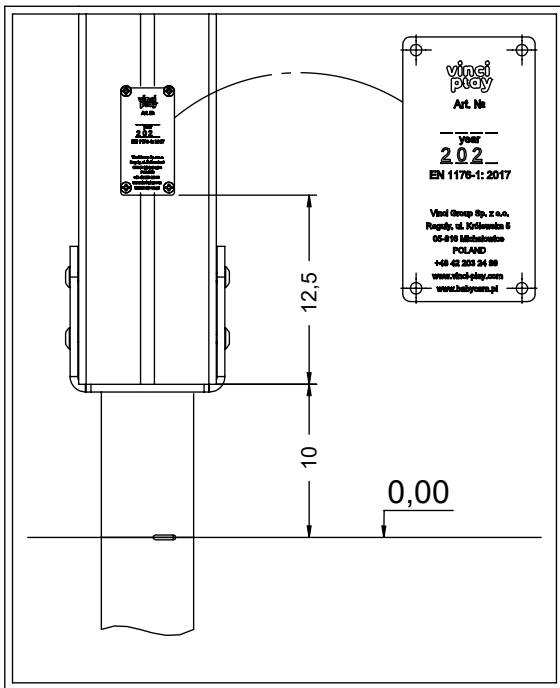

142138

WD14-4

[cm]

vinci
play

WD67 WD68

8x50 sxi

E39

E38

[cm]

vinci
play

WD1

V001

Part No:
000000-
00000

000000-00000

[cm]

vinci
play