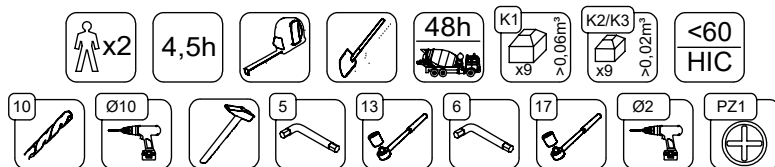

v012
04.02.2021
A. P.
[cm]