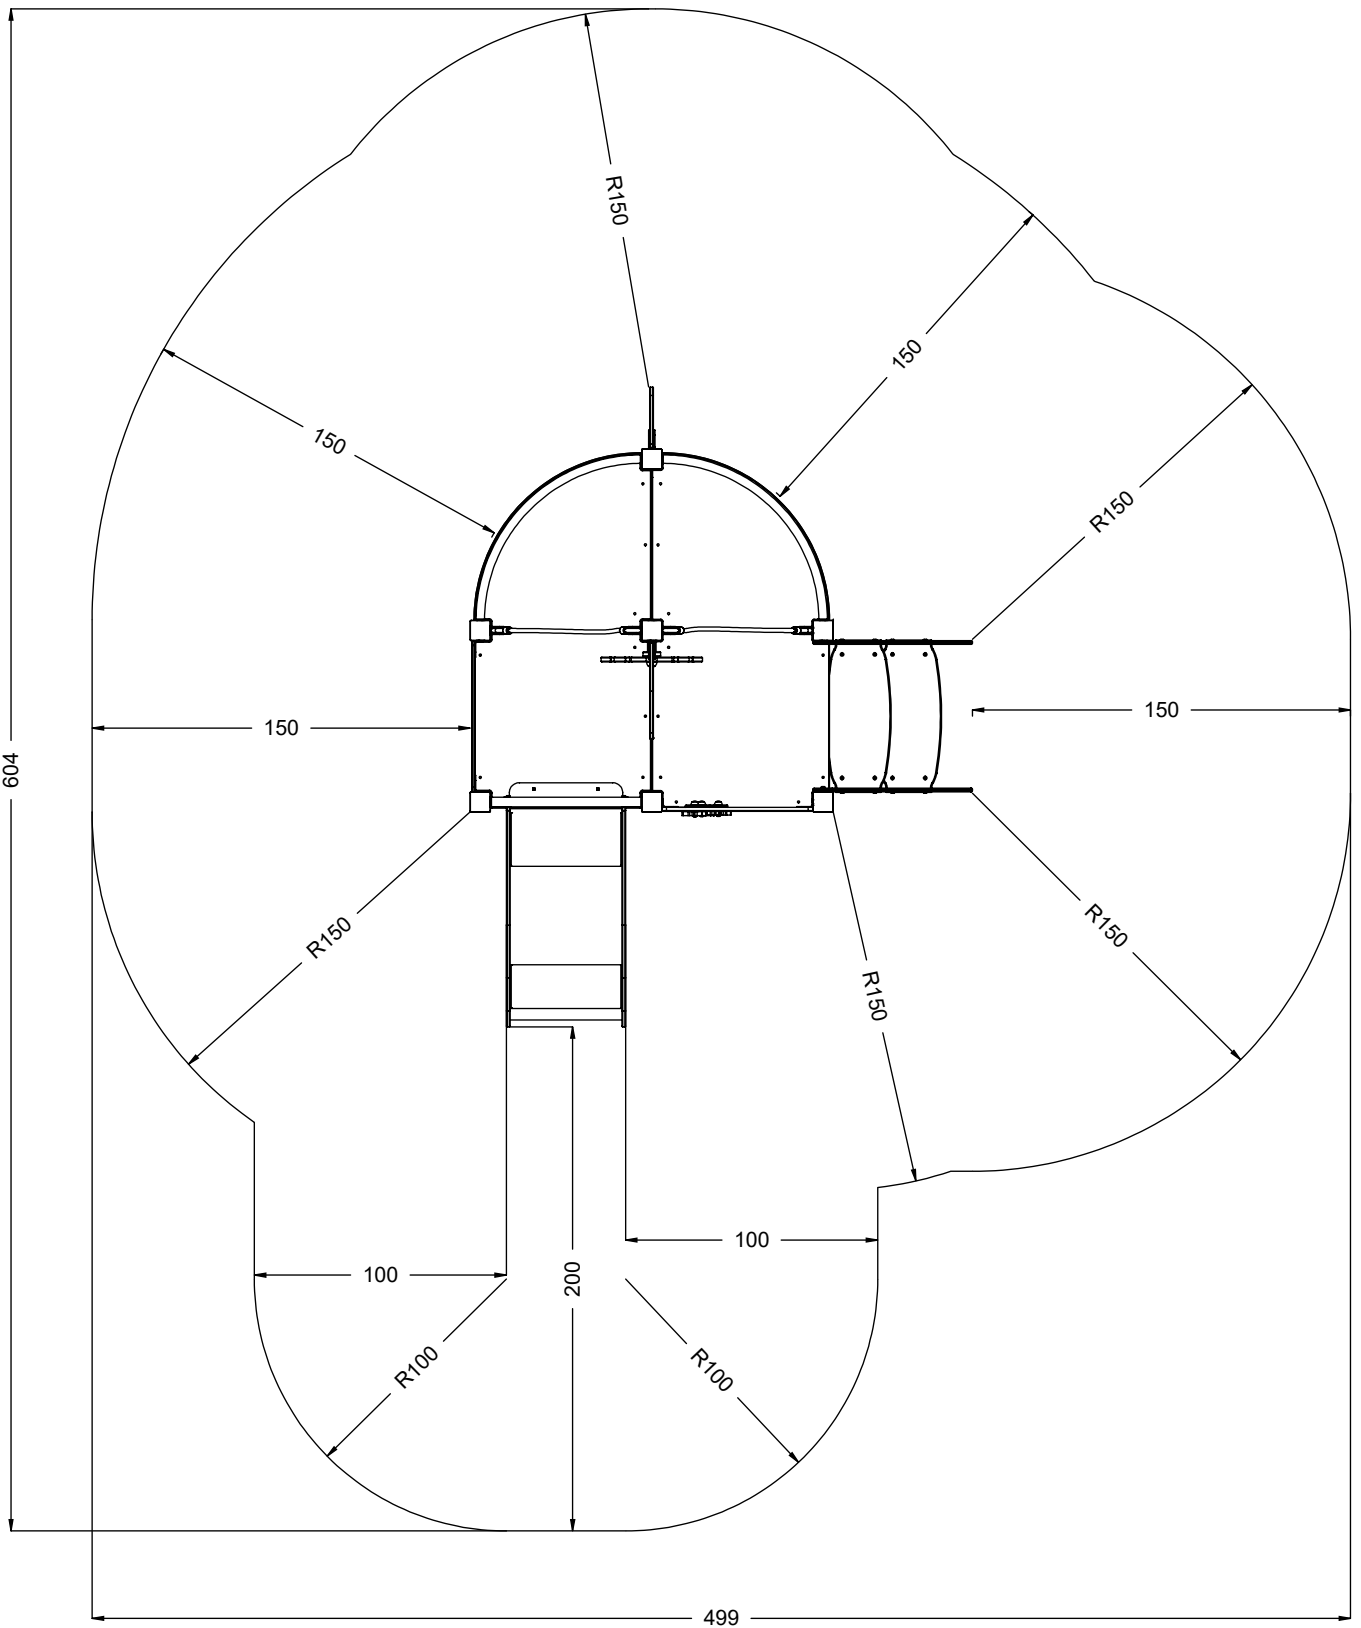

[cm]

vinci
play