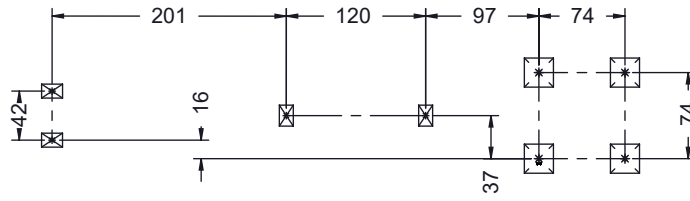

WD1446

K2, K3

M10x12
x18

NOT INCLUDED

Icons for assembly requirements: 2 people, 3h, tools (screwdriver, wrench, hammer), volume 0,06 m³ x8, 48h drying time, <60 HIC, and hammer icon.

[cm]

vinci
play