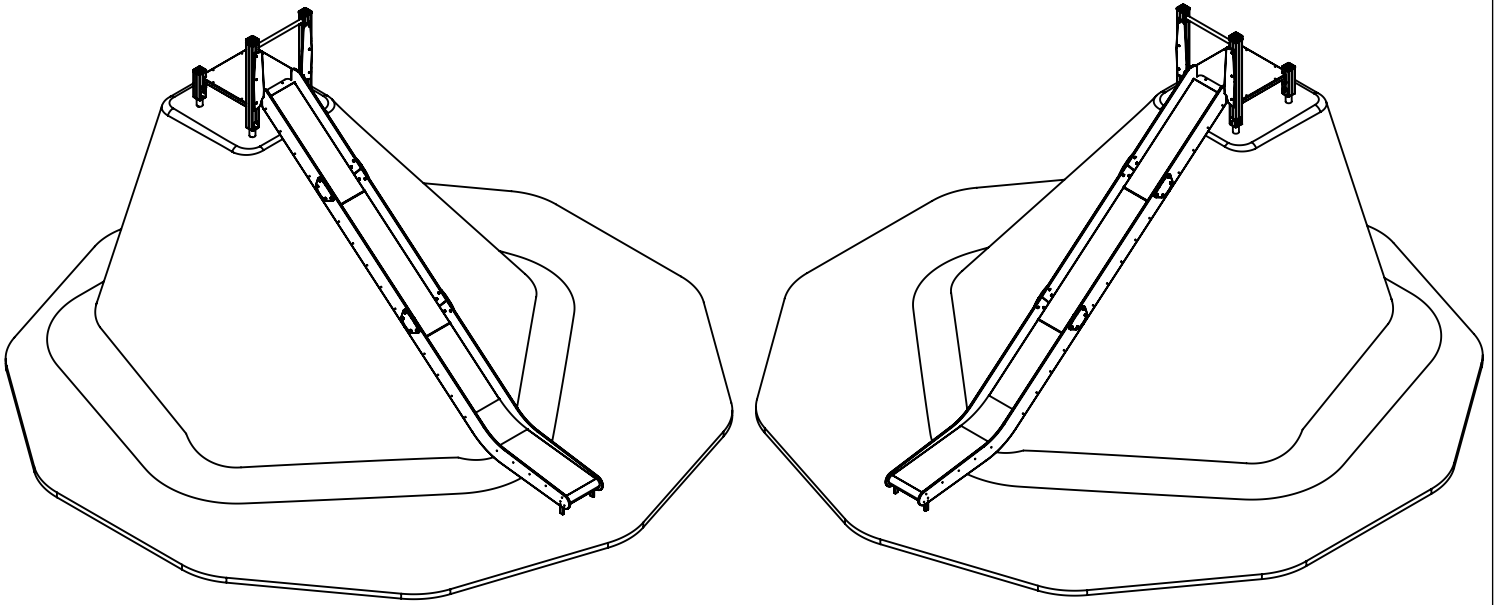

WD1446

[cm]

vinci
play