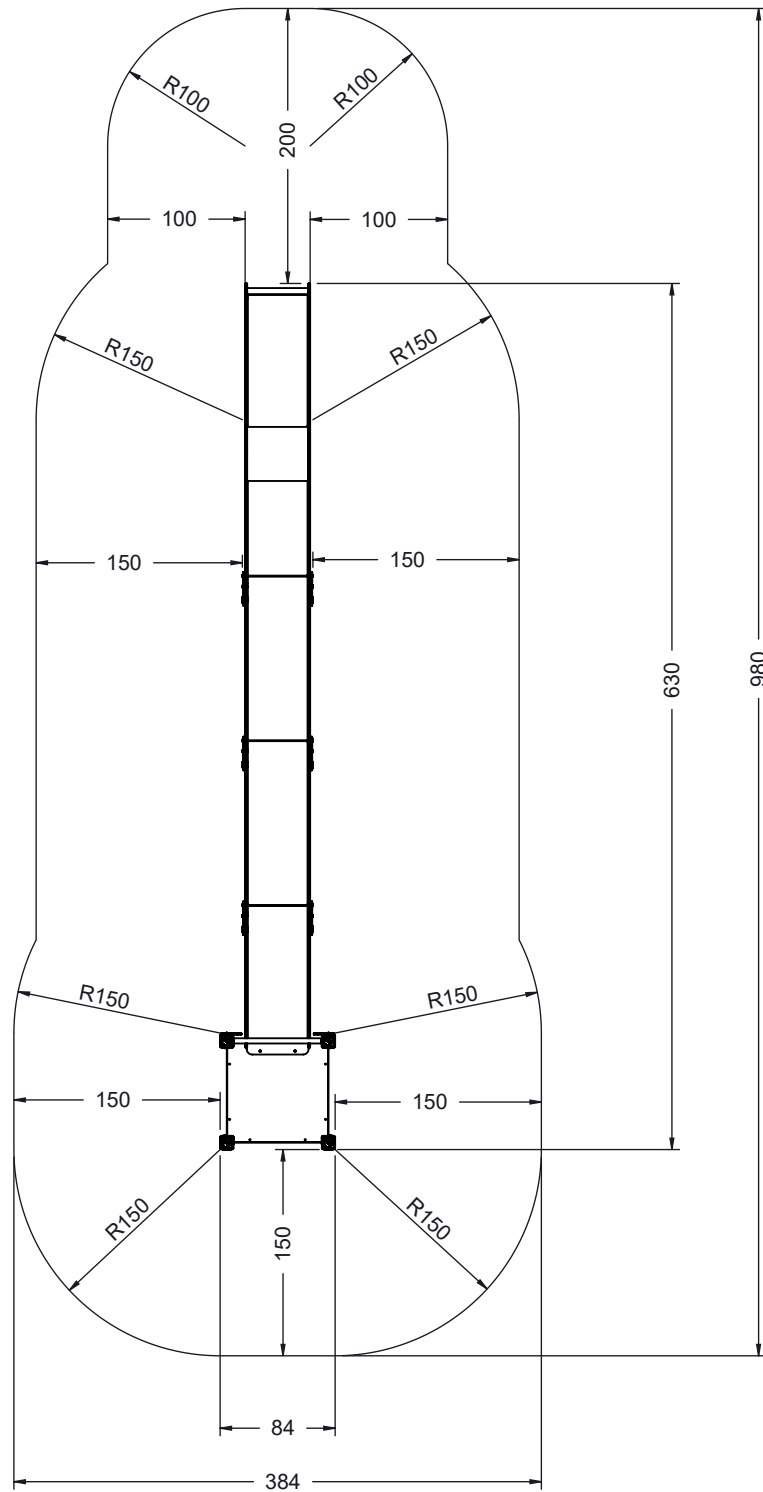

WD1447

K2, K3

M10x120
x18

NOT INCLUDED

x2 3,5h

x9 0,06 m³

48h

<60 HIC

[cm]

vinci
play

WD1448

[cm]

vinci
play

WD1448

K2, K3

M10x120
x18

Ø10

NOT INCLUDED

x2

3,5h

x10 0,06 m³

48h

<60 HIC

[cm]

[cm]

vinci
play

8x50 sxi

PLYWOOD
WD74

HPL
WD75

8x50 sxi

[cm]

vinci
play