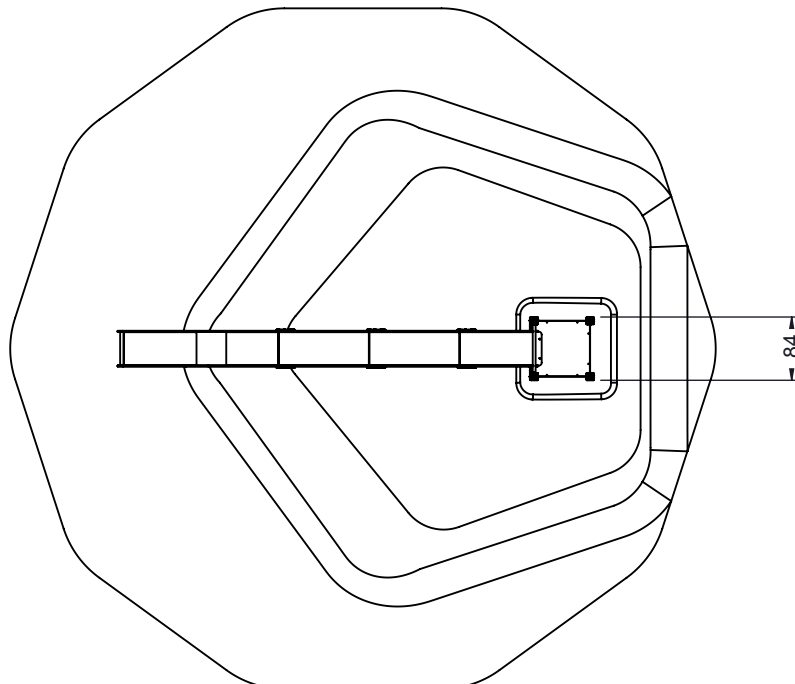

M10x12
x18

NOT INCLUDED

Icons for assembly requirements: 2 people, 3h, tools (screwdriver, wrench, hammer), volume 0,06 m³ x8, 48h drying time, <60 HIC, and hammer icon.

[cm]

vinci
play

WD1447

[cm]

vinci
play

[cm]

vinci
play

WD1448

[cm]

vinci
play

WD1448

K2, K3

M10x120
x18

Ø10

NOT INCLUDED

x2

3,5h

x10 0,06 m³

48h

<60 HIC

[cm]