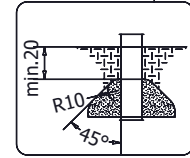

M10x12
x18

NOT INCLUDED

Icons for assembly requirements: 2 people, 3h, tools (screwdriver, wrench, hammer), volume 0,06 m³ x8, 48h drying time, <60 HIC, and hammer icon.

[cm]

vinci
play

WD1447

[cm]

vinci
play

[cm]

vinci
play

WD1448

[cm]

vinci
play

WD1448

K2, K3

M10x120
x18