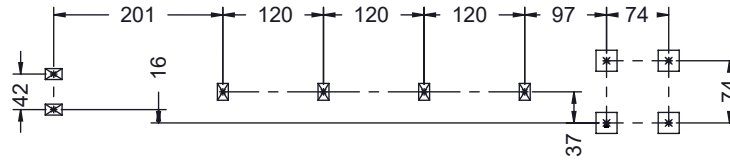

[cm]

vinci
play

WD1448

[cm]

vinci
play

WD1448

K2, K3

M10x120
x18

Ø10

NOT INCLUDED

x2

3,5h

x10 0,06 m³

48h

<60 HIC

[cm]