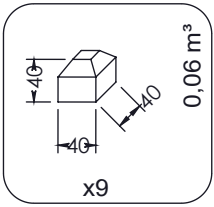

WD1447

K2, K3

M10x120
x18

NOT INCLUDED