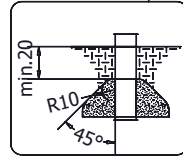

[cm]

vinci
play

WD1448

[cm]

vinci
play

WD1448

K2, K3

M10x120
x18

Ø10

NOT INCLUDED

x2

3,5h

x10 0,06 m³

48h

<60 HIC

[cm]