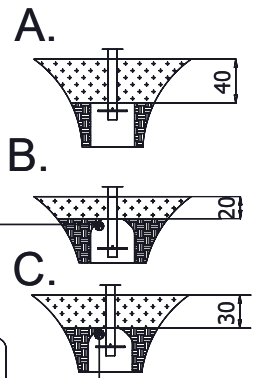

WD1447

K2, K3

M10x120
x18

NOT INCLUDED

x2 3,5h

x9 0,06 m³

48h

<60 HIC

[cm]

vinci
play