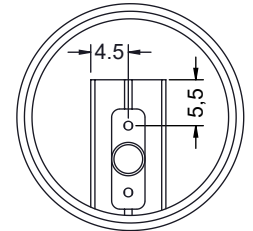

M10x12
x18

NOT INCLUDED

Icons for assembly requirements: 2 people, 3h, tools (screwdriver, wrench, hammer), volume 0,06 m³ x8, 48h drying time, <60 HIC, and hammer icon.

[cm]

vinci
play

WD1447

[cm]

vinci
play

Ø10

NOT INCLUDED

x2

3,5h

x10 0,06 m³

48h

<60 HIC

[cm]

[cm]

vinci
play

8x50 sxi

PLYWOOD
WD74

HPL
WD75

8x50 sxi

[cm]

vinci
play

8x50 sxi

8x50 sxi

[cm]

vinci play

[cm]

vinci
play

PLYWOOD
WD28

S1