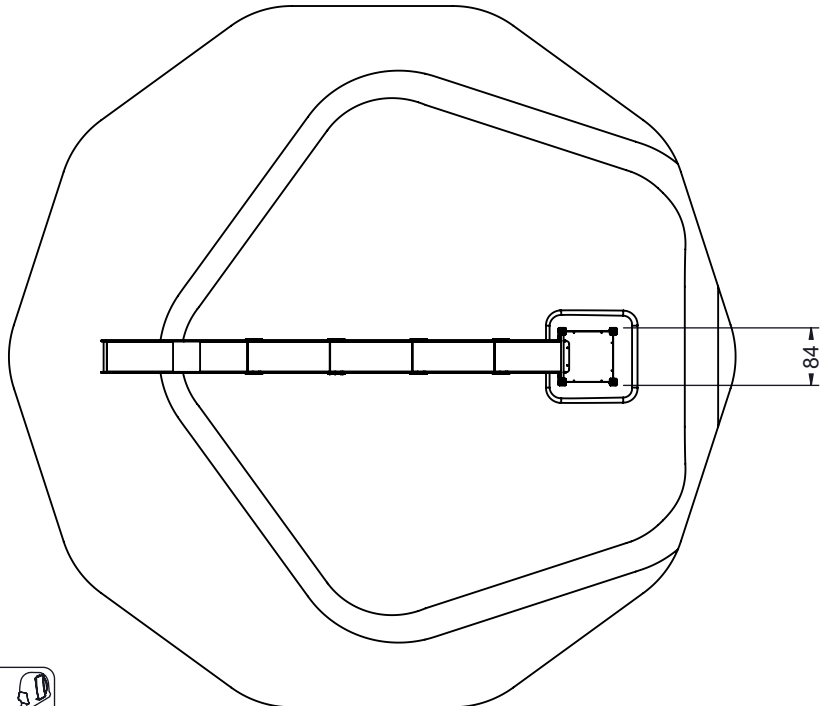

[cm]

vinci
play

WD1448

[cm]

vinci
play

WD1448

K2, K3

M10x120
x18

Ø10

NOT INCLUDED

x2

3,5h

x10 0,06 m³

48h

<60 HIC

[cm]