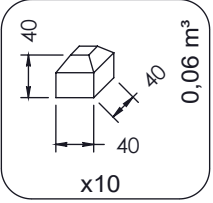

[cm]

vinci
play

WD1448

[cm]

vinci
play

WD1448

K2, K3

M10x120
x18

Ø10

NOT INCLUDED

x2

3,5h

x10 0,06 m³

48h

<60 HIC

[cm]