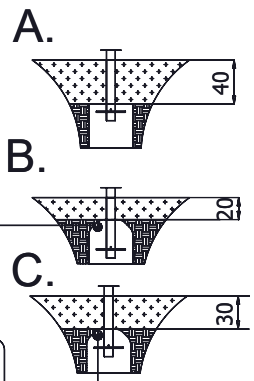

WD1446-1448

v014
11.05.2021
A. H.
[cm]

vinci
play

WD1446

[cm]

vinci
play

WD1446

K2, K3

M10x12
x18

NOT INCLUDED

Icons for assembly requirements: 2 people, 3h, tools (screwdriver, wrench, hammer), volume 0,06 m³ x8, 48h drying time, <60 HIC, and hammer icon.

[cm]

vinci
play

WD1447

[cm]

vinci
play

[cm]

vinci
play

WD1448

[cm]

vinci
play

WD1448

K2, K3

M10x120
x18

Ø10

NOT INCLUDED

x2

3,5h

x10 0,06 m³

48h

<60 HIC

[cm]