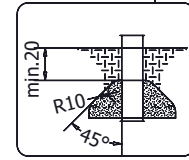

WD1447

K2, K3

M10x120
x18

NOT INCLUDED

x2 3,5h

x9 0,06 m³

48h

<60 HIC

[cm]

vinci
play