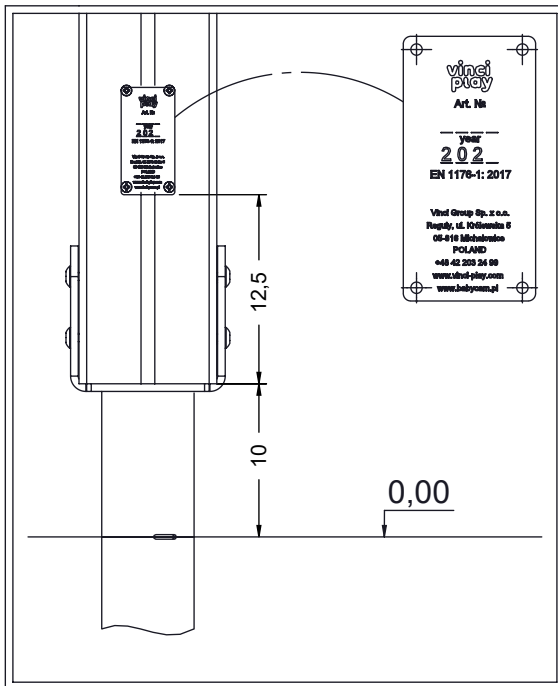

PLYWOOD
WD28

S1

HPL
WD29

WD1

V001

[cm]

vinci
play