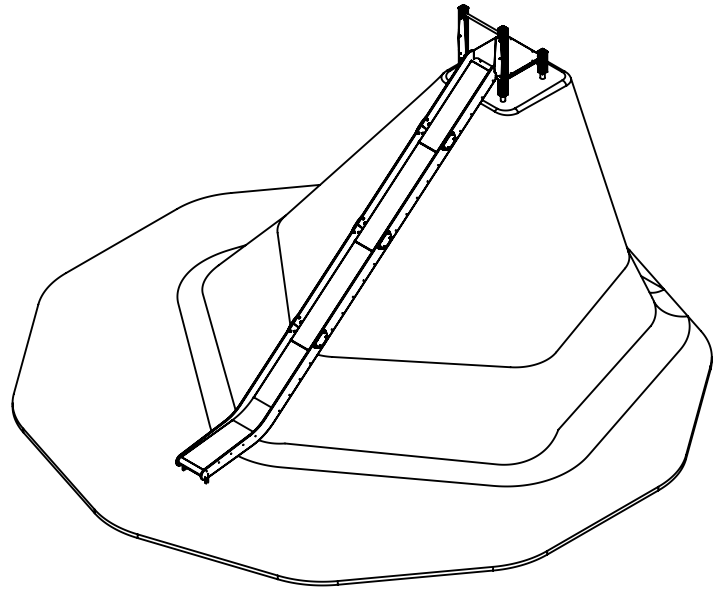

M10x12
x18

NOT INCLUDED

Icons for assembly requirements: 2 people, 3h, tools (screwdriver, wrench, hammer), volume 0,06 m³ x8, 48h drying time, <60 HIC, and hammer icon.

[cm]

vinci
play

WD1447

[cm]

vinci
play