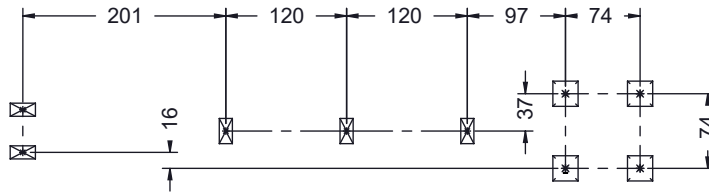

WD1447

K2, K3

M10x120
x18

NOT INCLUDED

x2 3,5h

x9 0,06 m³

48h

<60 HIC

[cm]

vinci
play