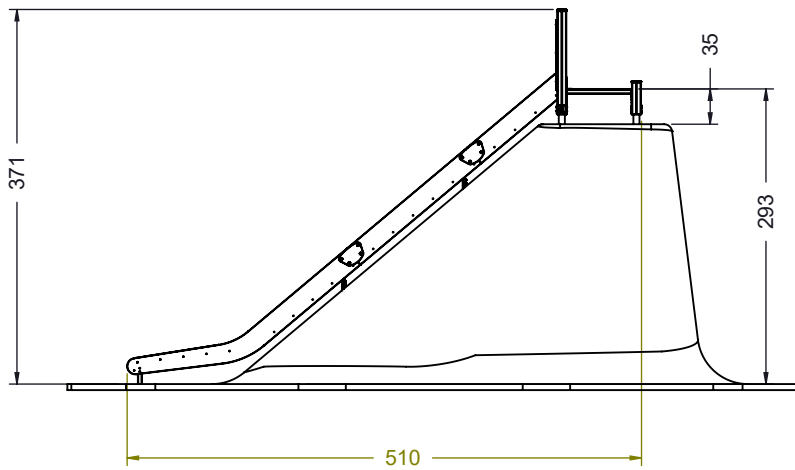

WD1446

[cm]

vinci
play