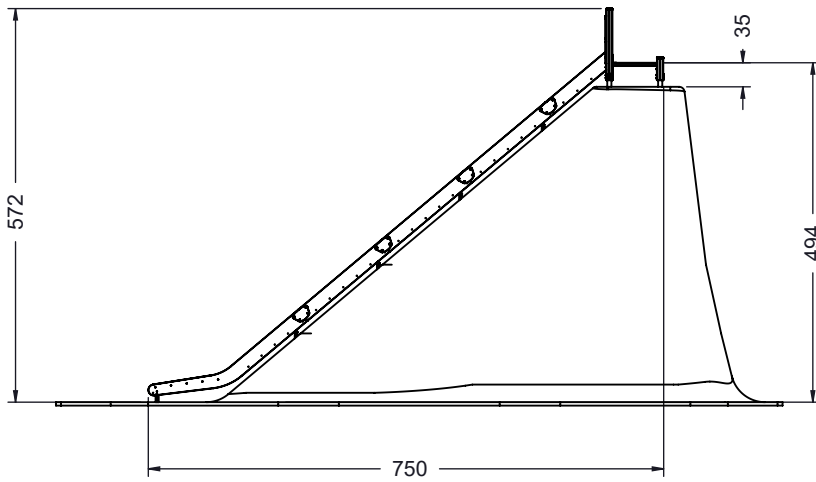

[cm]

vinci
play

WD1448

[cm]

vinci
play

WD1448

K2, K3

M10x120
x18

Ø10

NOT INCLUDED

x2

3,5h

x10 0,06 m³

48h

<60 HIC

[cm]