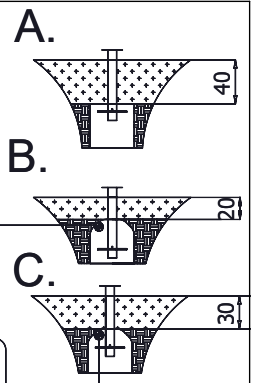

[cm]

vinci
play

WD1448

[cm]

vinci
play

WD1448

K2, K3

M10x120
x18

Ø10

NOT INCLUDED

x2

3,5h

x10 0,06 m³

48h

<60 HIC

[cm]