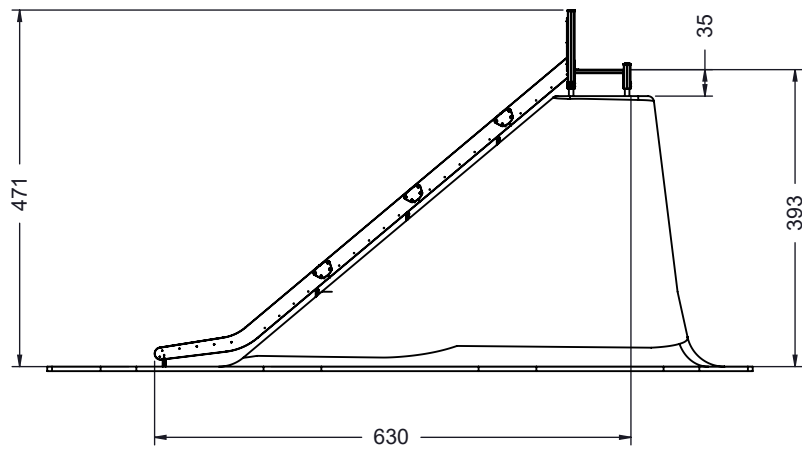

M10x12
x18

NOT INCLUDED

Icons for assembly requirements: 2 people, 3h, tools (screwdriver, wrench, hammer), volume 0,06 m³ x8, 48h drying time, <60 HIC, and hammer icon.

[cm]

vinci
play

WD1447

[cm]

vinci
play

[cm]

vinci
play

WD1448

[cm]

vinci
play

WD1448

K2, K3

M10x120
x18

Ø10

NOT INCLUDED

x2

3,5h

x10 0,06 m³

48h

<60 HIC

[cm]