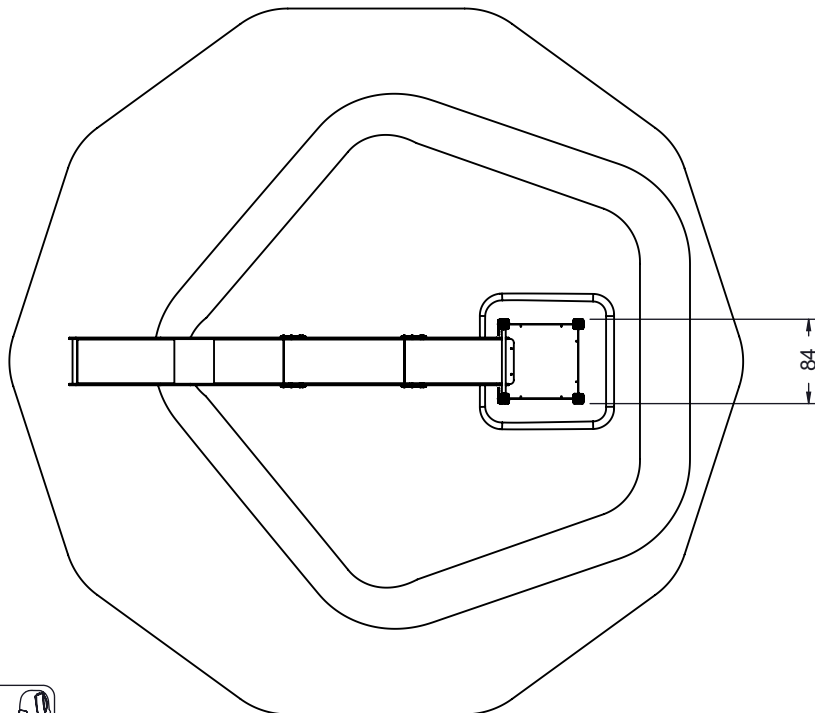

WD1446-1448

v014
11.05.2021
A. H.
[cm]

vinci
play

WD1446

[cm]

vinci
play

WD1446

K2, K3

M10x12
x18

NOT INCLUDED

Icons for assembly requirements: 2 people, 3h, tools (screwdriver, wrench, hammer), volume 0,06 m³ x8, 48h drying time, <60 HIC, and hammer icon.

[cm]

vinci
play

WD1447

[cm]

vinci
play

[cm]

vinci
play

WD1448

[cm]

vinci
play

WD1448

K2, K3

M10x120
x18

Ø10

NOT INCLUDED

x2

3,5h

x10 0,06 m³

48h

<60 HIC

[cm]