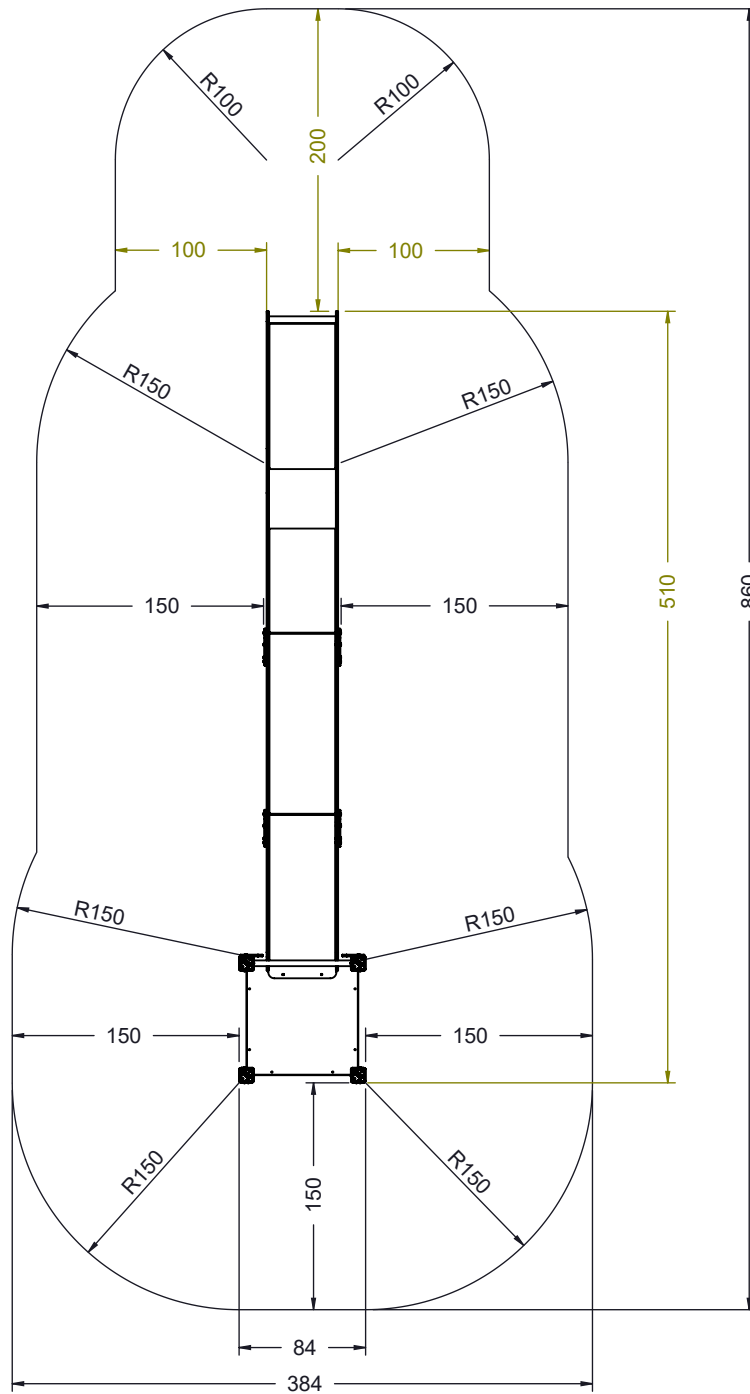

M10x12
x18

NOT INCLUDED

Icons for assembly requirements: 2 people, 3h, tools (screwdriver, wrench, hammer), volume 0,06 m³ x8, 48h drying time, <60 HIC, and hammer icon.

[cm]

vinci
play

WD1447

[cm]

vinci
play

WD1447

K2, K3

M10x120
x18

NOT INCLUDED

x2 3,5h

x9 0,06 m³

48h

<60 HIC

[cm]

vinci
play

WD1448

[cm]

vinci
play

WD1448

K2, K3

M10x120
x18

Ø10

NOT INCLUDED

x2

3,5h

x10 0,06 m³

48h

<60 HIC

[cm]