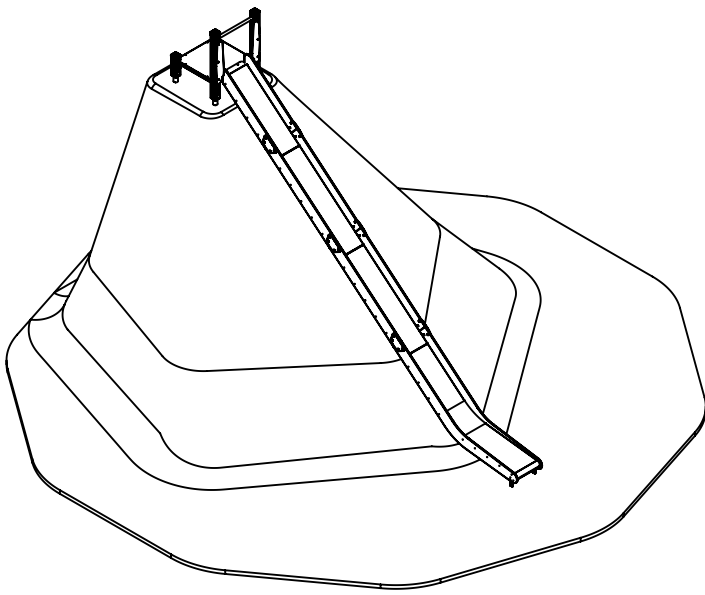

M10x12
x18

NOT INCLUDED

Icons for assembly requirements: 2 people, 3h, tools (screwdriver, wrench, hammer), volume 0,06 m³ x8, 48h drying time, <60 HIC, and hammer icon.

[cm]

vinci
play

WD1447

[cm]

vinci
play