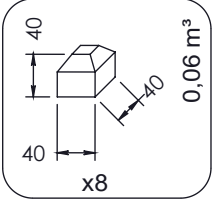

WD1446

K2, K3

M10x12
x18

NOT INCLUDED