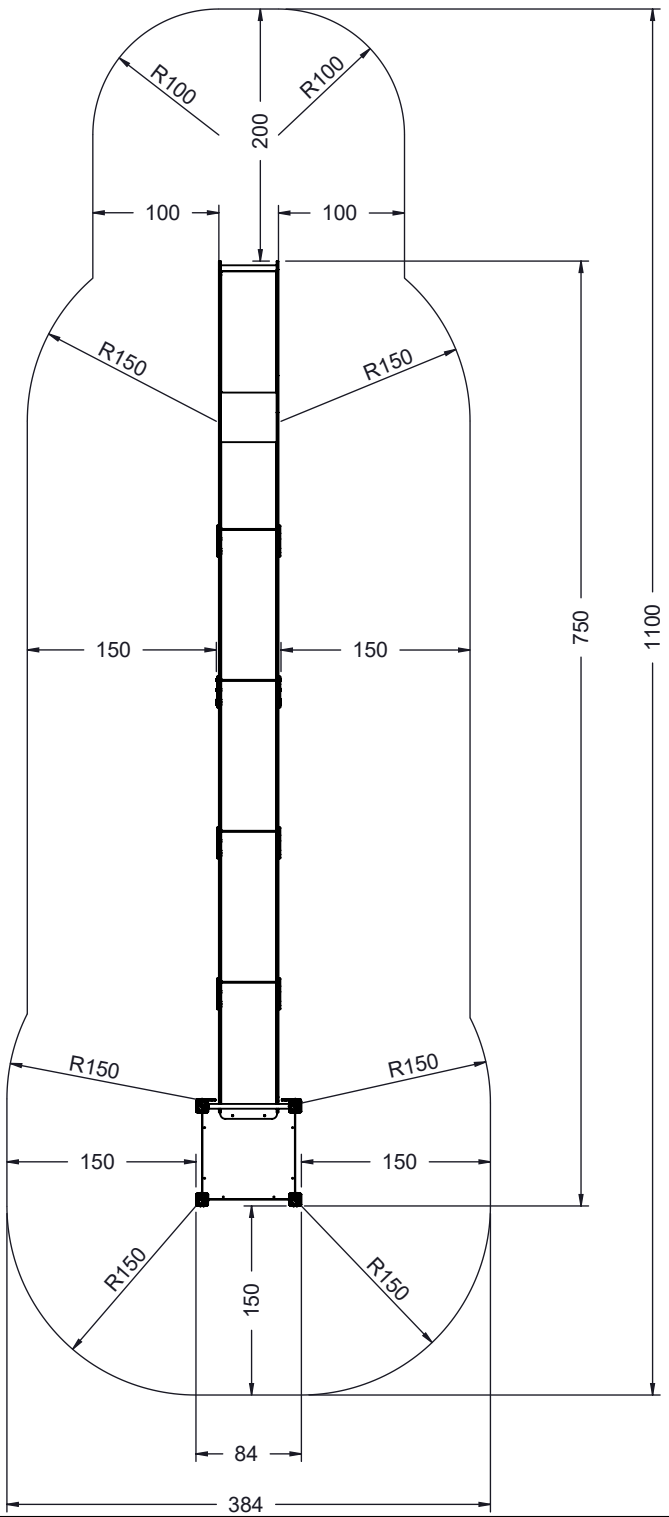

WD1447

K2, K3

M10x120
x18

NOT INCLUDED

x2 3,5h

x9 0,06 m³

48h

<60 HIC

[cm]

vinci
play

WD1448

[cm]

vinci
play

WD1448

K2, K3

M10x120
x18

Ø10

NOT INCLUDED

x2

3,5h

x10 0,06 m³

48h

<60 HIC

[cm]

[cm]

vinci
play

8x50 sxi

PLYWOOD
WD74

HPL
WD75

8x50 sxi

[cm]

vinci
play