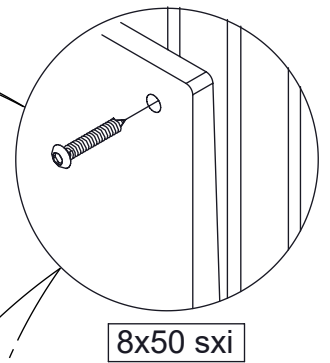

8x50 sxi

8x50 sxi

WD1

8x50 sxi

PLYWOOD
WD76

HPL
WD77

[cm]

vinci
play

8x50 sxi

[cm]

vinci
play

8x160 sxt

8x50 sxi

[cm]

vinci play

V001

Part No:
000000-
00000

000000-00000

[cm]

vinci
play