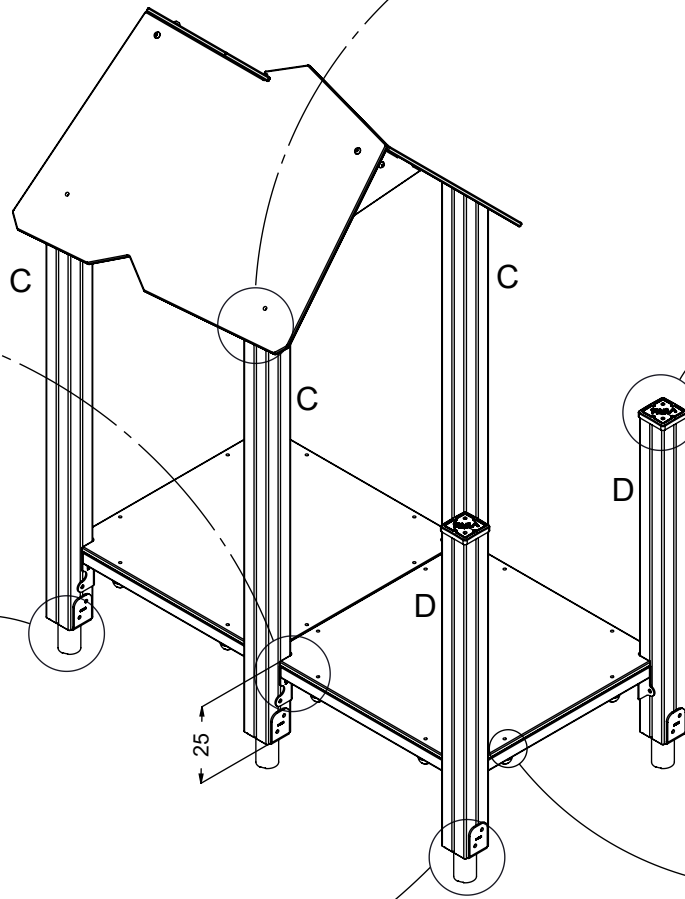

8x50 sxi

8x50 sxi

WD1

8x50 sxi

PLYWOOD
WD76

HPL
WD77

[cm]

vinci
play

8x50 sxi

[cm]

vinci
play

8x160 sxt

8x50 sxi

[cm]

vinci play

V001

Part No:
000000-
00000

000000-00000

[cm]

vinci
play