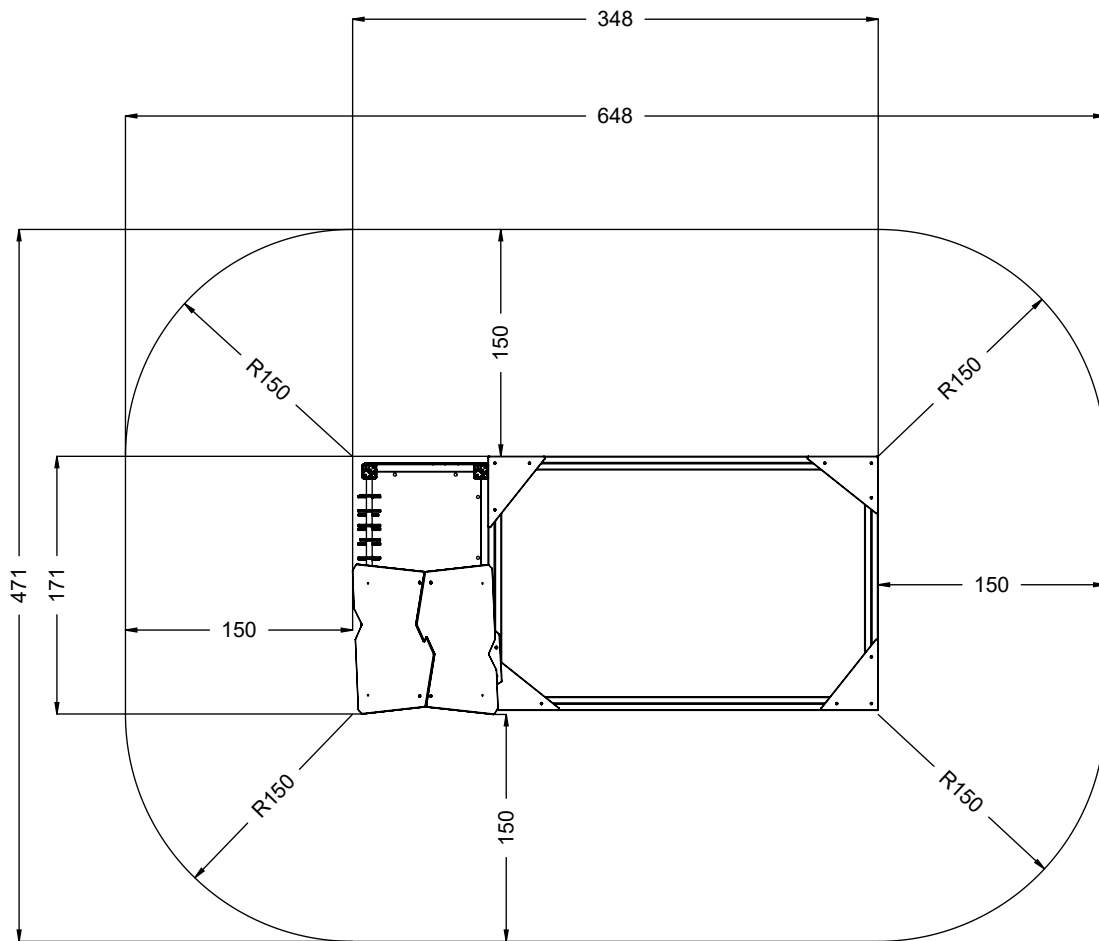

[cm]

vinci
play