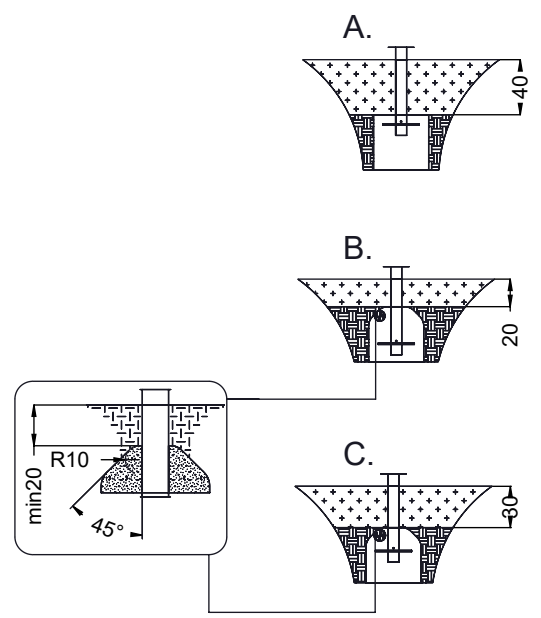

WD1455

v014
29.03.2021
A. H.
[cm]

vinci
play

[cm]

vinci
play

[cm]

vinci
play

K2, K3

M10x120
x32

Ø10

NOT INCLUDED

[cm]

vinci
play

14724990
x6

14715990
x6

14714145
x4

8x50 sxi

[cm]

vinci
play

8x160 sxt

8x50 sxi

[cm]

vinci play

V001

Part No:
000000-
00000

000000-00000

[cm]

vinci
play