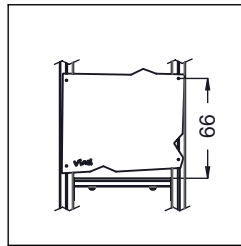

8x50 sxi

8x50 sxi

WD1

8x50 sxi

PLYWOOD
WD76

HPL
WD77

[cm]

vinci
play

8x50 sxi

[cm]

vinci
play

8x160 sxt

8x50 sxi

[cm]

vinci play

V001

Part No:
000000-
00000

000000-00000

[cm]

vinci
play