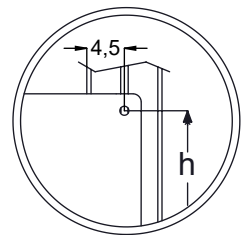

8x50 sxi

8x50 sxi

WD1

8x50 sxi

PLYWOOD
WD76

HPL
WD77

[cm]

vinci
play

8x50 sxi

[cm]

vinci
play

8x160 sxt

8x50 sxi

[cm]

vinci play

V001

Part No:
000000-
00000

000000-00000

[cm]

vinci
play