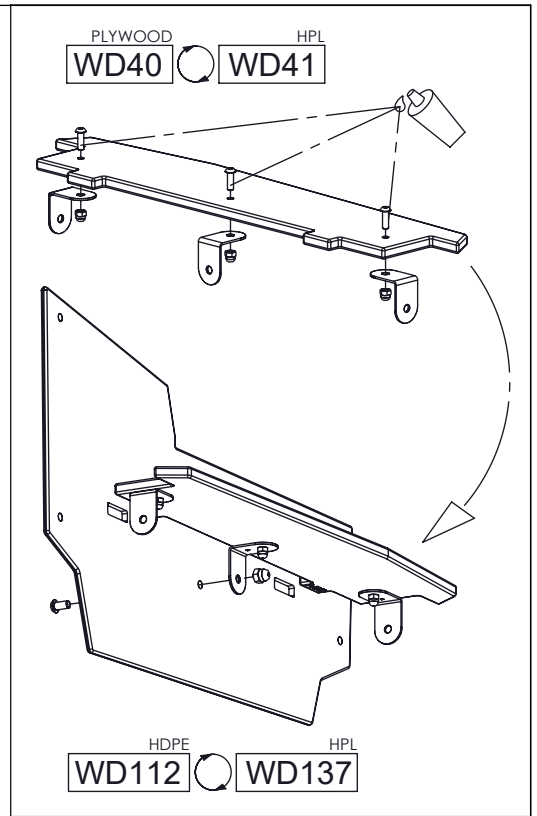

8x50 sxi

8x50 sxi

WD1

8x50 sxi

PLYWOOD
WD76

HPL
WD77

[cm]

vinci
play

8x50 sxi

[cm]

vinci
play

8x160 sxt

8x50 sxi

[cm]

vinci play

V001

Part No:
000000-
00000

000000-00000

[cm]

vinci
play