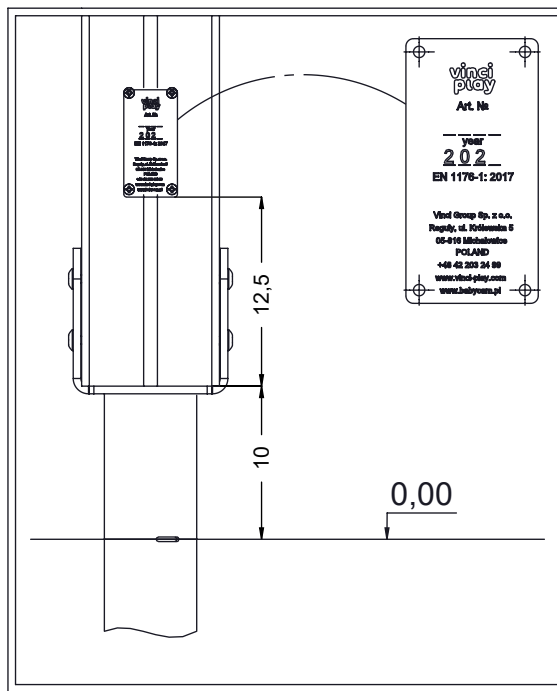

8x50 sxi

[cm]

vinci
play

8x160 sxt

8x50 sxi

[cm]

vinci play

V001

Part No:
000000-
00000

000000-00000

[cm]

vinci
play