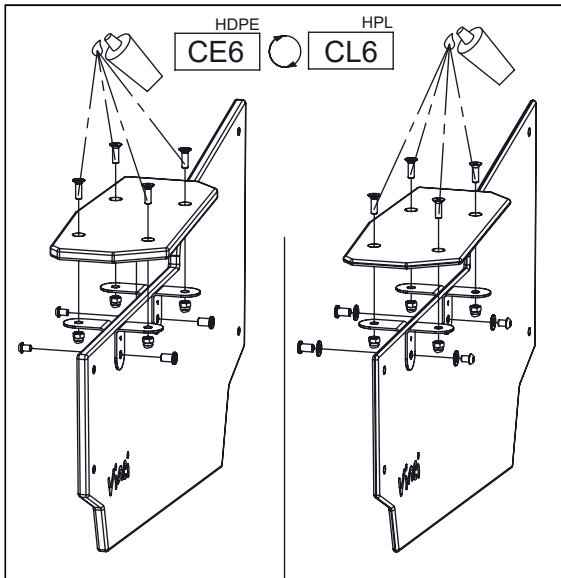

8x50 sxi

8x50 sxi

WD1

8x50 sxi

PLYWOOD
WD76

HPL
WD77

[cm]

vinci
play

8x50 sxi

[cm]

vinci
play

8x160 sxt

8x50 sxi

[cm]

vinci play

V001

Part No:
000000-
00000

000000-00000

[cm]

vinci
play