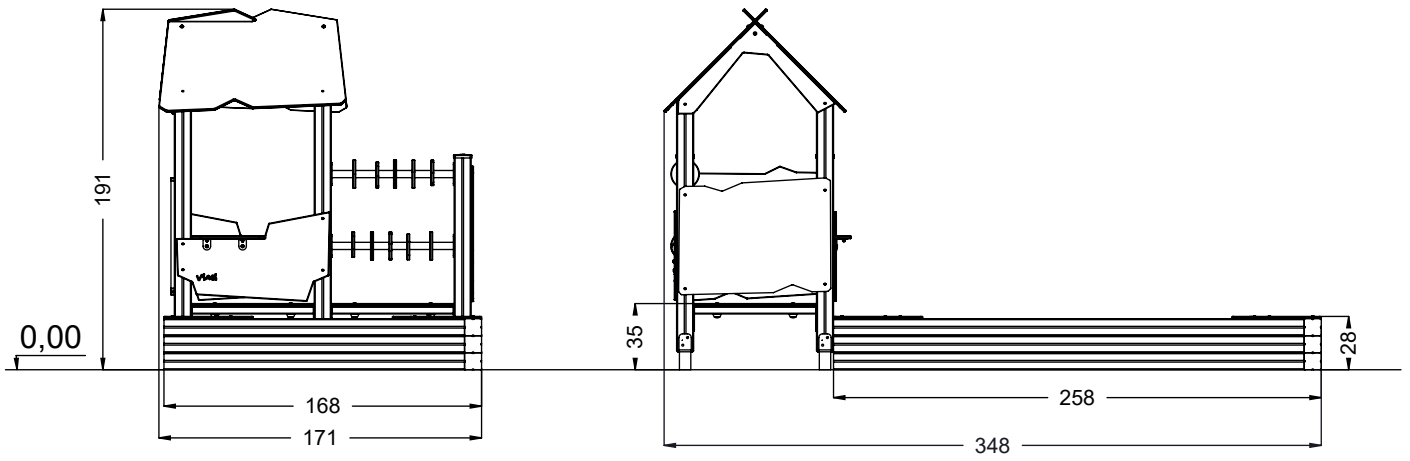

[cm]

vinci
play