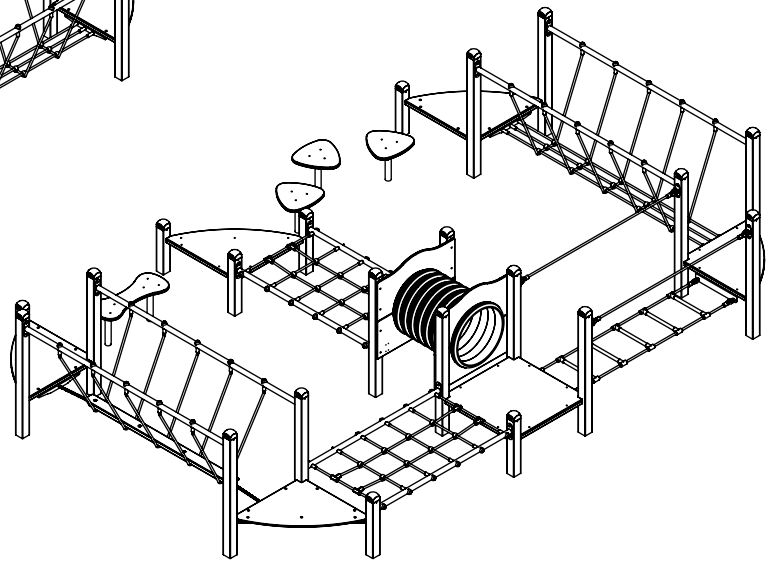

[cm]

vinci
play