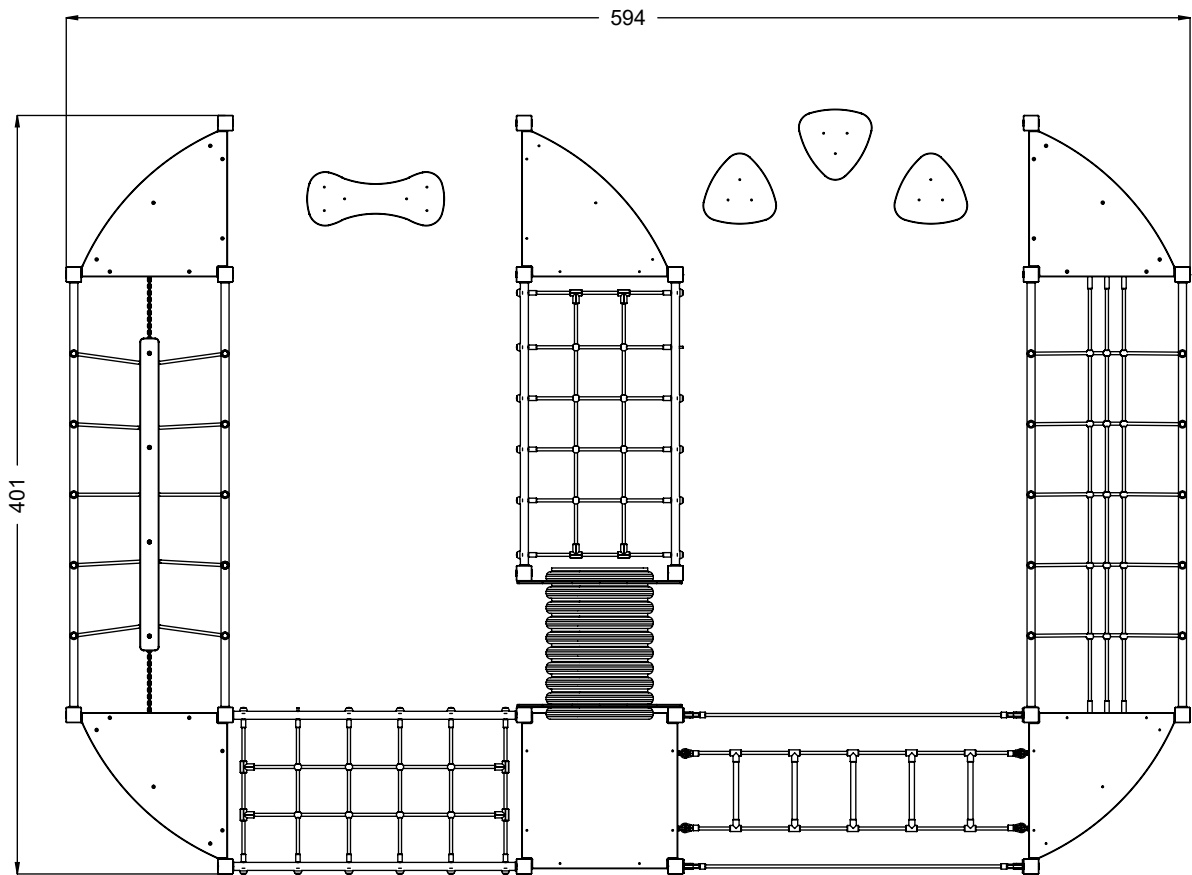

[cm]

vinci
play