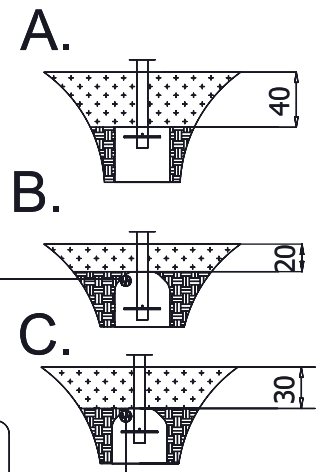

vinci  
play

99x M10x120 (K2)  
99x M10x120 (K3)

Ø10

**NOT INCLUDED**

E37

[cm]

13h

vinci play

[cm]

vinci play

3x **E42**

1x **E3**

5x PLYWOOD **PS50** HPL **PH50**

2x **E42**

[cm]

vinci  
play