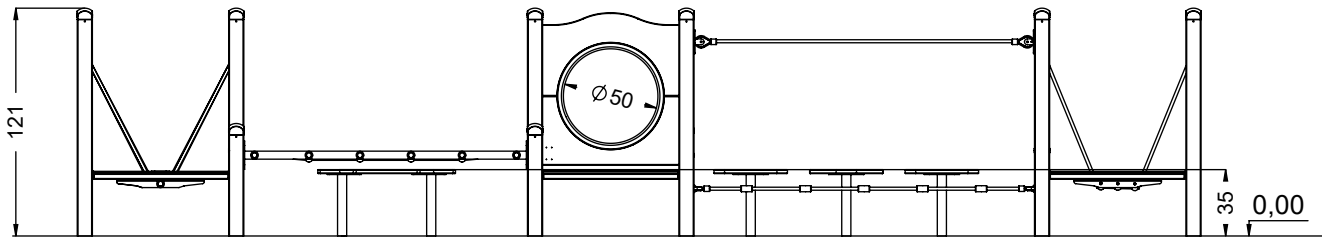

[cm]

vinci
play