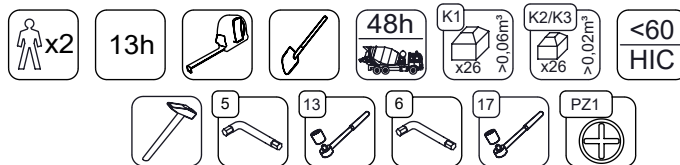

0414-1

v016
06.04.2021
A. H.
[cm]

vinci
play