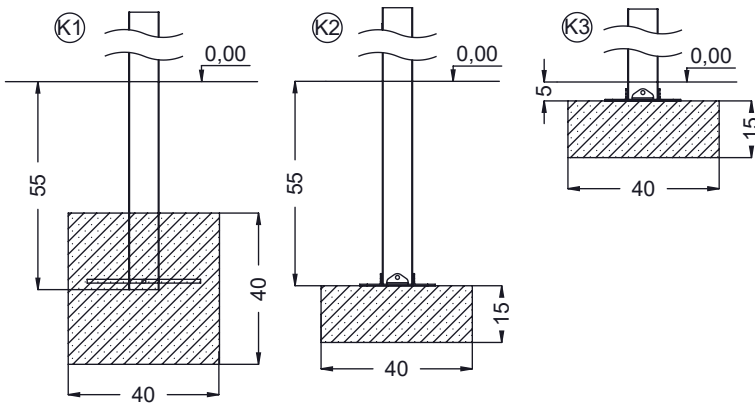

vinci  
play

99x M10x120 (K2)  
99x M10x120 (K3)

Ø10

**NOT INCLUDED**

E37

[cm]

13h

vinci play