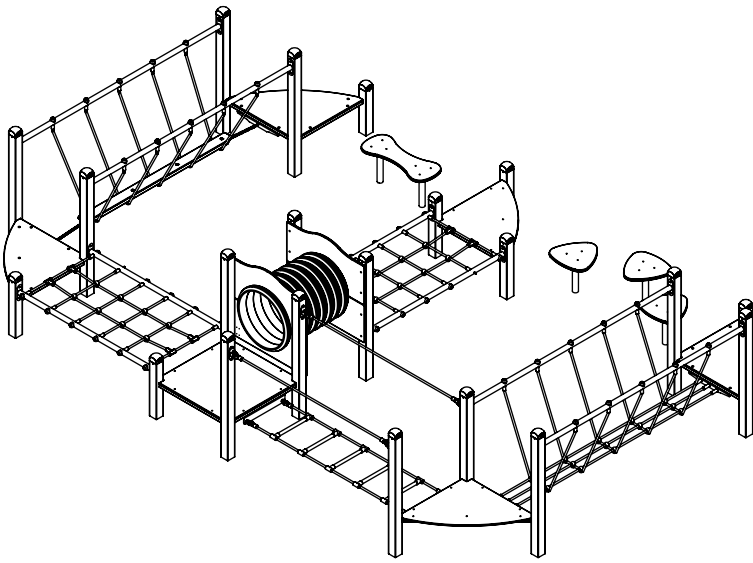

[cm]

vinci
play