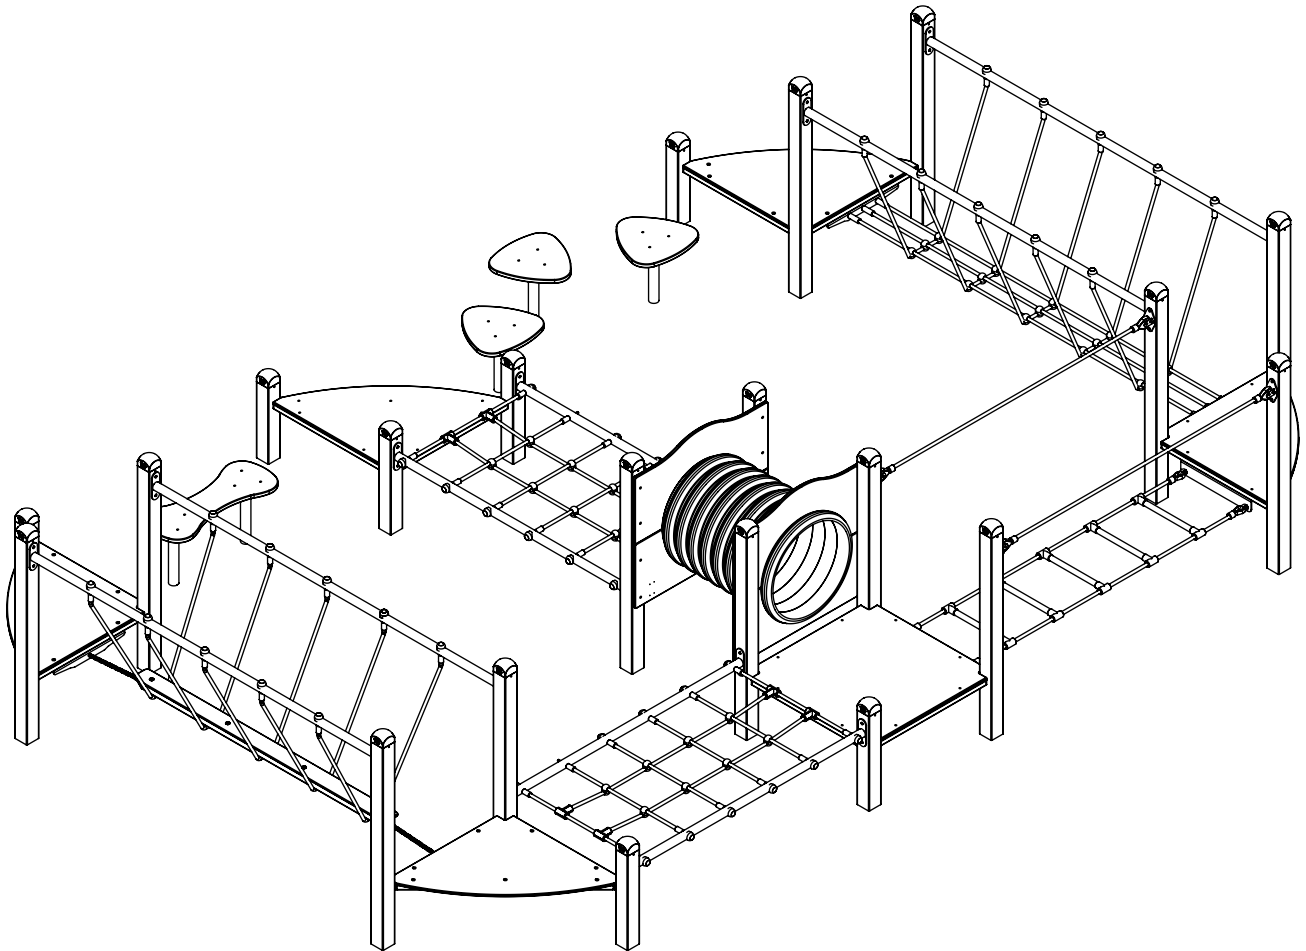

0414-1

v016
06.04.2021
A. H.
[cm]

vinci
play