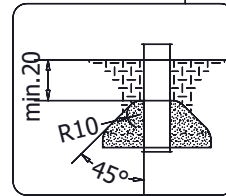

vinci  
play

99x M10x120 (K2)  
99x M10x120 (K3)

Ø10

**NOT INCLUDED**

E37

[cm]

13h

vinci play