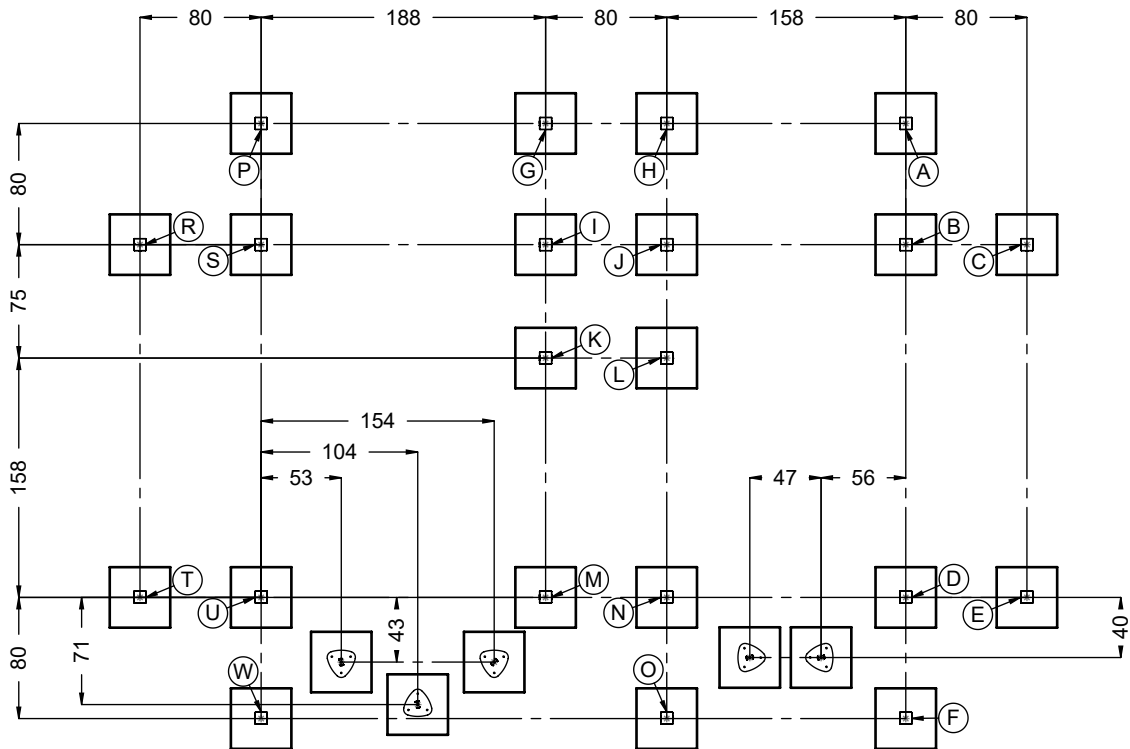

vinci  
play

99x M10x120 (K2)  
99x M10x120 (K3)

Ø10

**NOT INCLUDED**

E37

[cm]

13h

vinci play