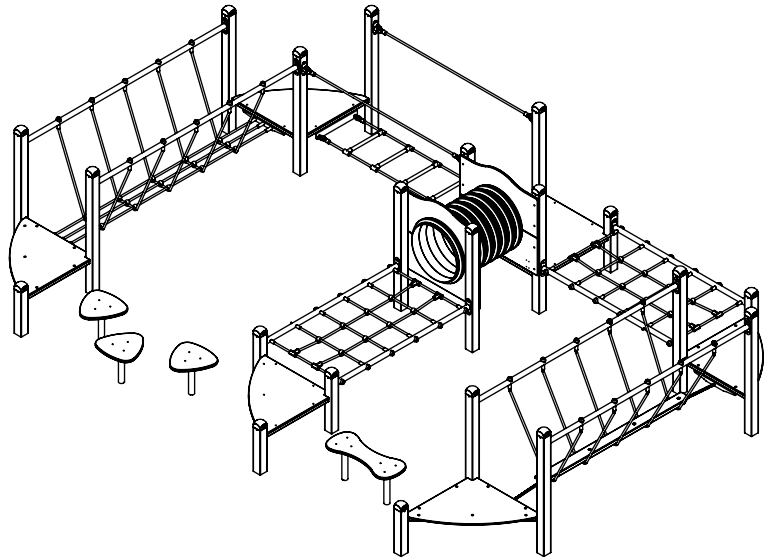

[cm]

vinci
play