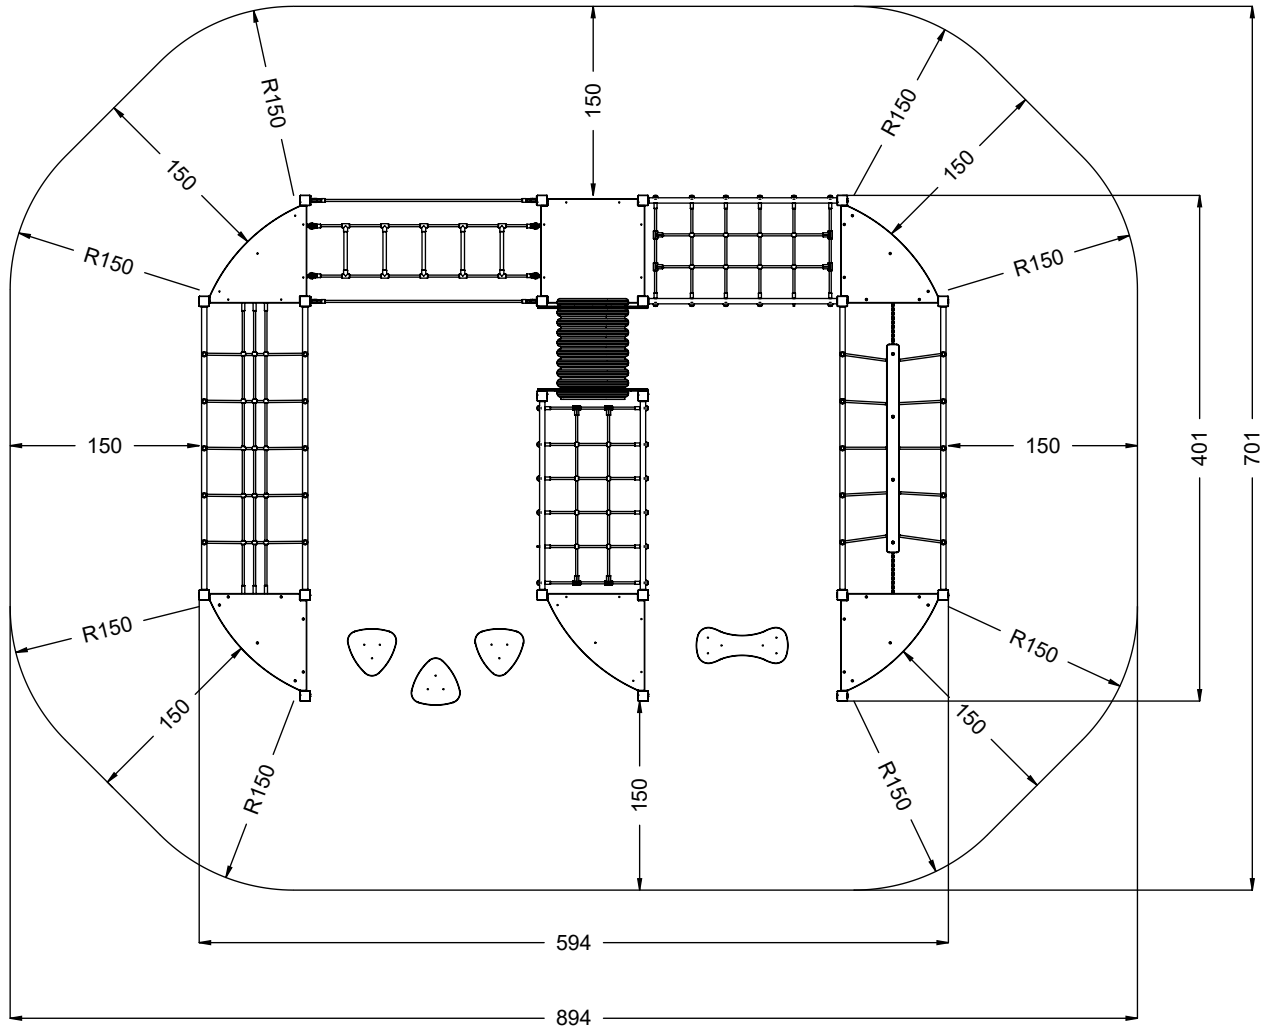

[cm]

vinci
play