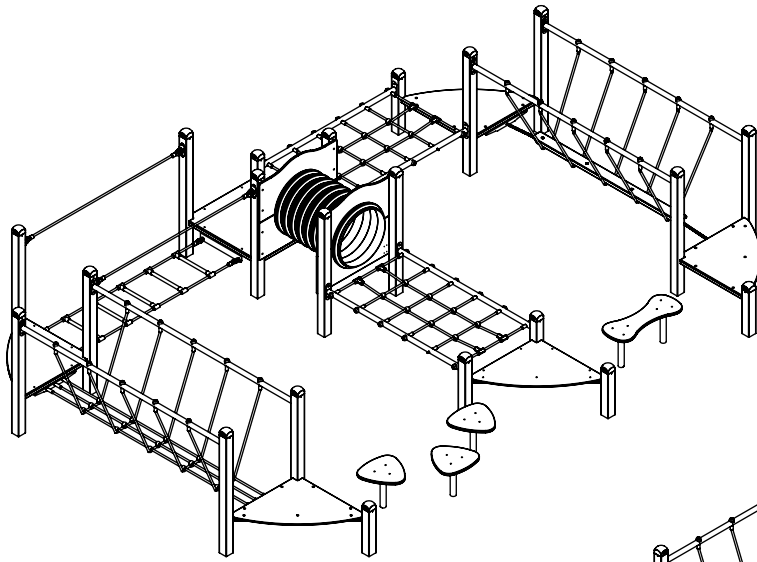

[cm]

vinci
play