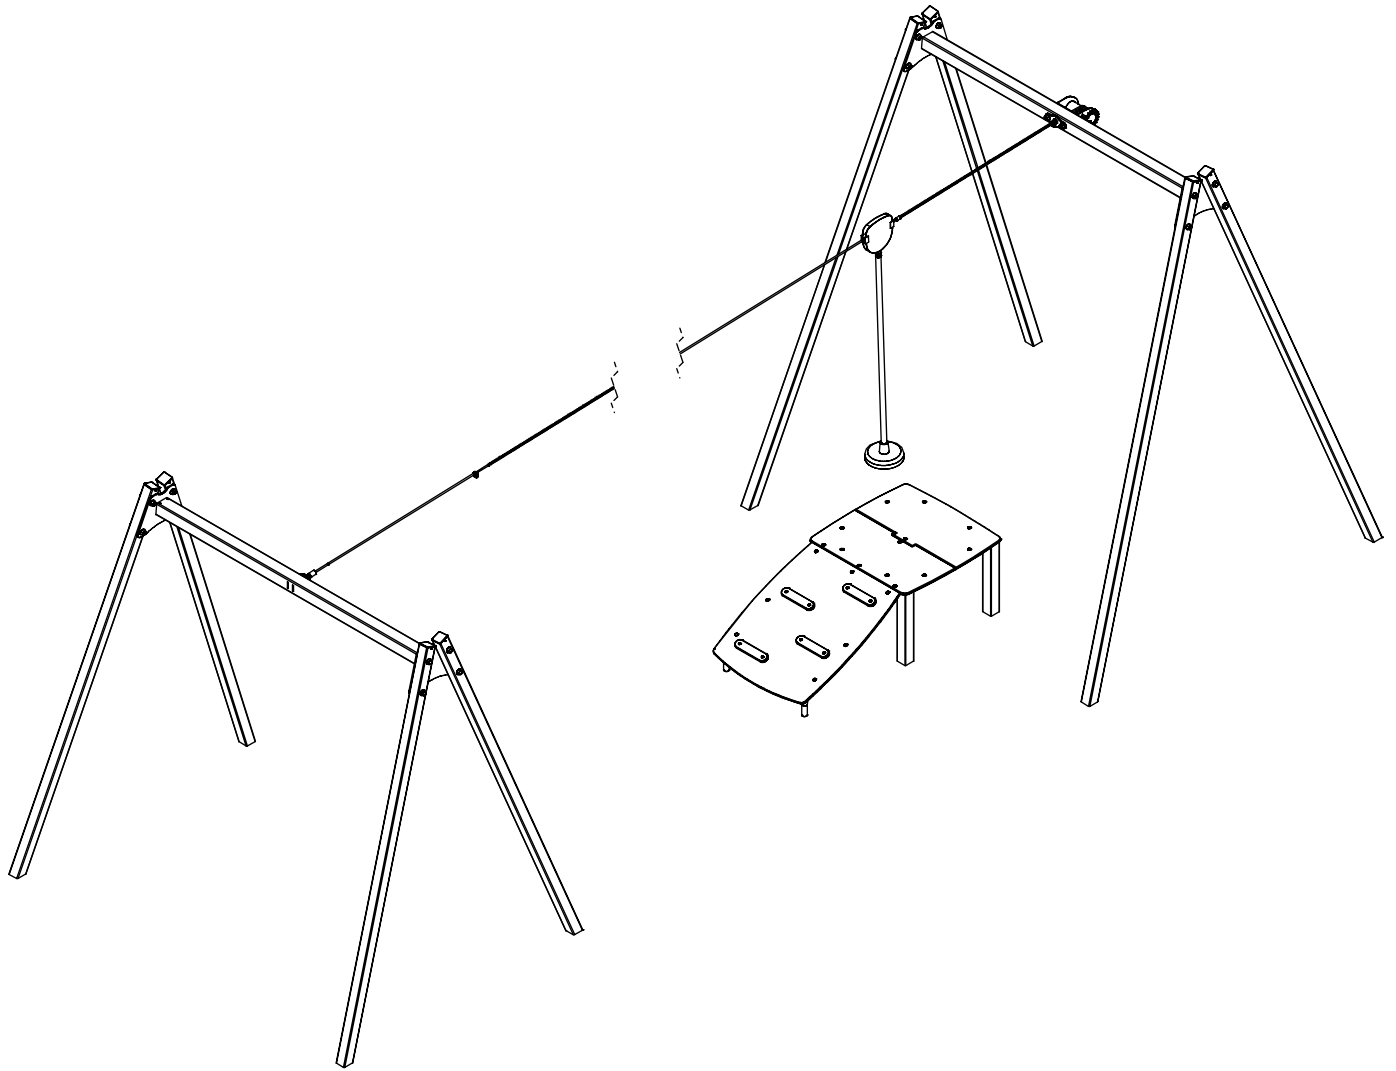

0415

v011
26.01.2021
D. P.
[cm]

vinci
play