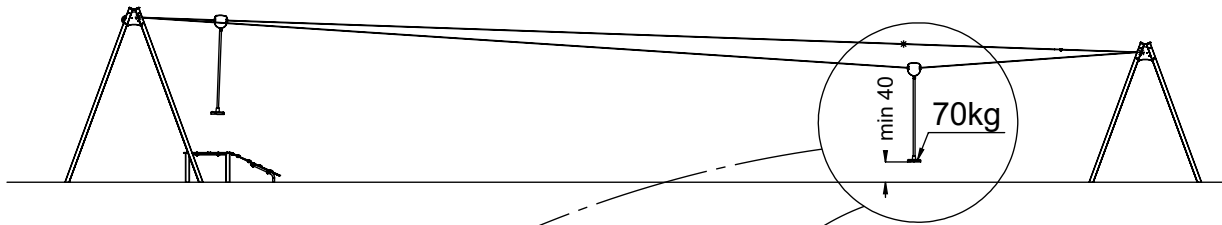

E107

7

8

E107

[cm]

vinci play

Part No:
000000-
00000

000000-00000

A barcode is located below the part number. To the right of the part number is a small diagram of a rectangular part with a dashed line and an arrow pointing to it.

[cm]

vinci
play