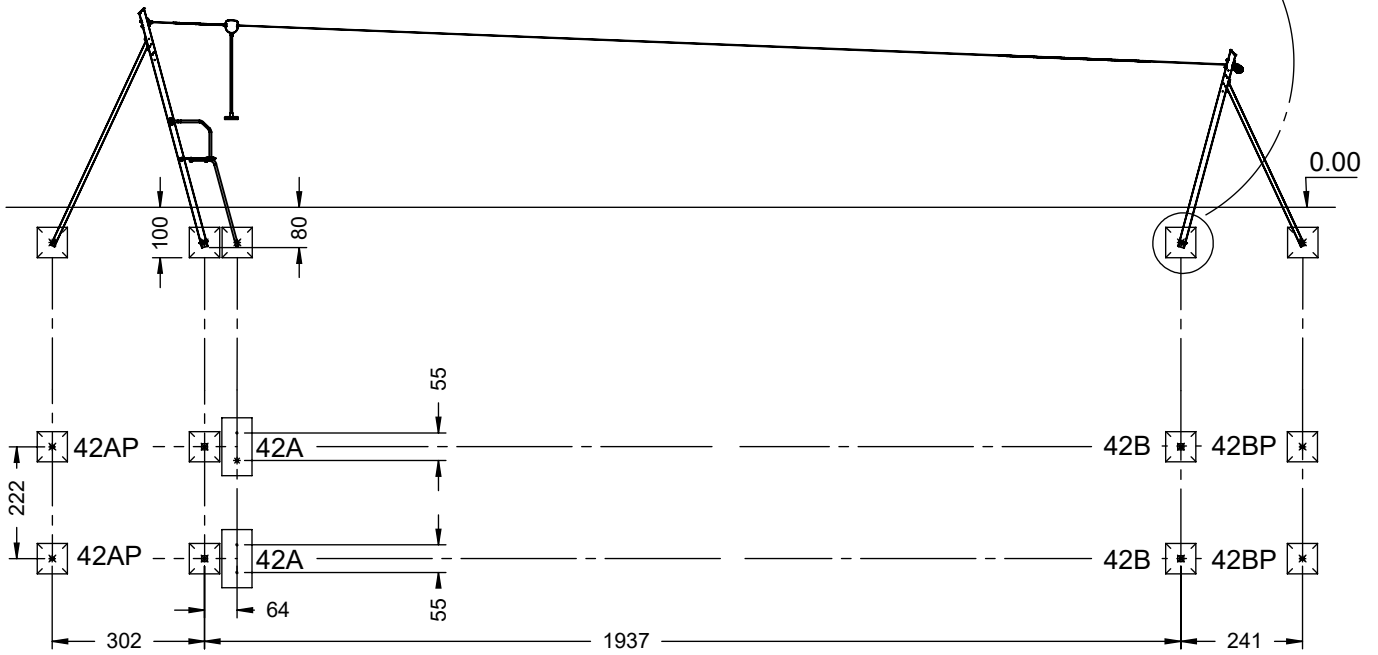

20 m

30 m

40 m

[cm]

vinci  
play

20m

30m

40m

[cm]

vinci  
play

20 m

30 m

40 m

[cm]

vinci  
play

420A  
x2

V001

Part No:  
 00000-  
 00000

000000-00000

[cm]

vinci  
 play