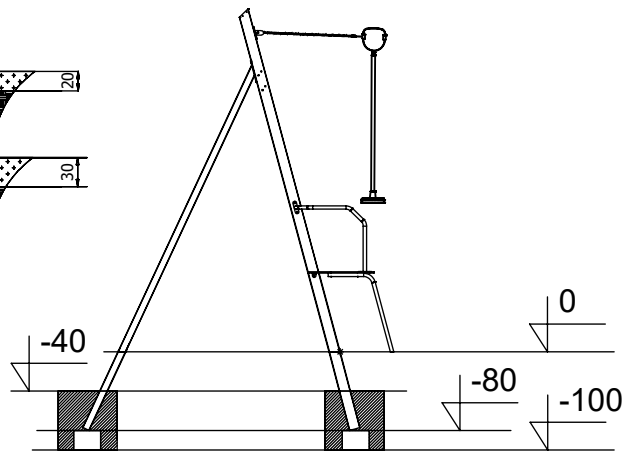

20 m

30 m

40 m

[cm]

vinci  
play

20m

30m

40m

[cm]

vinci  
play

20 m

30 m

40 m

[cm]

vinci  
play

420A  
x2

V001

Part No:  
 00000-  
 00000

000000-00000

[cm]

vinci  
 play