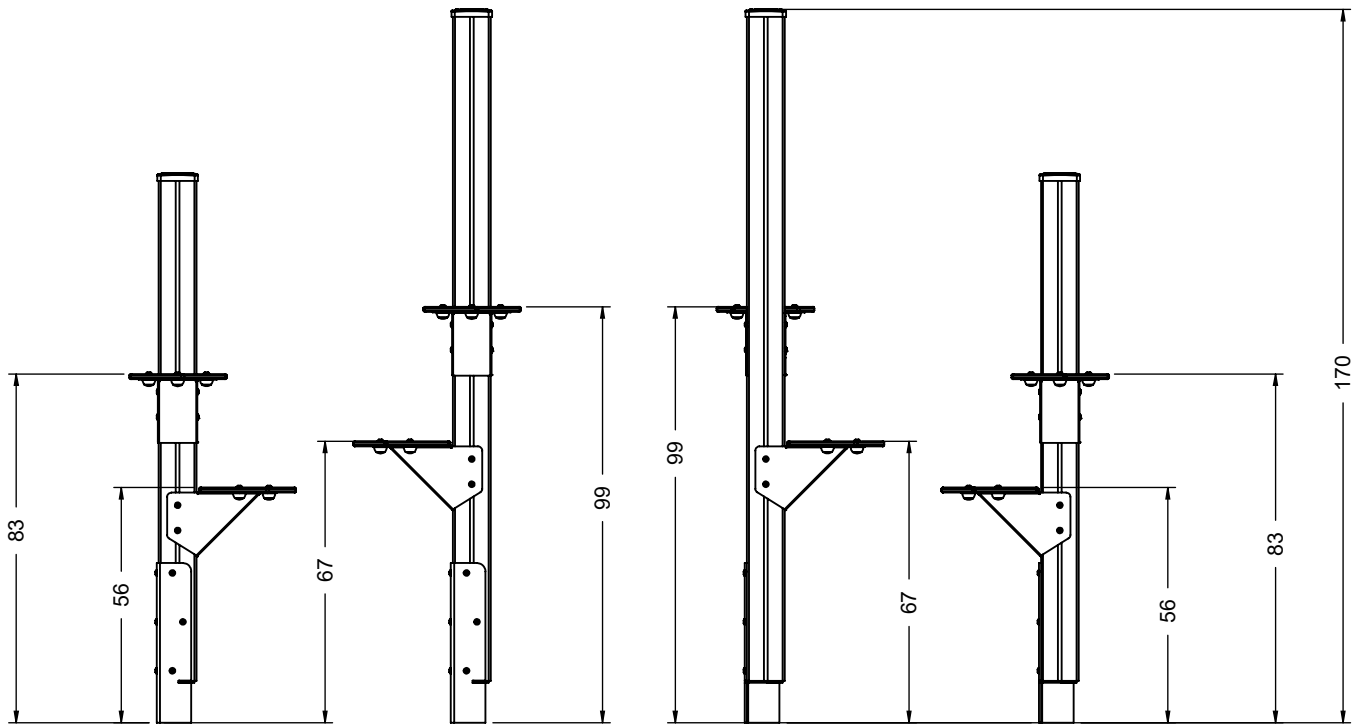

[cm]

vinci
play