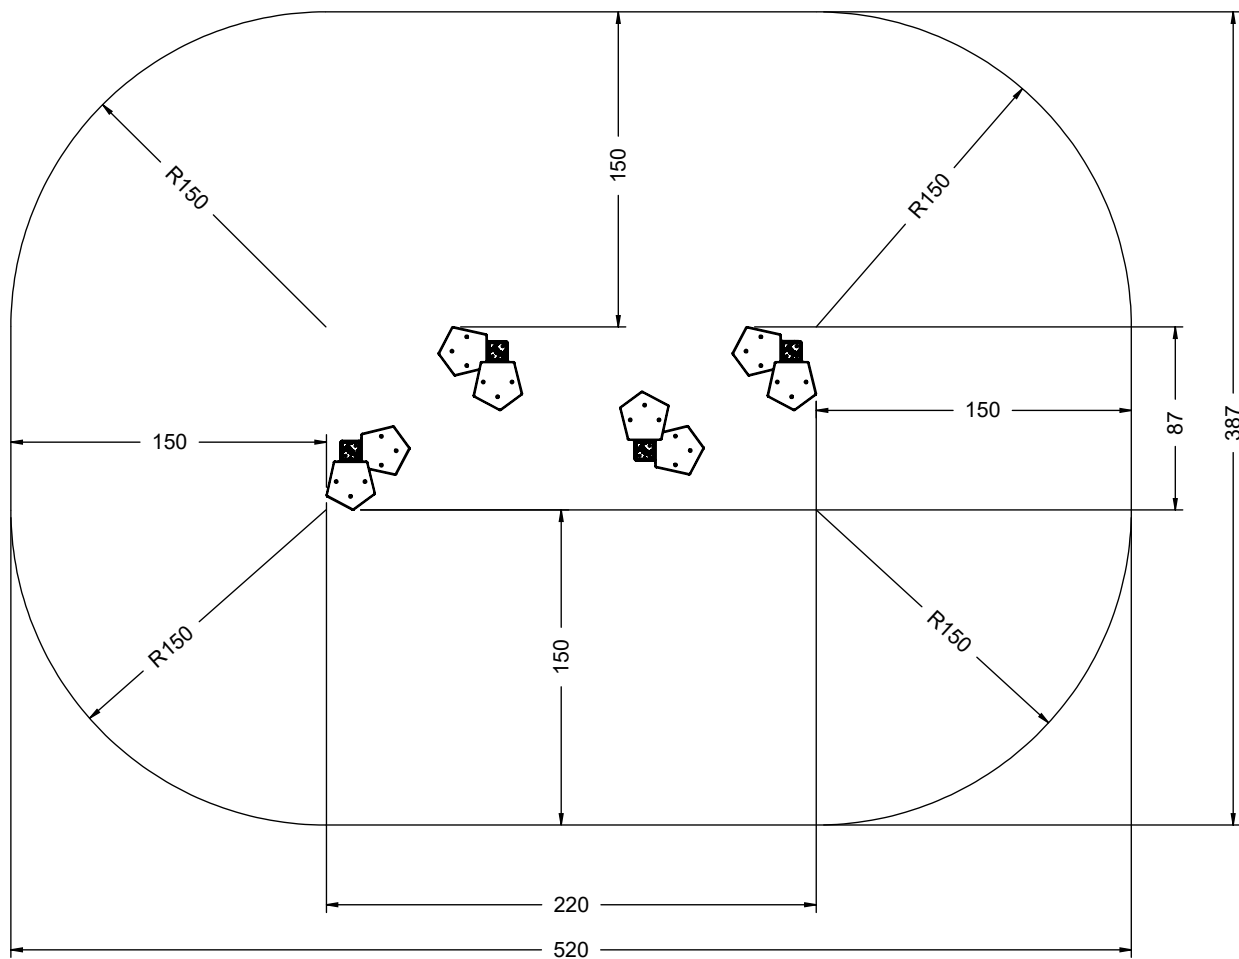

[cm]

vinci
play