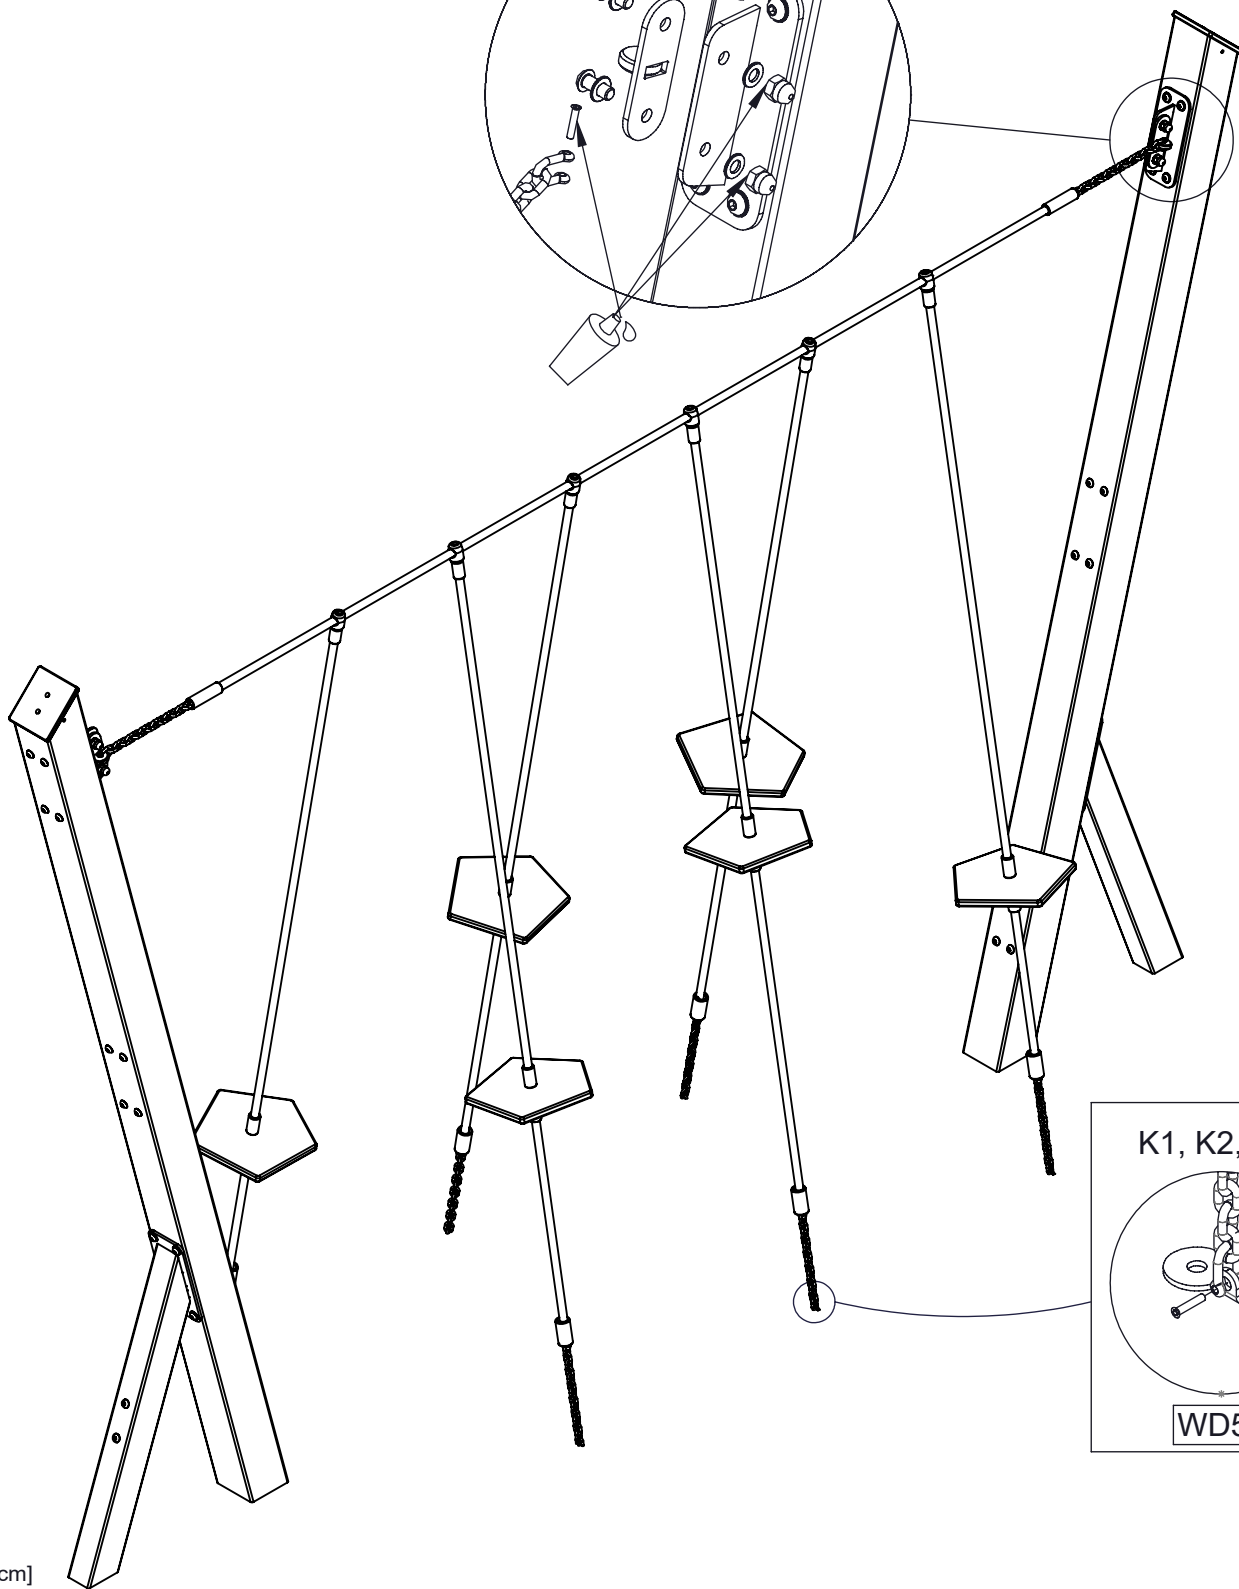

48h

**E92**

300

**E1**

**E93**

**E1**

[cm]

vinci  
play

E94

K1, K2, K3

WD52

vinci  
play

[cm]

1x V002

[cm]

vinci  
play