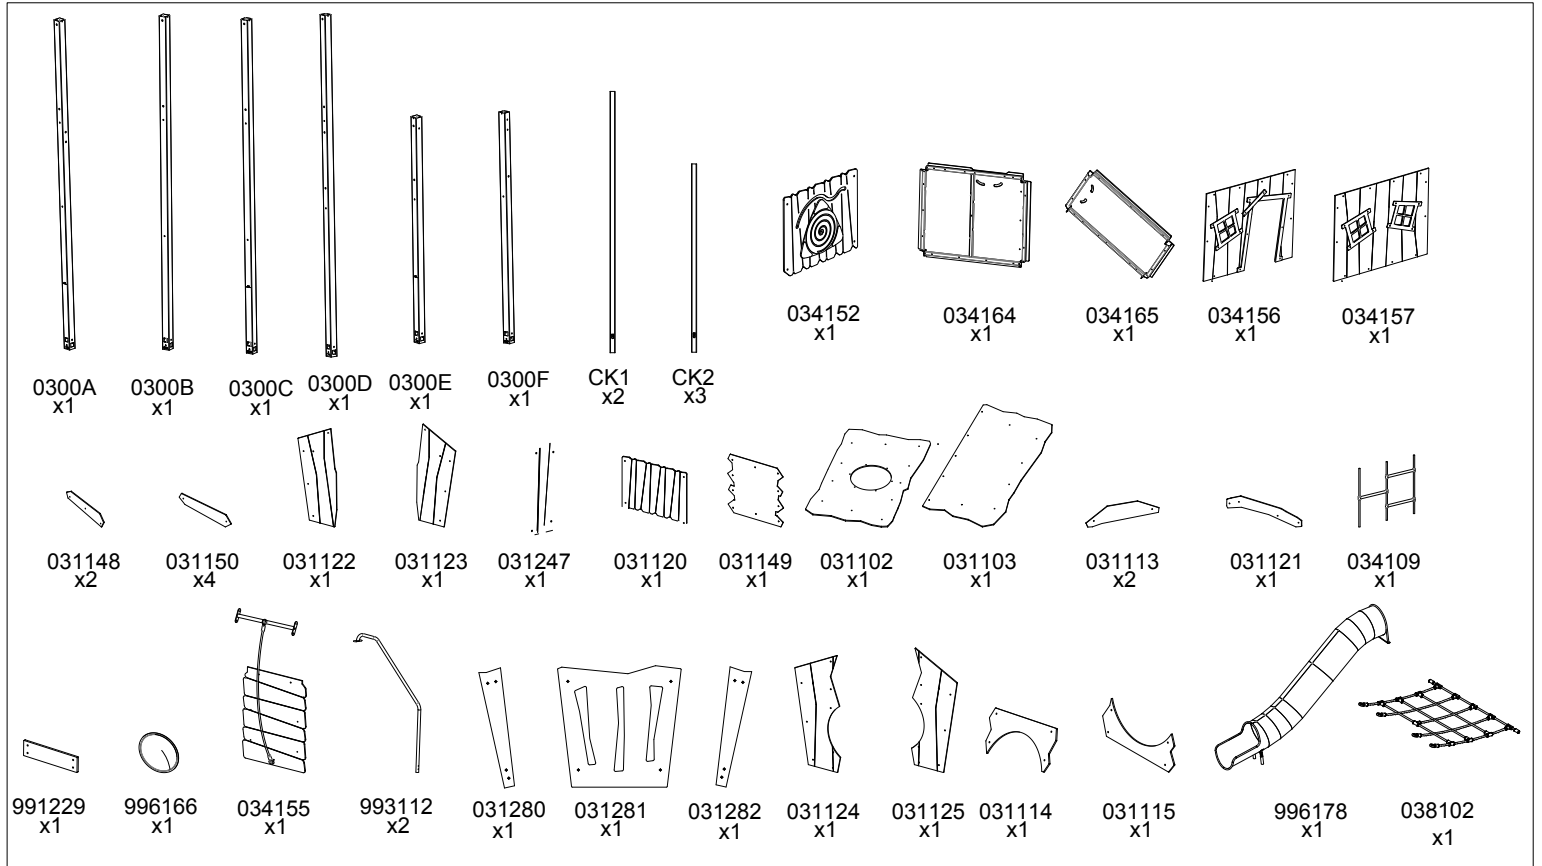

977

[cm]

Vinci
play

0300S1

[cm]

0300S1

[cm]

- 3x CR1 1x CR23
- 4x CR2 2x CR24
- 1x CR3 1x CR25
- 1x CR4 1x CR30
- 2x CR7 1x CR33
- 1x CR8 2x CR34
- 2x CR10 2x CR36
- 1x CR11 1x CR37
- 1x CR12 2x CR40
- 2x CR14 1x CR43
- 2x CR15 1x CR54
- 1x CR17 1x E6
- 2x CR18
- 1x CR19
- 5x CR20
- 1x CR22