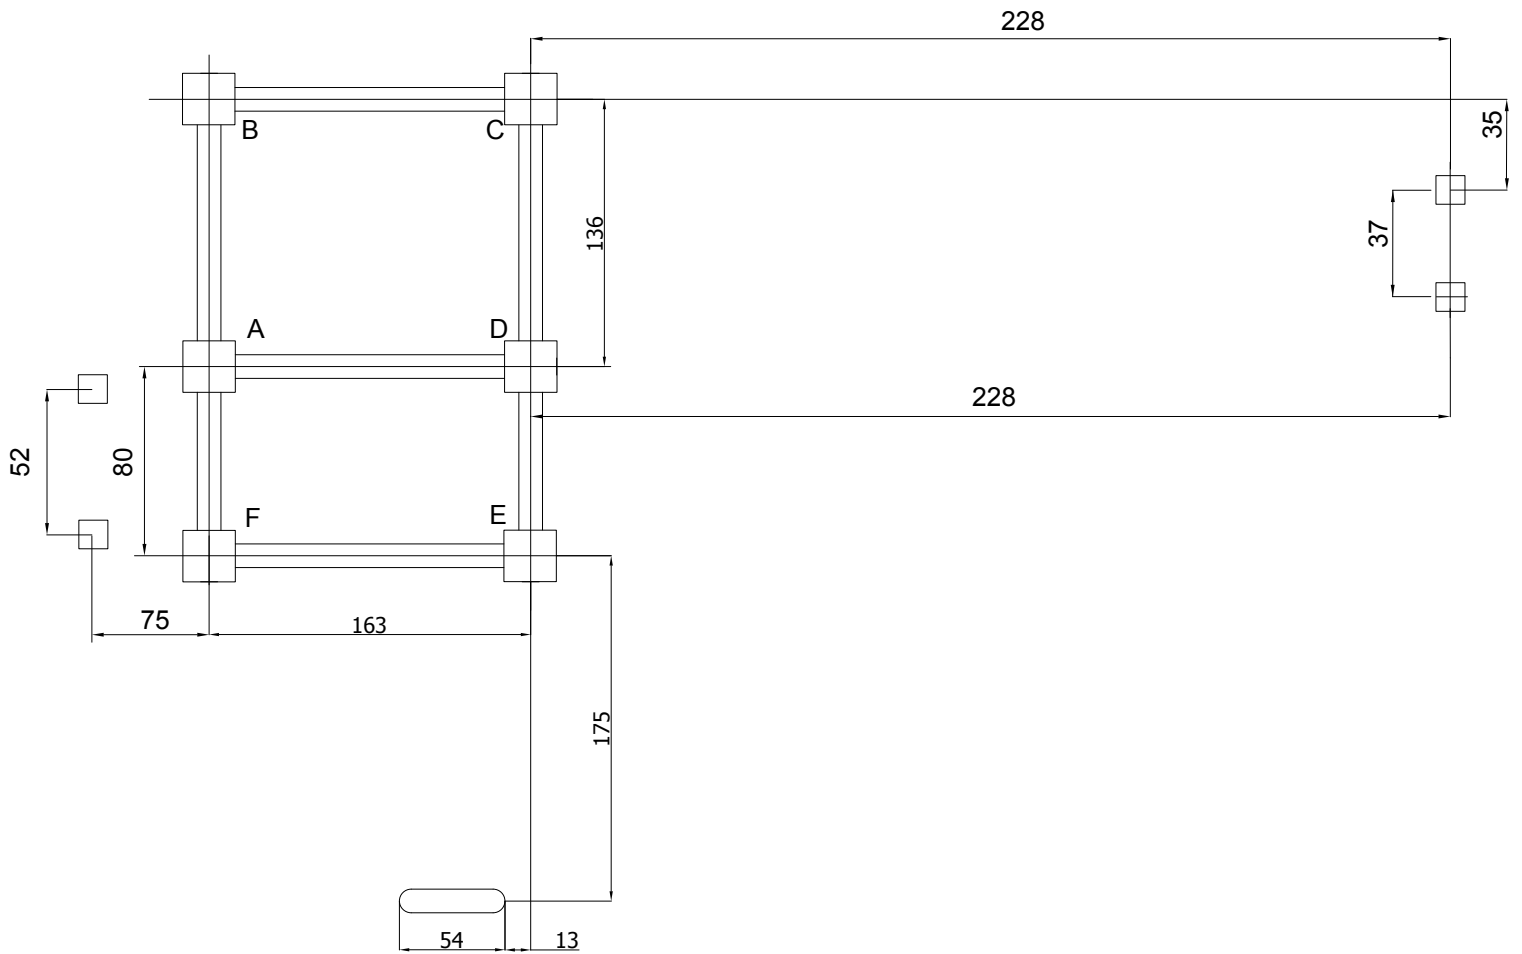

977

[cm]

Vinci
play

0300S1

[cm]

0300S1

[cm]

- 3x CR1 1x CR23
- 4x CR2 2x CR24
- 1x CR3 1x CR25
- 1x CR4 1x CR30
- 2x CR7 1x CR33
- 1x CR8 2x CR34
- 2x CR10 2x CR36
- 1x CR11 1x CR37
- 1x CR12 2x CR40
- 2x CR14 1x CR43
- 2x CR15 1x CR54
- 1x CR17 1x E6
- 2x CR18
- 1x CR19
- 5x CR20
- 1x CR22