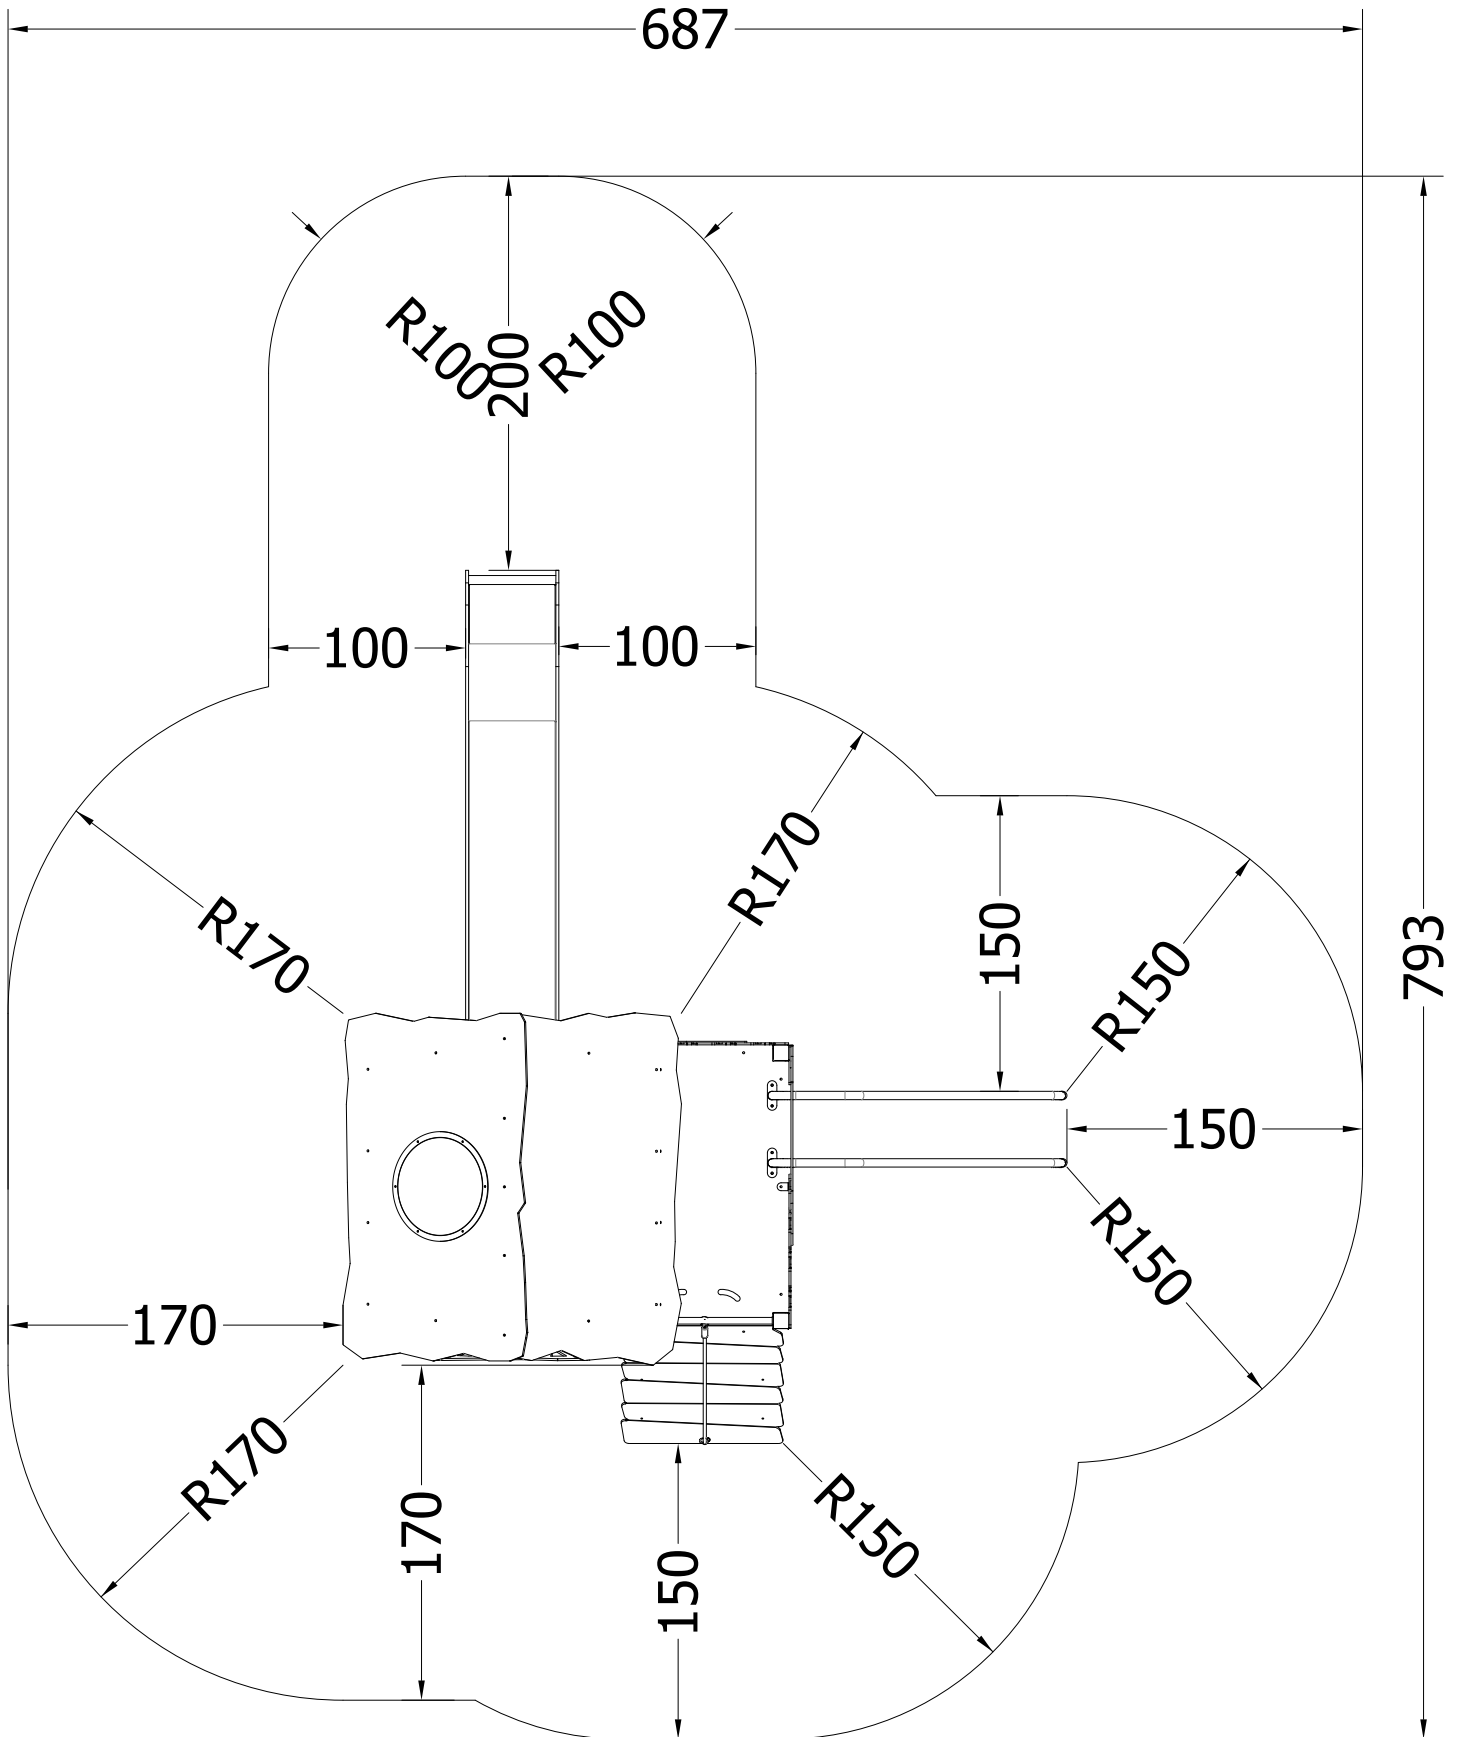

977

[cm]

Vinci
play

0300S1

[cm]

0300S1

[cm]

- 3x CR1 1x CR23
- 4x CR2 2x CR24
- 1x CR3 1x CR25
- 1x CR4 1x CR30
- 2x CR7 1x CR33
- 1x CR8 2x CR34
- 2x CR10 2x CR36
- 1x CR11 1x CR37
- 1x CR12 2x CR40
- 2x CR14 1x CR43
- 2x CR15 1x CR54
- 1x CR17 1x E6
- 2x CR18
- 1x CR19
- 5x CR20
- 1x CR22