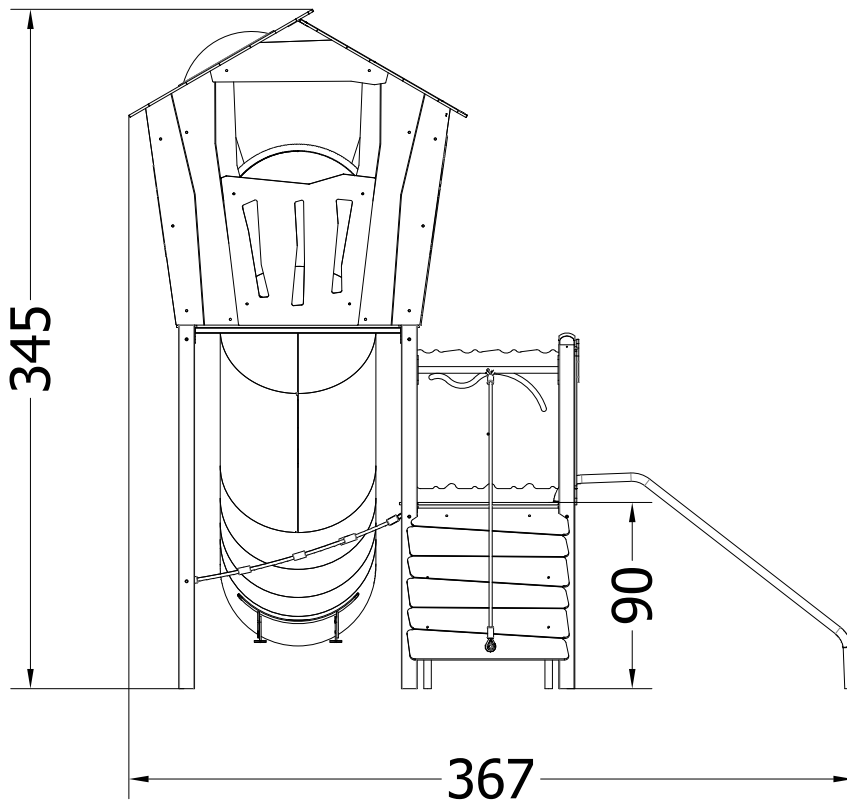

0300

0300S1

14h

180
HIC

[cm]

Vinci
play

0300S1

0300S1

687

R100

200

R100

100

100

R170

R170

977

[cm]

Vinci
play

0300S1

[cm]

0300S1

[cm]

- 3x CR1 1x CR23
- 4x CR2 2x CR24
- 1x CR3 1x CR25
- 1x CR4 1x CR30
- 2x CR7 1x CR33
- 1x CR8 2x CR34
- 2x CR10 2x CR36
- 1x CR11 1x CR37
- 1x CR12 2x CR40
- 2x CR14 1x CR43
- 2x CR15 1x CR54
- 1x CR17 1x E6
- 2x CR18
- 1x CR19
- 5x CR20
- 1x CR22