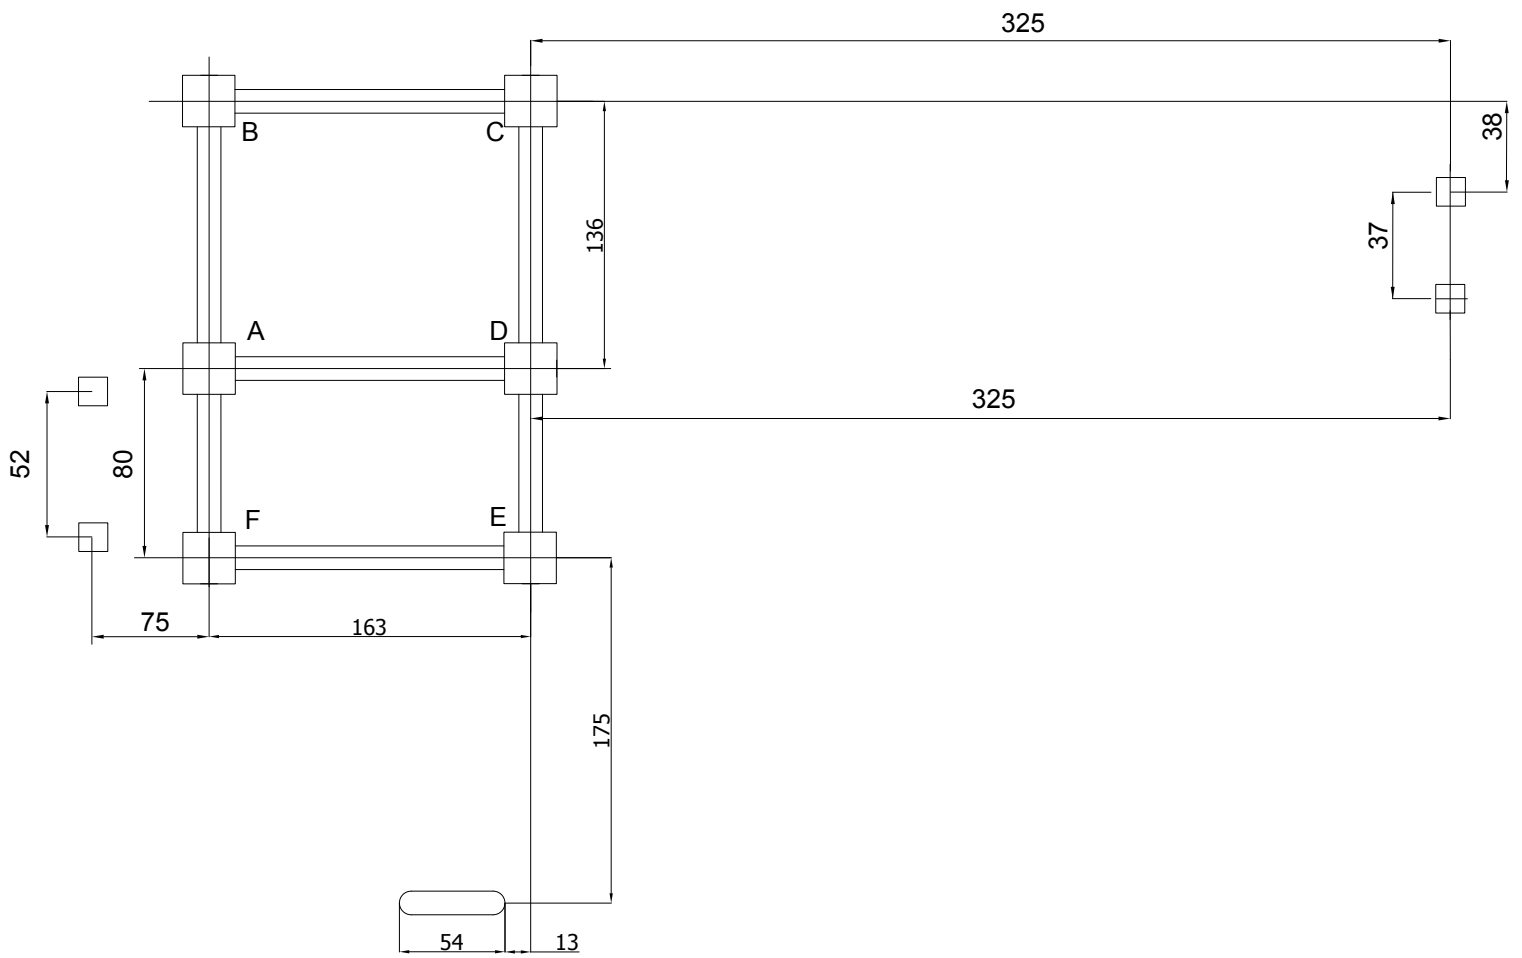

977

[cm]

Vinci
play

0300S1

[cm]

0300S1

[cm]

- 3x CR1 1x CR23
- 4x CR2 2x CR24
- 1x CR3 1x CR25
- 1x CR4 1x CR30
- 2x CR7 1x CR33
- 1x CR8 2x CR34
- 2x CR10 2x CR36
- 1x CR11 1x CR37
- 1x CR12 2x CR40
- 2x CR14 1x CR43
- 2x CR15 1x CR54
- 1x CR17 1x E6
- 2x CR18
- 1x CR19
- 5x CR20
- 1x CR22