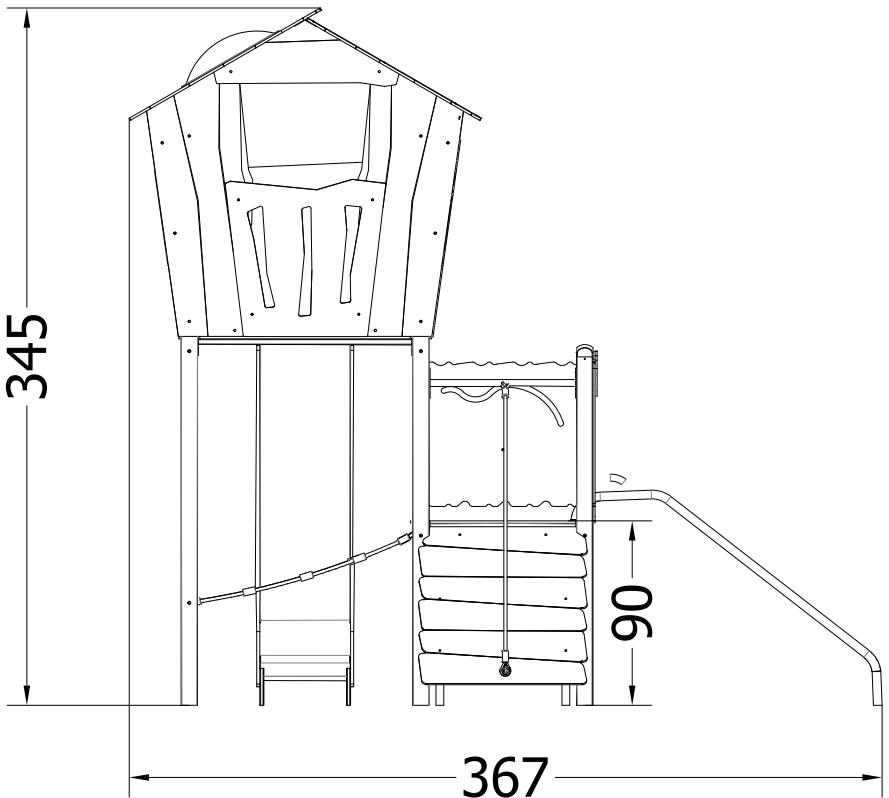

0300

0300S1

14h

180
HIC

[cm]

Vinci
play

0300S1

0300S1

687

R100

200

R100

100

100

R170

R170

977

[cm]

Vinci
play

0300S1

[cm]

0300S1

[cm]

- 3x CR1 1x CR23
- 4x CR2 2x CR24
- 1x CR3 1x CR25
- 1x CR4 1x CR30
- 2x CR7 1x CR33
- 1x CR8 2x CR34
- 2x CR10 2x CR36
- 1x CR11 1x CR37
- 1x CR12 2x CR40
- 2x CR14 1x CR43
- 2x CR15 1x CR54
- 1x CR17 1x E6
- 2x CR18
- 1x CR19
- 5x CR20
- 1x CR22