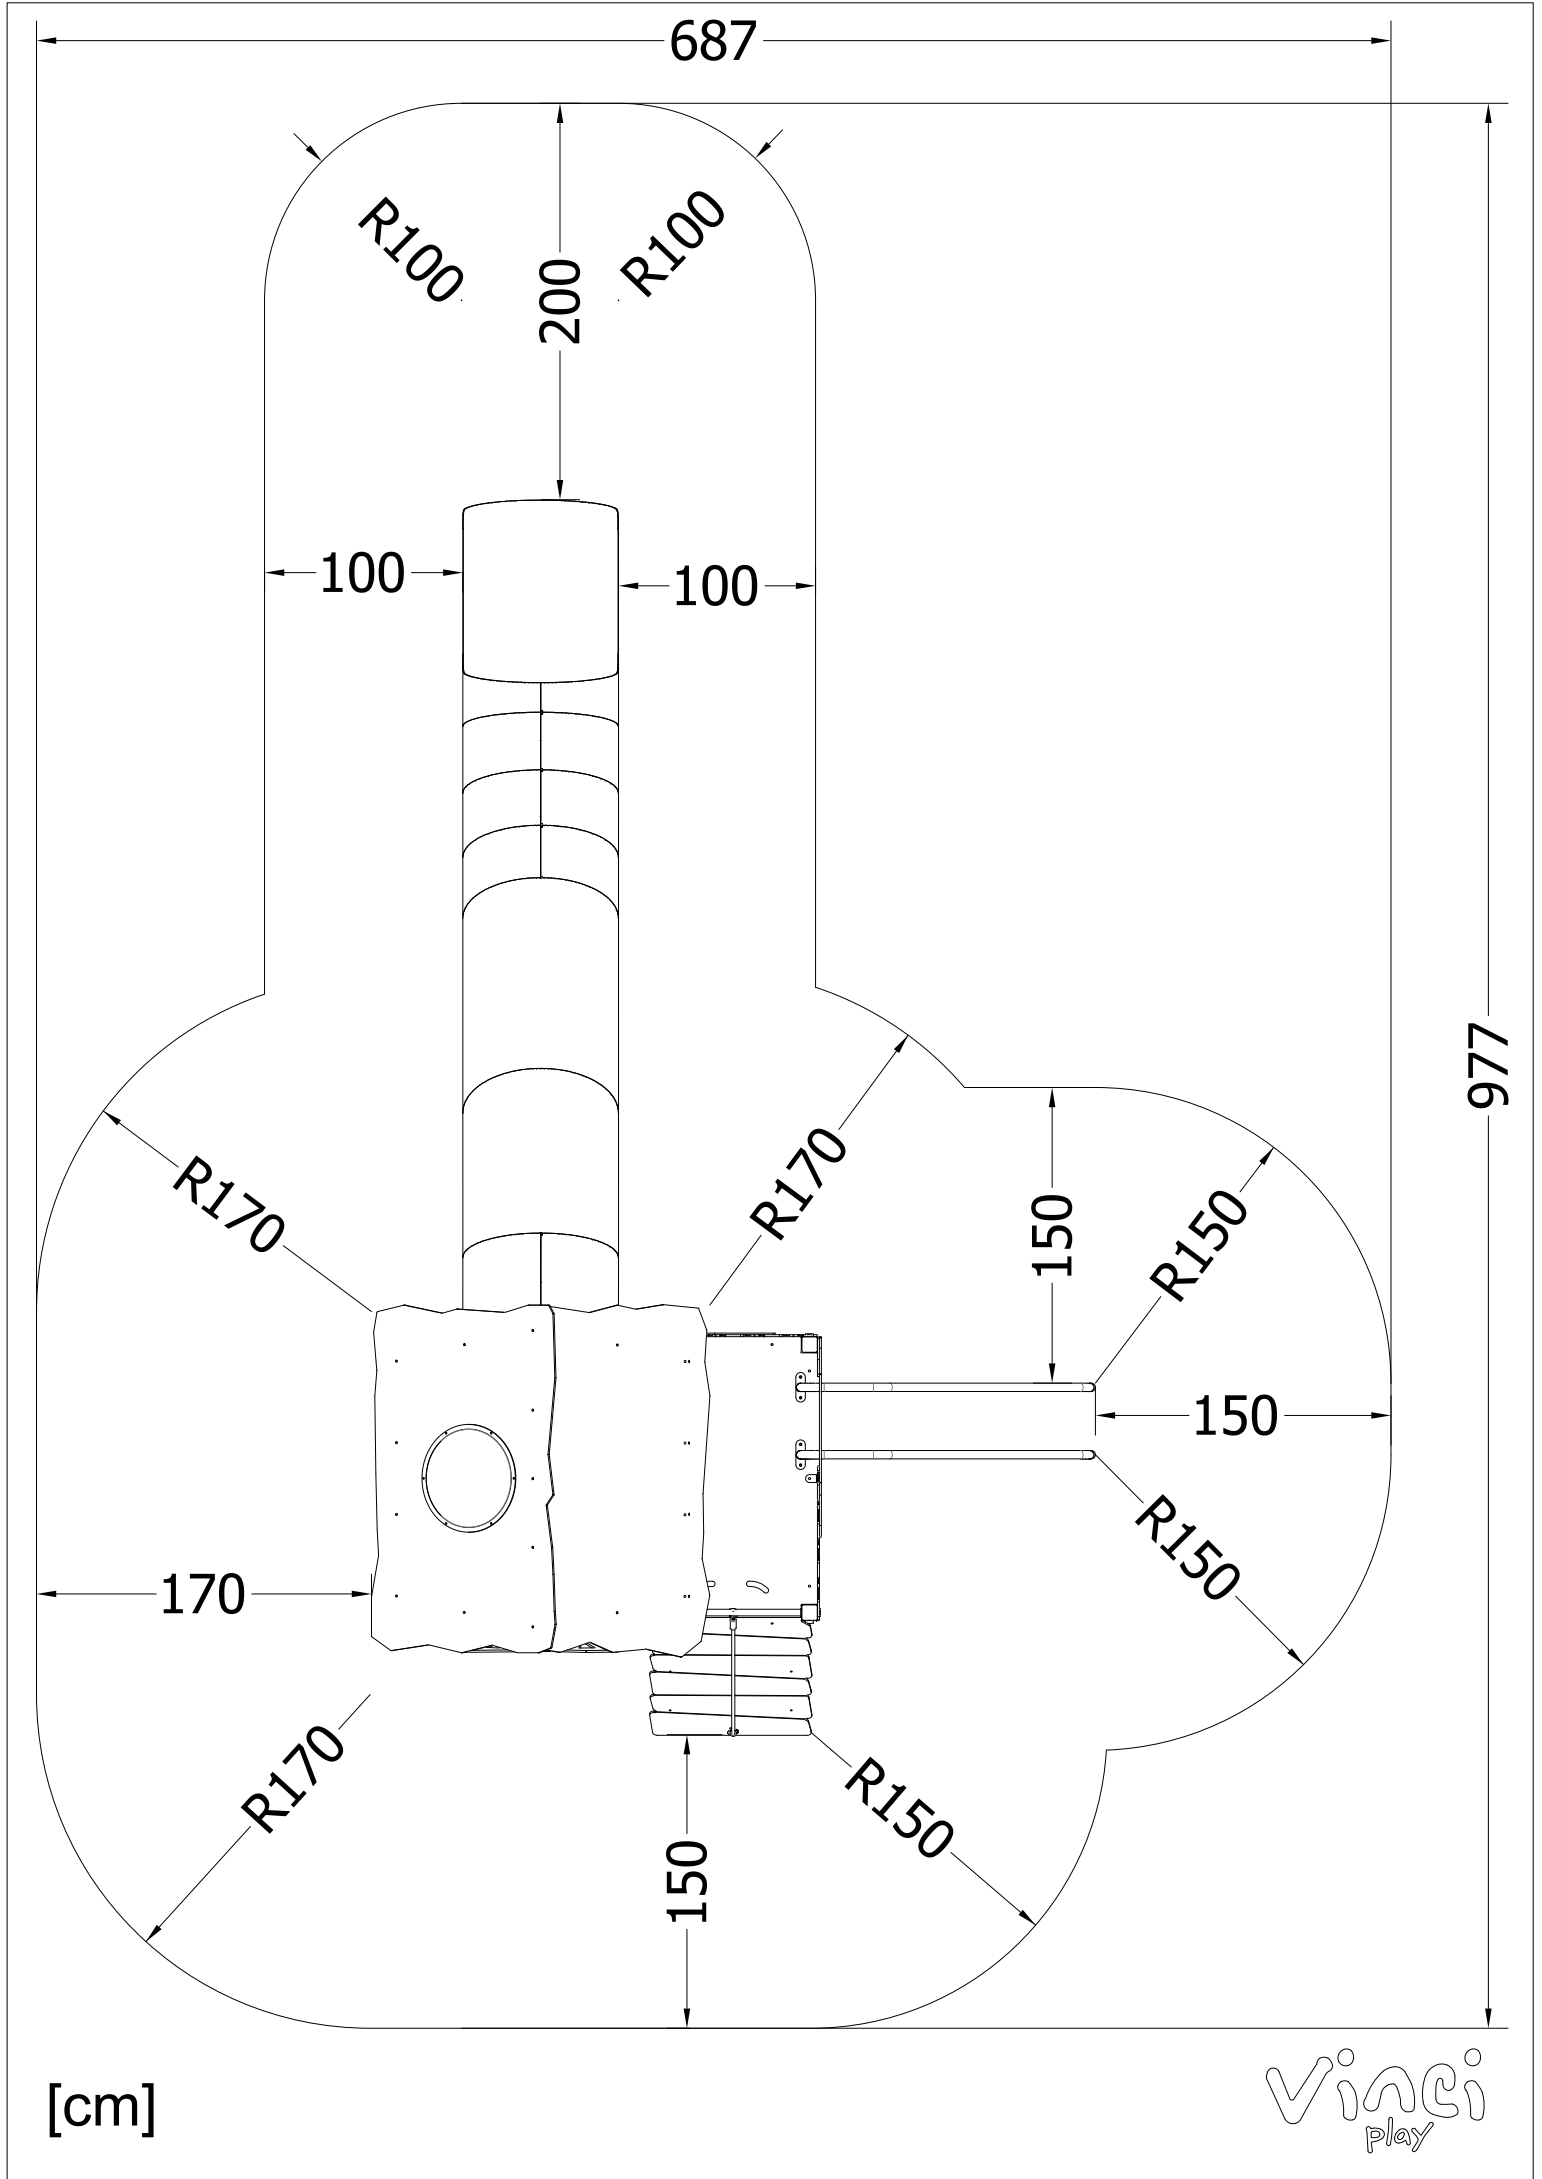

0300

0300S1

14h

180
HIC

[cm]

Vinci
play

0300S1

0300S1

977

[cm]

Vinci
play

0300S1

[cm]

0300S1

[cm]

- 3x CR1 1x CR23
- 4x CR2 2x CR24
- 1x CR3 1x CR25
- 1x CR4 1x CR30
- 2x CR7 1x CR33
- 1x CR8 2x CR34
- 2x CR10 2x CR36
- 1x CR11 1x CR37
- 1x CR12 2x CR40
- 2x CR14 1x CR43
- 2x CR15 1x CR54
- 1x CR17 1x E6
- 2x CR18
- 1x CR19
- 5x CR20
- 1x CR22