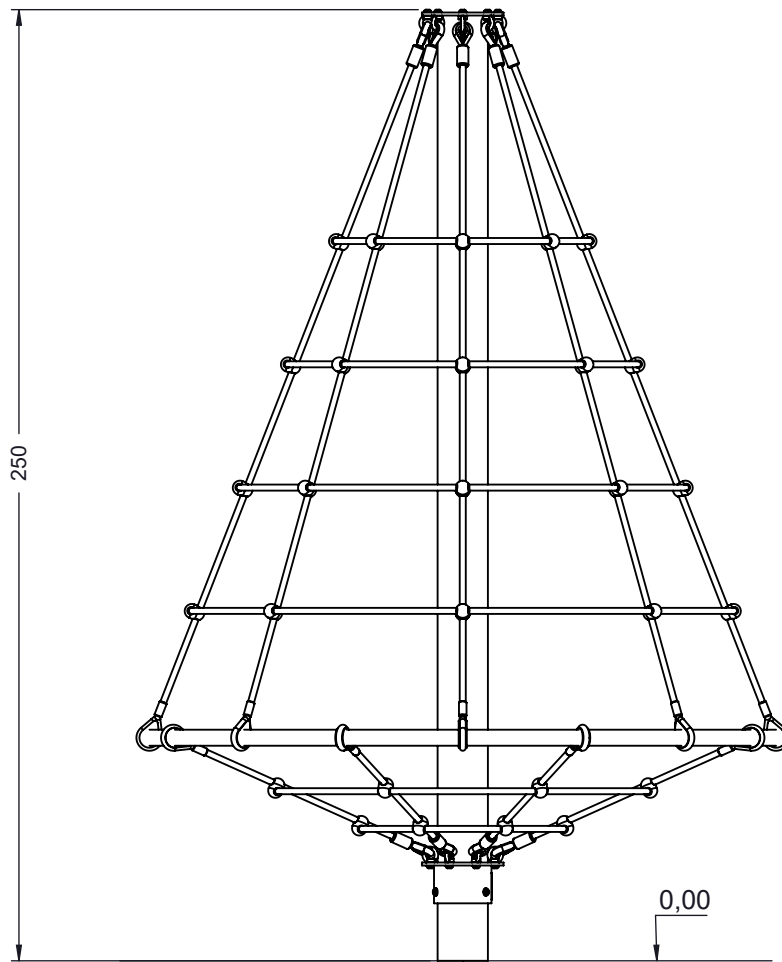

[cm]

vinci
play