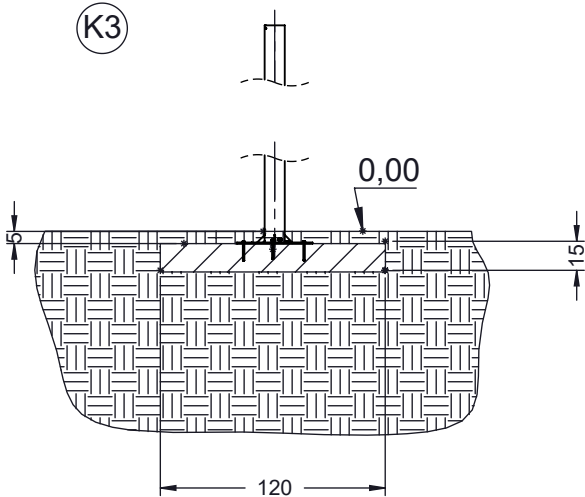

vinci
play

K1

K3

| | |
|---|---|
|  | K3 |
| M12x120 x4 |  |
| NOT INCLUDED |  |

[cm]

vinci play

043106
x1

045114
x1

| | ST/INOX |
|----|---------|
| 1x | E25 |
| 2x | E185 |
| 1x | Z17 |
| 1x | V002 |

E185

E185

[cm]

vinci
play

150kg !!!

150kg !!!

E25

V002

Part No:
000000-
00000

000000-00000

[cm]

vinci
play