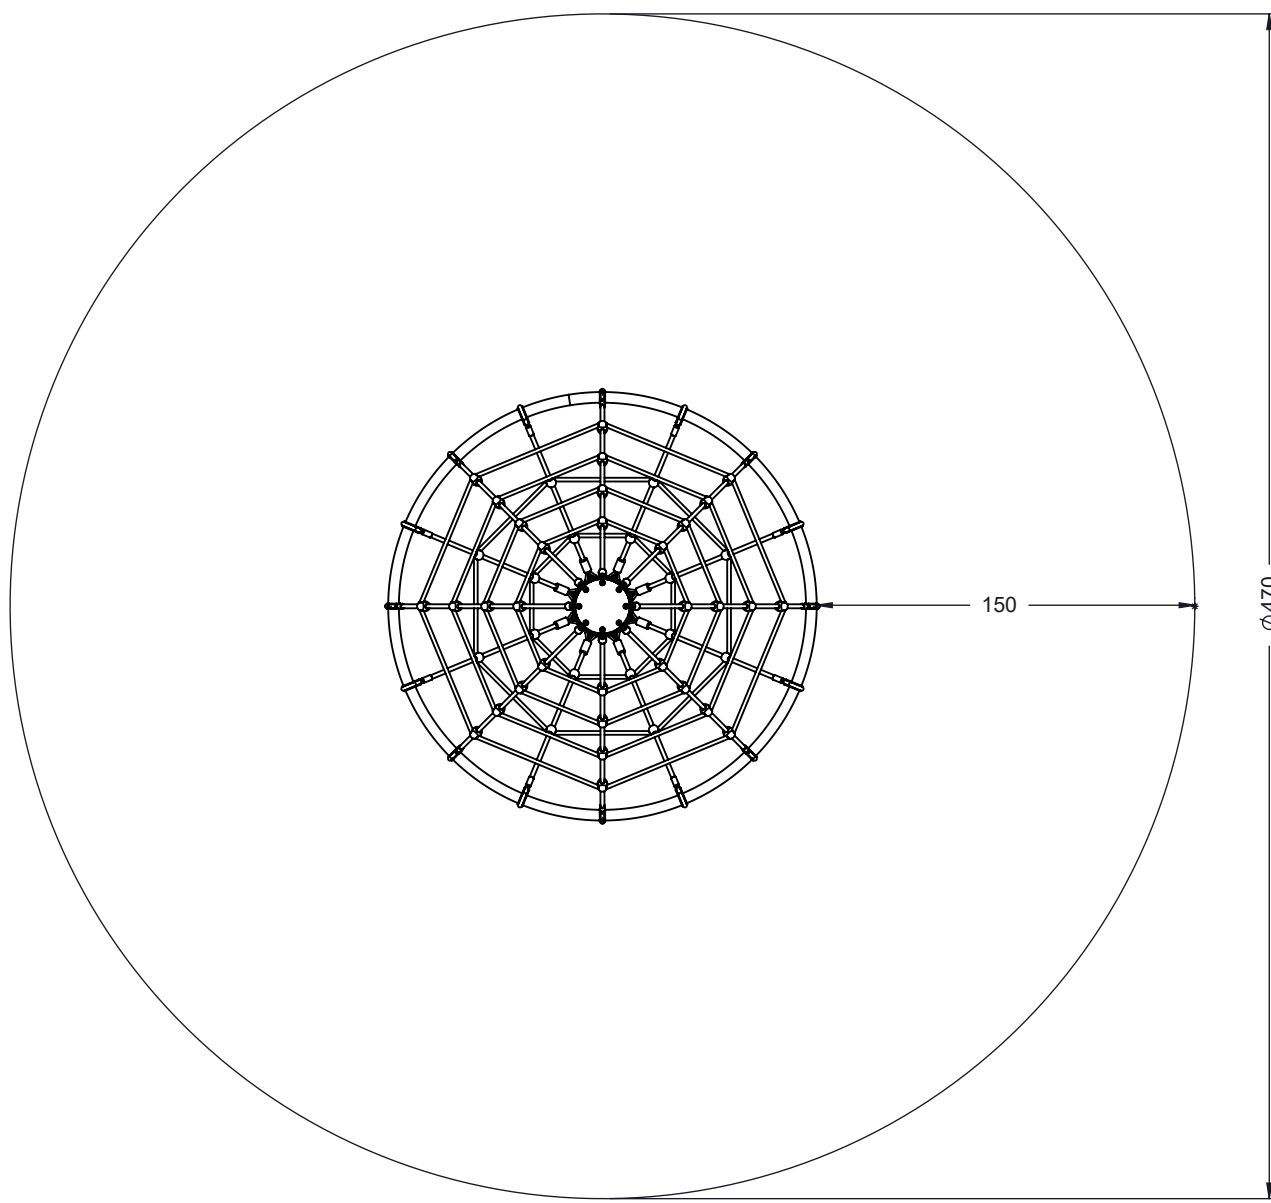

[cm]

vinci
play