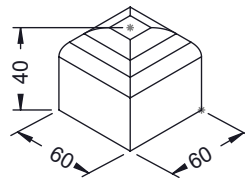

vinci
play

K1

K3

| | |
|---|---|
|  | K3 |
| M12x120 x4 |  |
| NOT INCLUDED |  |

[cm]

vinci play

043106
x1

045114
x1

| | ST/INOX |
|----|---------|
| 1x | E25 |
| 2x | E185 |
| 1x | Z17 |
| 1x | V002 |

E185

E185

[cm]

vinci
play

150kg !!!

150kg !!!

E25

V002

Part No:
000000-
00000

000000-00000

[cm]

vinci
play