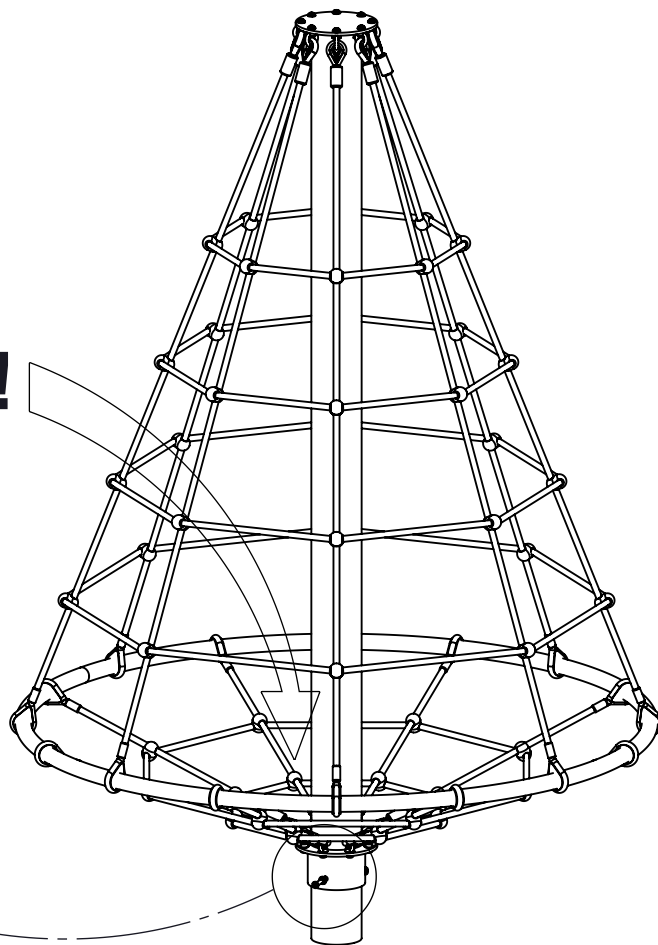

vinci
play

K1

K3

| | |
|---|---|
|  | K3 |
| M12x120 x4 |  |
| NOT INCLUDED |  |

[cm]

vinci play

043106
x1

045114
x1

| | ST/INOX |
|----|---------|
| 1x | E25 |
| 2x | E185 |
| 1x | Z17 |
| 1x | V002 |

E185

E185

[cm]

vinci
play

150kg !!!

150kg !!!

E25

V002

Part No:
000000-
00000

000000-00000

[cm]

vinci
play