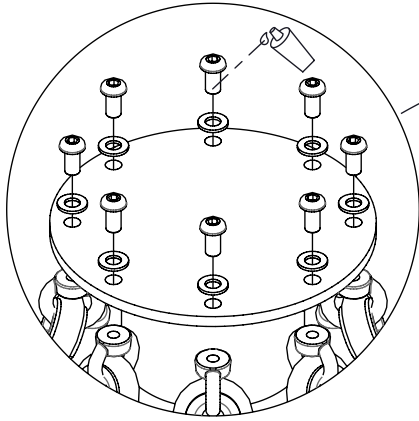

vinci
play

K1

K3

| | |
|---|---|
|  | K3 |
| M12x120 x4 |  |
| NOT INCLUDED |  |

[cm]

vinci play

043106
x1

045114
x1

| | ST/INOX |
|----|---------|
| 1x | E25 |
| 2x | E185 |
| 1x | Z17 |
| 1x | V002 |

E185

E185

[cm]

vinci
play

150kg !!!

150kg !!!

E25

V002

Part No:
000000-
00000

000000-00000

[cm]

vinci
play