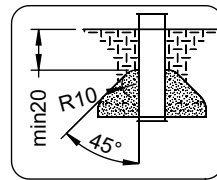

vinci
play

K1

K3

| | |
|---|---|
|  | K3 |
| M12x120 x4 |  |
| NOT INCLUDED |  |

[cm]

vinci play

043106
x1

045114
x1

| | ST/INOX |
|----|---------|
| 1x | E25 |
| 2x | E185 |
| 1x | Z17 |
| 1x | V002 |

E185

E185

[cm]

vinci
play

150kg !!!

150kg !!!

E25

V002

Part No:
000000-
00000

000000-00000

[cm]

vinci
play