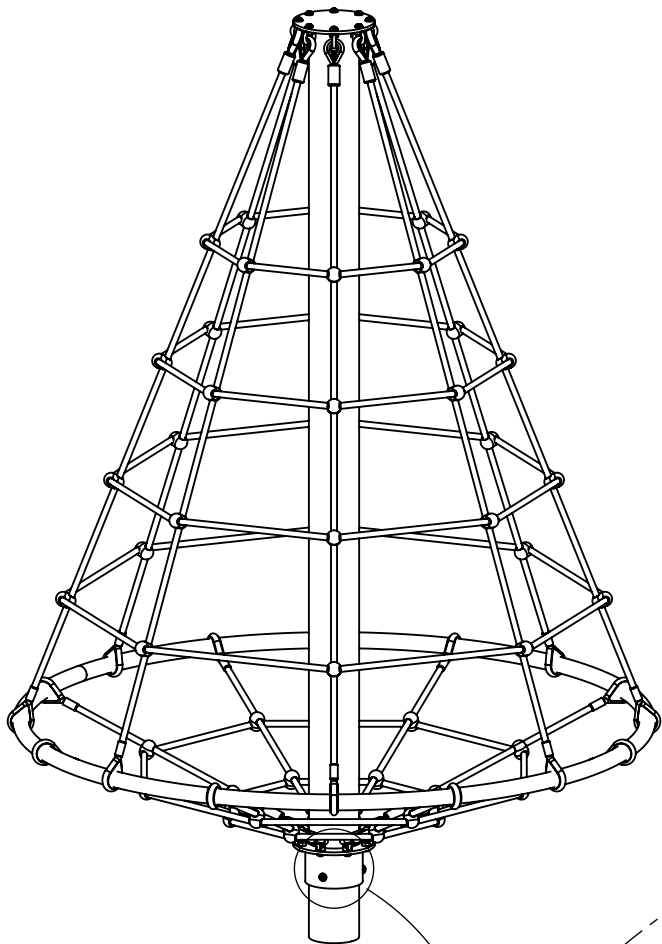

→
→

vinci play
Art. Nr.

Year 202

EN 1176-1: 2017

Vinci Group Sp. z o.o.
Pogrzeb, ul. Kłobucka 6
05-410 Młochów
POLAND
+48 42 209 24 80
www.vinci-play.com
www.babycom.pl

V002

Part No:
000000-
00000

000000-00000

[cm]

vinci
play