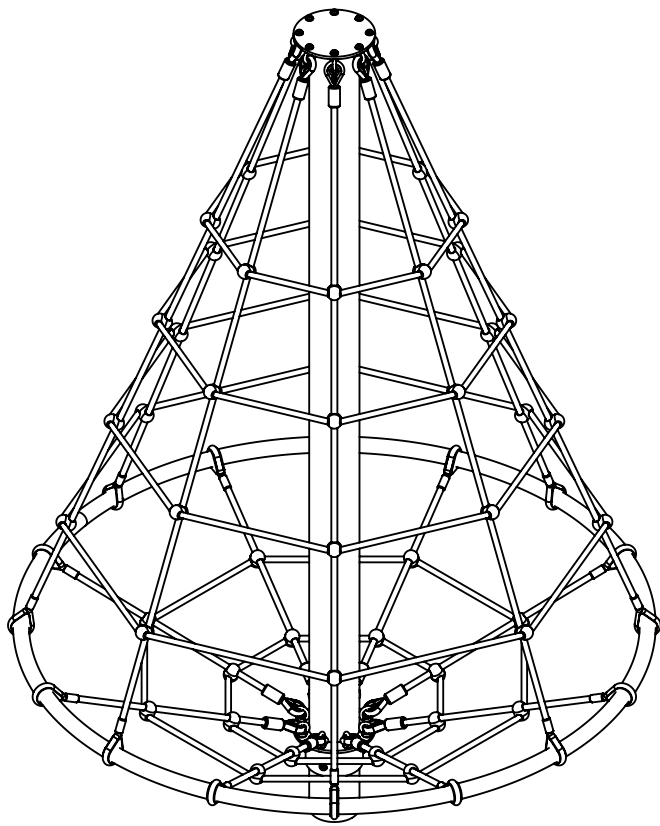

0416-1

v013
10.06.2021
A. H.
[cm]

vinci
play

[cm]

vinci
play

[cm]

vinci
play

[cm]

vinci
play

K1

K3

| | |
|---|---|
|  | K3 |
| M12x120 x4 |  |
| NOT INCLUDED |  |

[cm]

vinci play

043106
x1

045114
x1

| | ST/INOX |
|----|---------|
| 1x | E25 |
| 2x | E185 |
| 1x | Z17 |
| 1x | V002 |

E185

E185

[cm]

vinci
play

150kg !!!

150kg !!!

E25

V002

Part No:
000000-
00000

000000-00000

[cm]

vinci
play