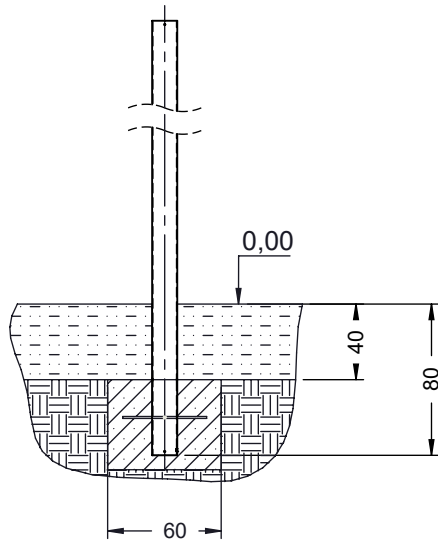

vinci
play

K1

K3

| | |
|---|---|
|  | K3 |
| M12x120 x4 |  |
| NOT INCLUDED |  |

[cm]

vinci play

043106
x1

045114
x1

| | ST/INOX |
|----|---------|
| 1x | E25 |
| 2x | E185 |
| 1x | Z17 |
| 1x | V002 |

E185

E185

[cm]

vinci
play

150kg !!!

150kg !!!

E25

V002

Part No:
000000-
00000

000000-00000

[cm]

vinci
play