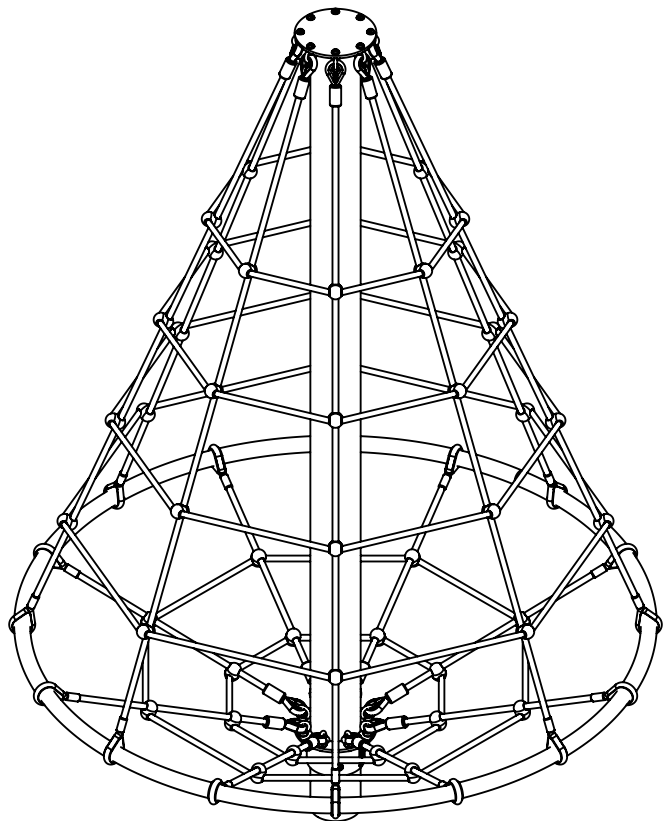

0416-1

v013
10.06.2021
A. H.
[cm]

vinci
play

[cm]

vinci
play

[cm]

vinci
play

[cm]

vinci
play

K1

K3

| | |
|---|---|
|  | K3 |
| M12x120 x4 |  |
| NOT INCLUDED |  |

[cm]

vinci play

043106
x1

045114
x1

| | ST/INOX |
|----|---------|
| 1x | E25 |
| 2x | E185 |
| 1x | Z17 |
| 1x | V002 |

E185

E185

[cm]

vinci
play

150kg !!!

150kg !!!

E25

V002

Part No:
000000-
00000

000000-00000

[cm]

vinci
play