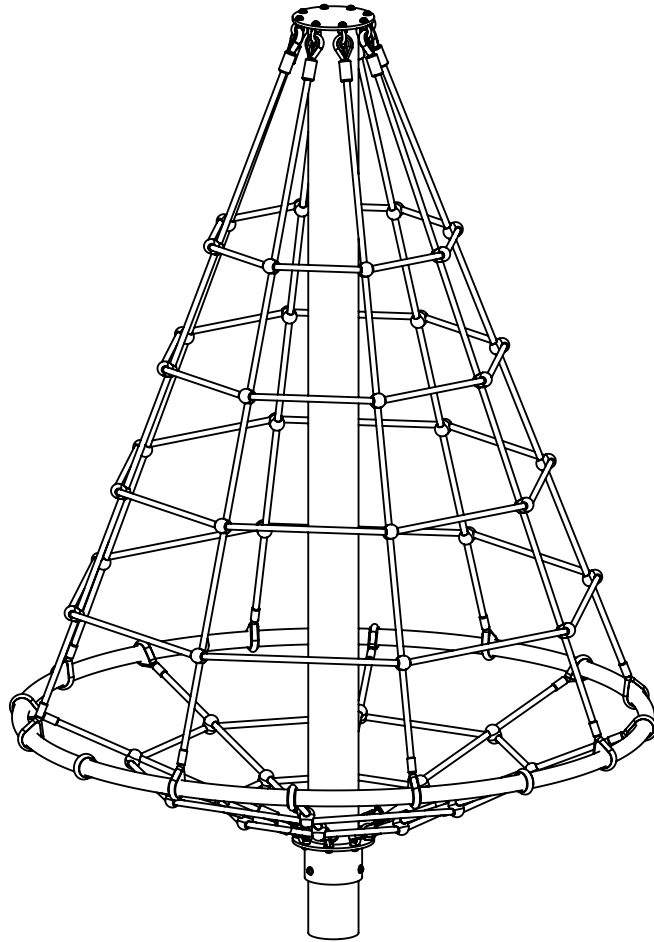

0416-1

v013
10.06.2021
A. H.
[cm]

vinci
play