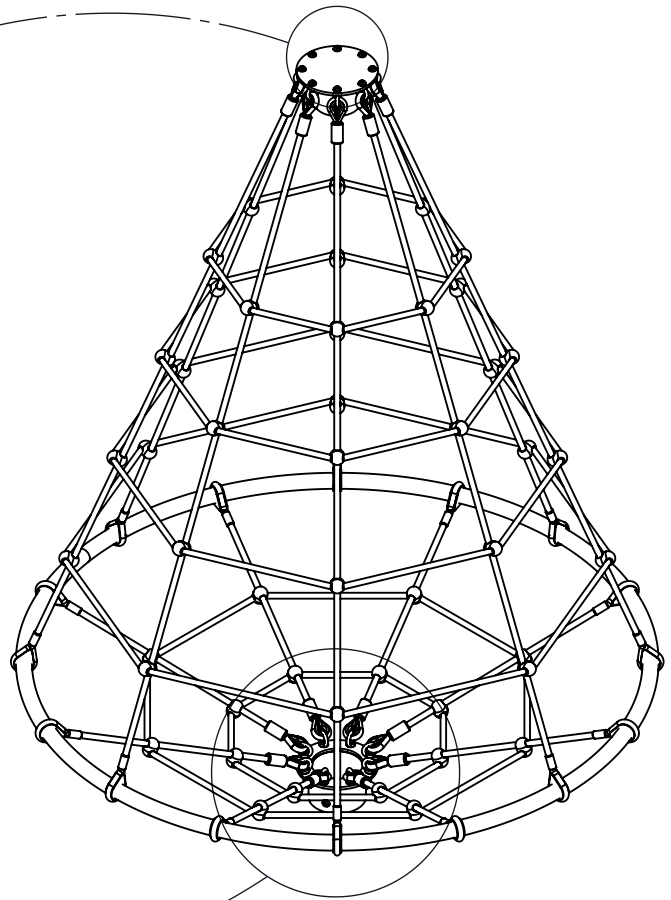

vinci
play

K1

K3

| | |
|---|---|
|  | K3 |
| M12x120 x4 |  |
| NOT INCLUDED |  |

[cm]

vinci play

043106
x1

045114
x1

| | ST/INOX |
|----|---------|
| 1x | E25 |
| 2x | E185 |
| 1x | Z17 |
| 1x | V002 |

E185

E185

[cm]

vinci
play

150kg !!!

150kg !!!

E25

V002

Part No:
000000-
00000

000000-00000

[cm]

vinci
play