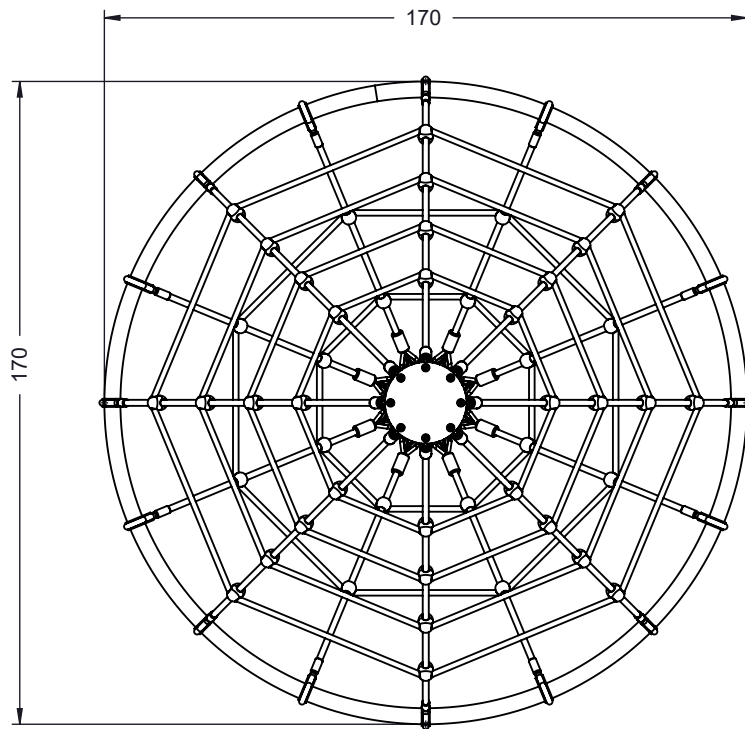

[cm]

vinci
play