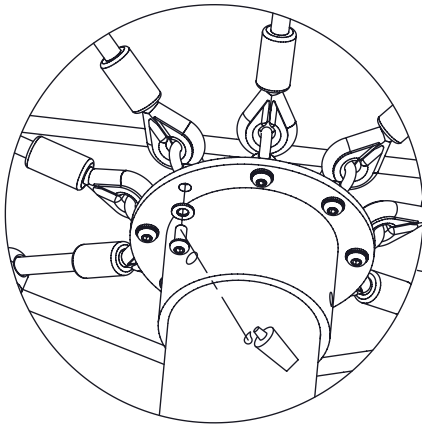

vinci
play

K1

K3

| | |
|---|---|
|  | K3 |
| M12x120 x4 |  |
| NOT INCLUDED |  |

[cm]

vinci play

043106
x1

045114
x1

| | ST/INOX |
|----|---------|
| 1x | E25 |
| 2x | E185 |
| 1x | Z17 |
| 1x | V002 |

E185

E185

[cm]

vinci
play

150kg !!!

150kg !!!

E25

V002

Part No:
000000-
00000

000000-00000

[cm]

vinci
play