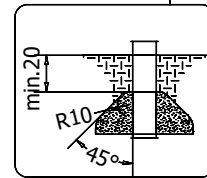

WD1552

v012
17.11.2021
B. K.
[cm]

vinci
play

[cm]

vinci
play

[cm]

vinci
play

	K2, K3
	M10x120 x32
	Ø10
NOT INCLUDED	

[cm]

 x2	4h	<60 HIC	 x8 0.06 m ³			10 	48h 	K2/K3 x8 0.02 m ³
--	----	------------	---	---	---	--	--	------------------------------------

vinci
play

14715990
x8

142109
x2

141100
x2

141311
x8

141313
x4