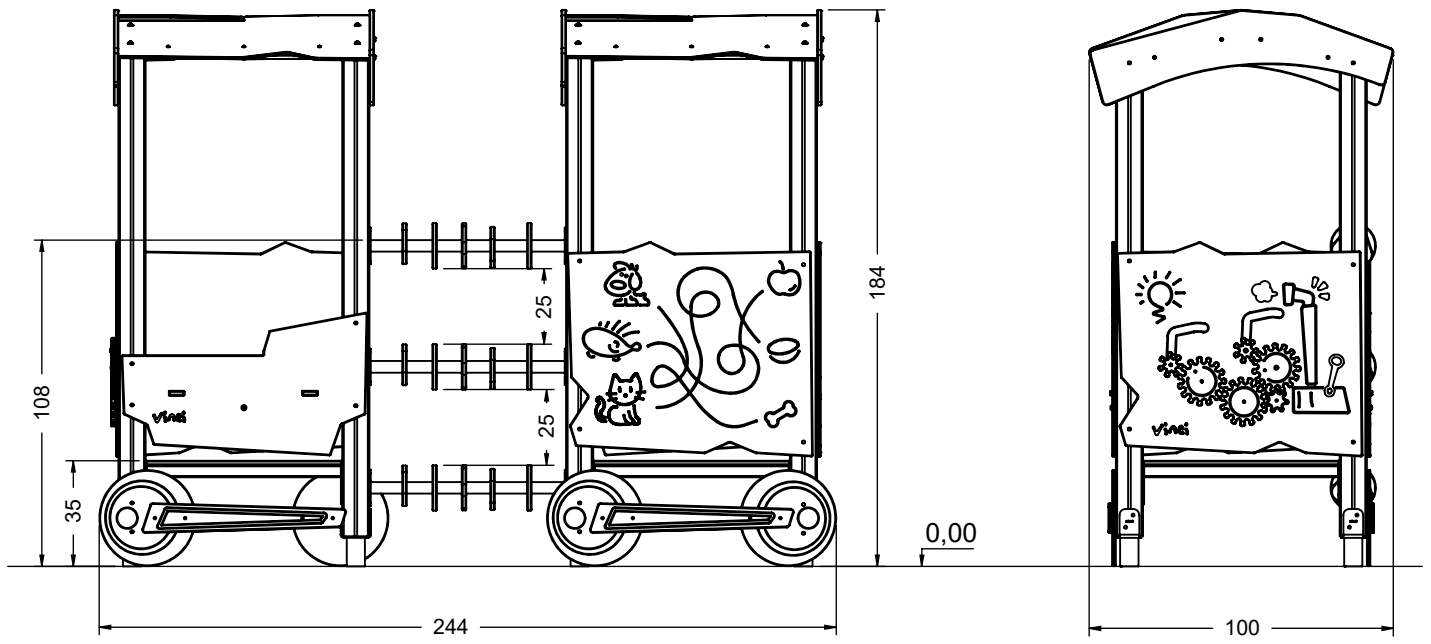

WD1552

v012
17.11.2021
B. K.
[cm]

vinci
play

[cm]

vinci
play

[cm]

vinci
play

	K2, K3
	M10x120 x32
	Ø10
NOT INCLUDED	

[cm]

 x2	4h	<60 HIC	 x8 0.06 m ³			10 	48h 	K2/K3 x8 0.02 m ³
--	----	------------	---	---	---	--	--	------------------------------------

vinci
play

14715990
x8

142109
x2

141100
x2

141311
x8

141313
x4