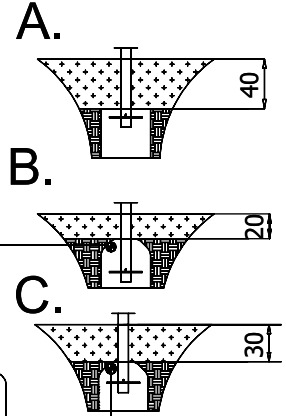

WD1552

v012
17.11.2021
B. K.
[cm]

vinci
play

[cm]

vinci
play

[cm]

vinci
play

	K2, K3
	M10x120 x32
	Ø10
NOT INCLUDED	

[cm]

 x2	4h	<60 HIC	 x8 0.06 m ³			10 	48h 	K2/K3 x8 0.02 m ³
--	----	------------	---	---	---	--	--	------------------------------------

vinci
play

14715990
x8

142109
x2

141100
x2

141311
x8

141313
x4