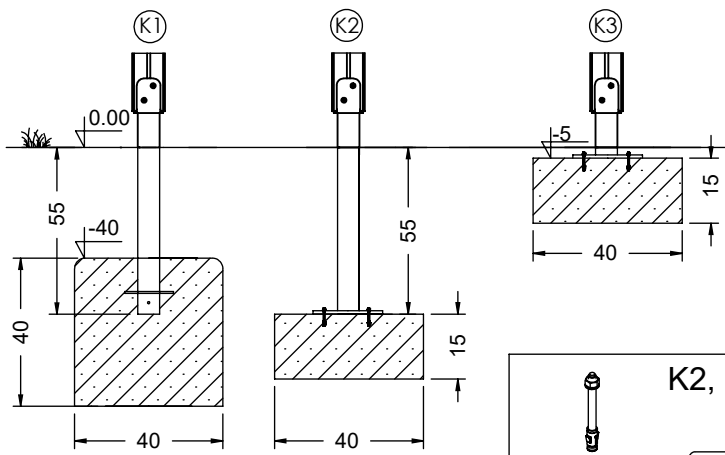

WD1552

v012
17.11.2021
B. K.
[cm]

vinci
play

[cm]

vinci
play

[cm]

vinci
play

	K2, K3
	M10x120 x32
	Ø10
NOT INCLUDED	

[cm]

 x2	4h	<60 HIC	 x8 0.06 m ³			10 	48h 	K2/K3 x8 0.02 m ³
--	----	------------	---	---	---	--	--	------------------------------------

vinci
play

14715990
x8

142109
x2

141100
x2

141311
x8

141313
x4