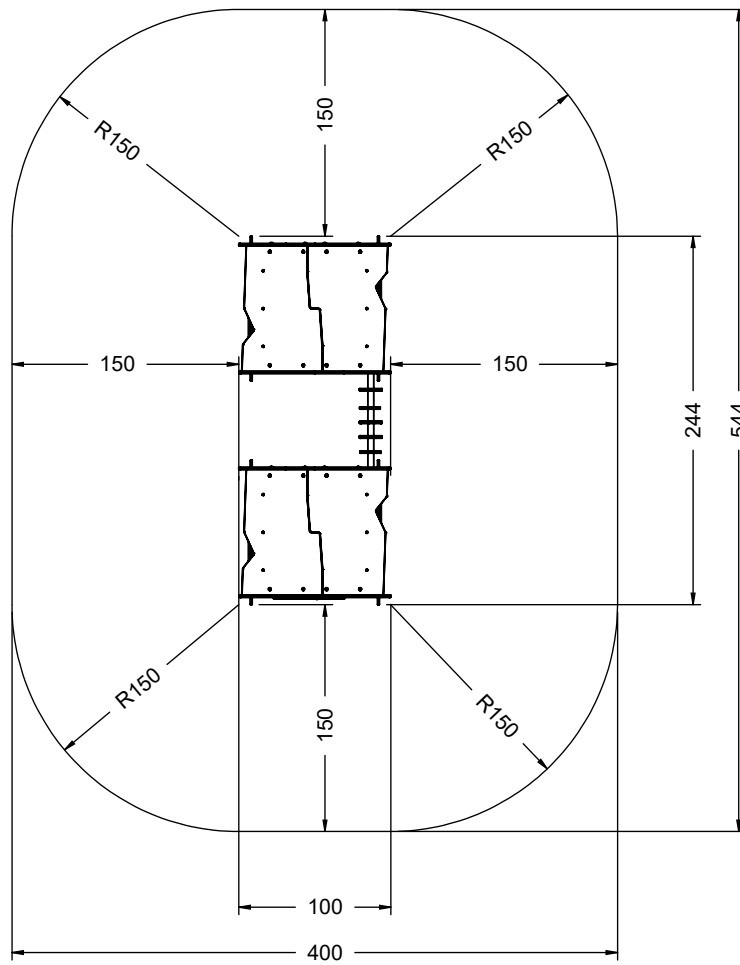

WD1552

v012
17.11.2021
B. K.
[cm]

vinci
play

[cm]

vinci
play

[cm]

vinci
play

	K2, K3
	M10x120 x32
	Ø10
NOT INCLUDED	

[cm]

 x2	4h	<60 HIC	 x8 0.06 m ³			10 	48h 	K2/K3 x8 0.02 m ³
--	----	------------	---	---	---	--	--	------------------------------------

vinci
play

14715990
x8

142109
x2

141100
x2

141311
x8

141313
x4