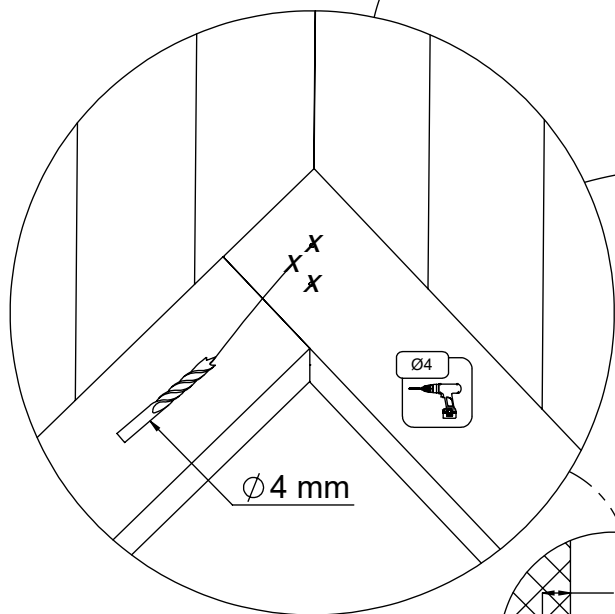

[cm]

vinci
play