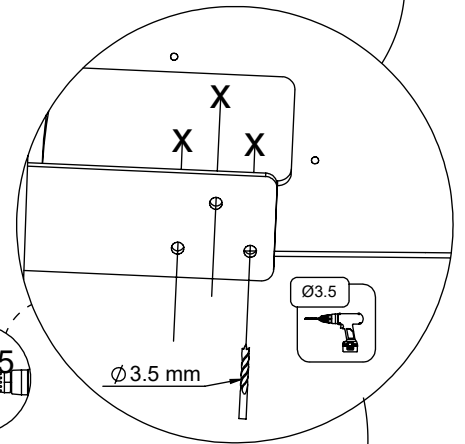

[cm]

vinci play

3x 5x80 sxs

vinci
play

[cm]

Ø 24 mm

Ø24

4x 8x80sxt

Z

! Z

! 30mm < Z < 85mm

4x 5x50sxs

2x 128181

4x 5x50sxs

[cm]

vinci play

2x b390

A

A=A≈62

4x 8x50sxi

[cm]

vinci
play

18x 5x30sxs

[cm]

vinci play

8x 5x50sxs

8x 5x50sxs

[cm]

vinci
play

4x 5x50sxs

4x 5x50sxs

[cm]