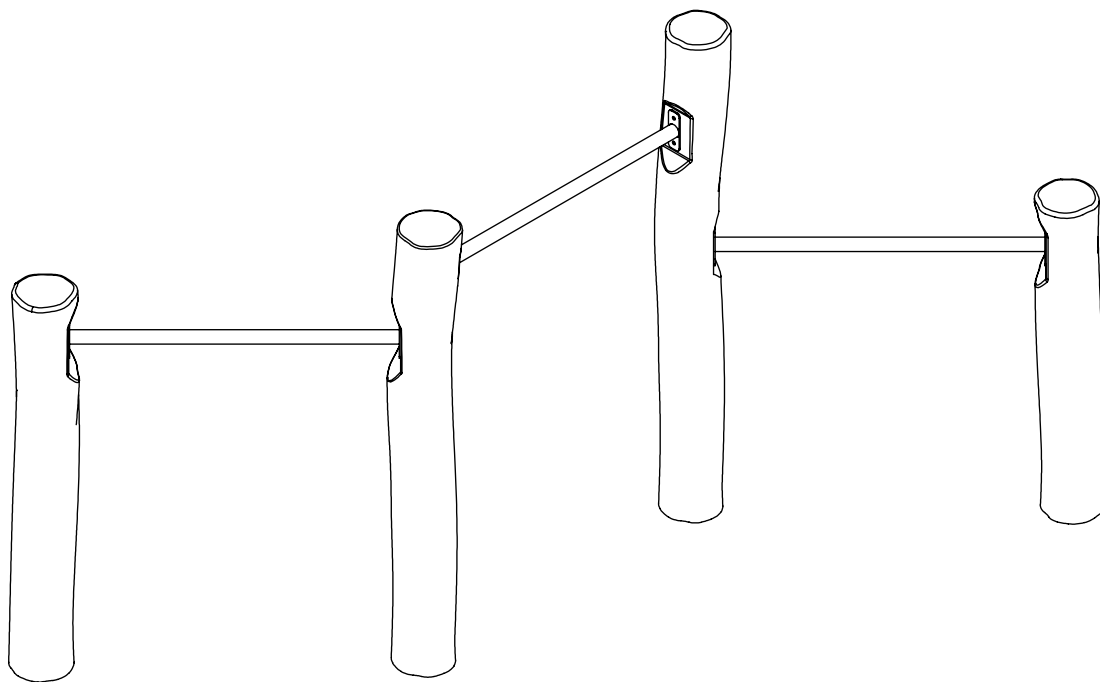

[cm]

vinci
play