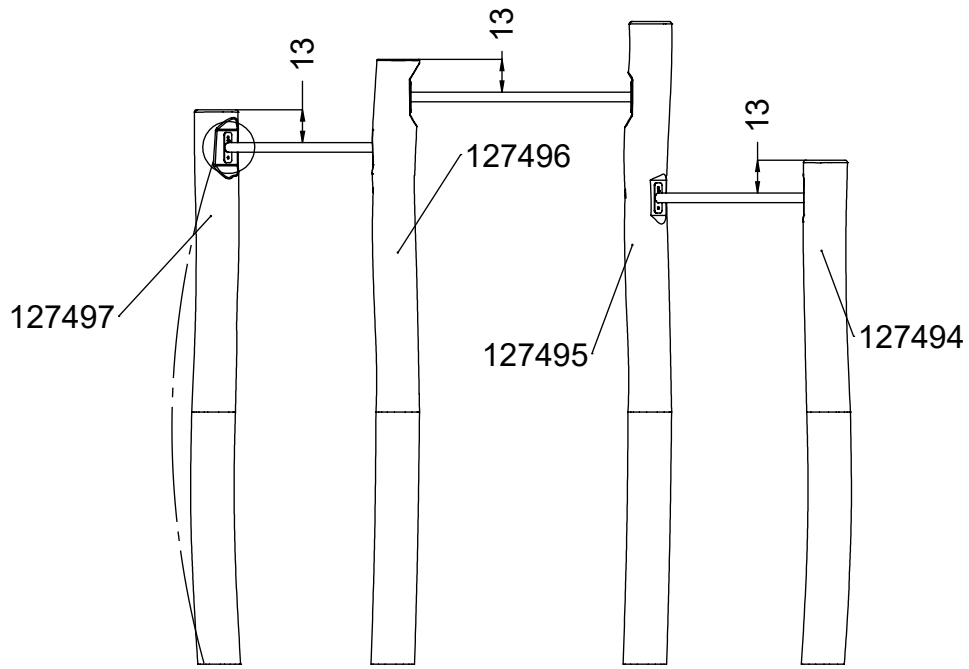

vinci
play

[cm]

x2

2h

48h

K29

x4

>0,06m³

vinci play

127497 (A)
x1

127496 (B)
x1

127495 (C)
x1

127494 (D)
x1

122101
x3

12x	8x50sxi
1x	V001

[cm]

Part No:
000000-
00000

000000-00000

[cm]

vinci play