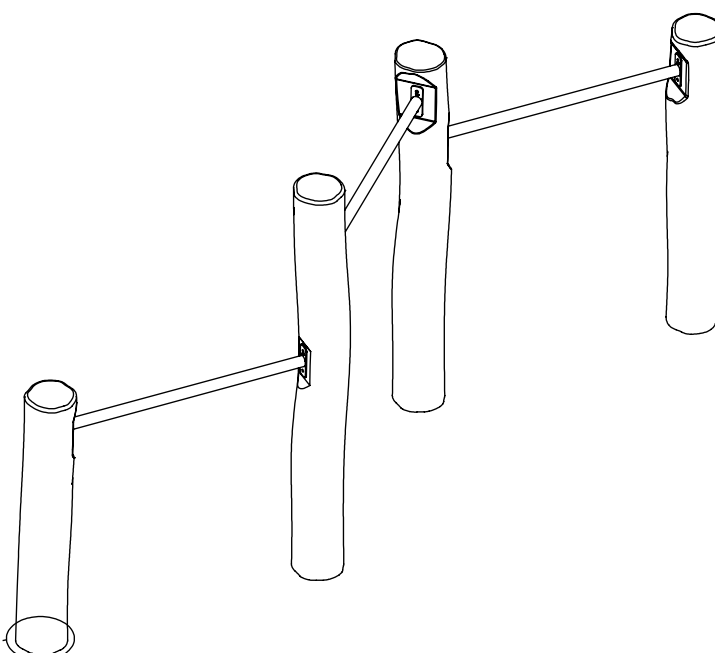

48h

2,9

vinci play
Art. Nr.
202
EN 1176-1: 2017

Vinci Group Sp. z o.o.
Pręgów, ul. Miłkowska 9
05-010 Miłkówek
POLAND
+48 49 289 24 80
www.vinci-play.com
www.vinci-play.pl

6,3

V001

Part No:
000000-
00000

000000-00000

[cm]

vinci play