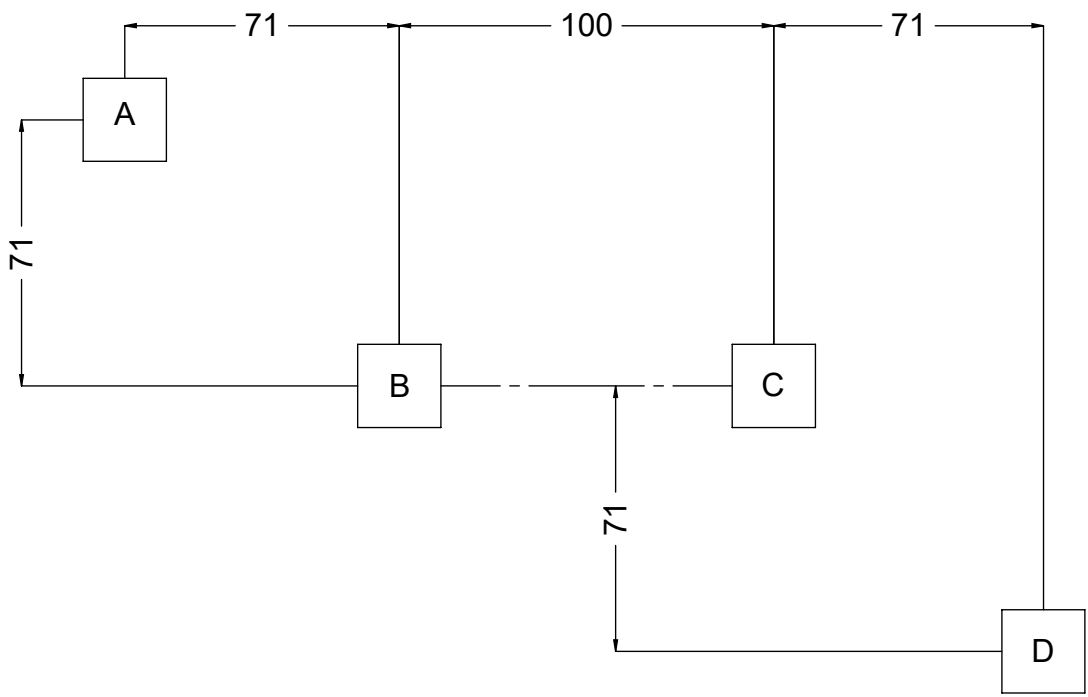

vinci
play

[cm]

x2

2h

48h

K29

x4

>0,06m³

vinci play

127497 (A)
x1

127496 (B)
x1

127495 (C)
x1

127494 (D)
x1

122101
x3

12x	8x50sxi
1x	V001

[cm]

Part No:
000000-
00000

000000-00000

[cm]

vinci play