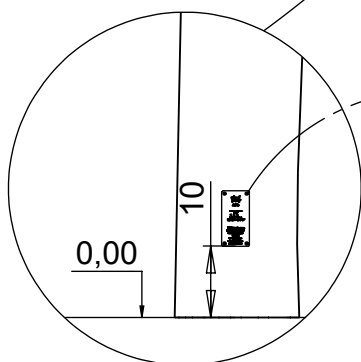

48h

2,9

vinci play
Art. Nr.
202
EN 1176-1: 2017

Vinci Group Sp. z o.o.
Pręgów, ul. Miłkowska 9
05-010 Miłkówek
POLAND
+48 49 289 24 80
www.vinci-play.com
www.vinci-play.pl

6,3

V001

Part No:
000000-
00000

000000-00000

[cm]

vinci play