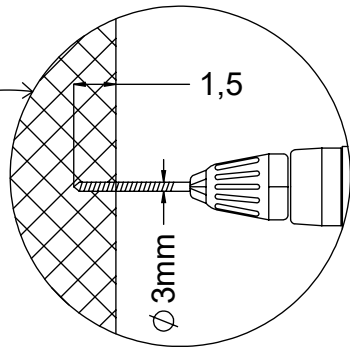

48h

2,9

vinci play
Art. Nr.
202
EN 1176-1: 2017

Vinci Group Sp. z o.o.
Pręgów, ul. Miłkowska 9
05-010 Miłkówek
POLAND
+48 49 289 24 80
www.vinci-play.com
www.vinci-play.pl

6,3

V001

Part No:
000000-
00000

000000-00000

[cm]

vinci play