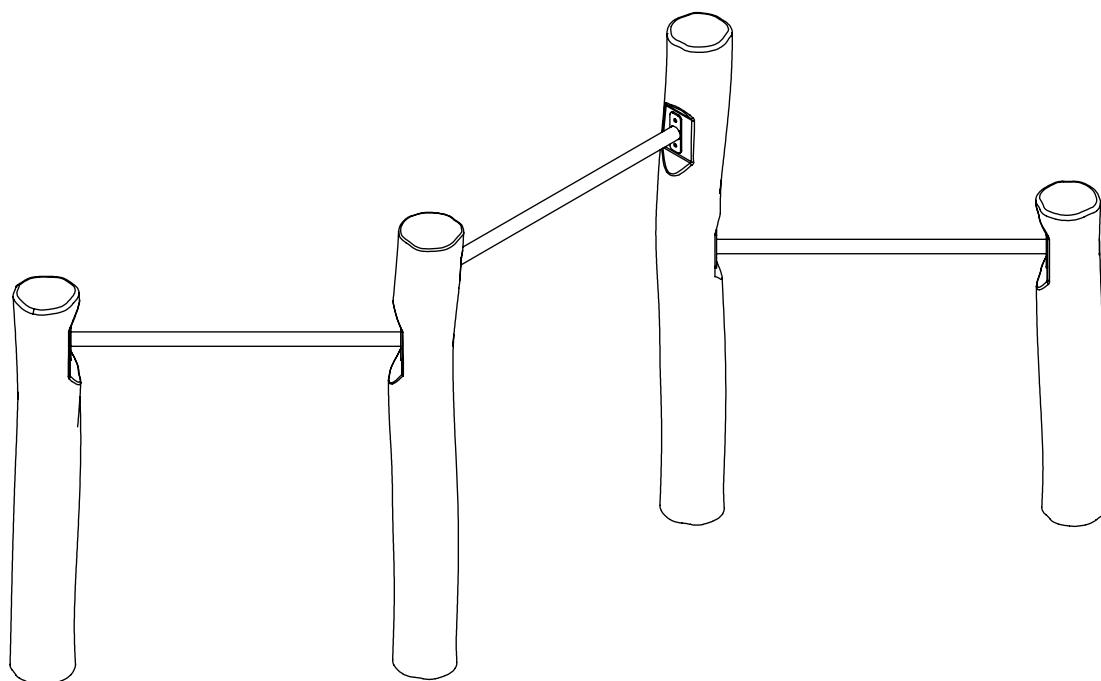

RB1265

v010
16.11.2021
D. P.
[cm]

vinci
play