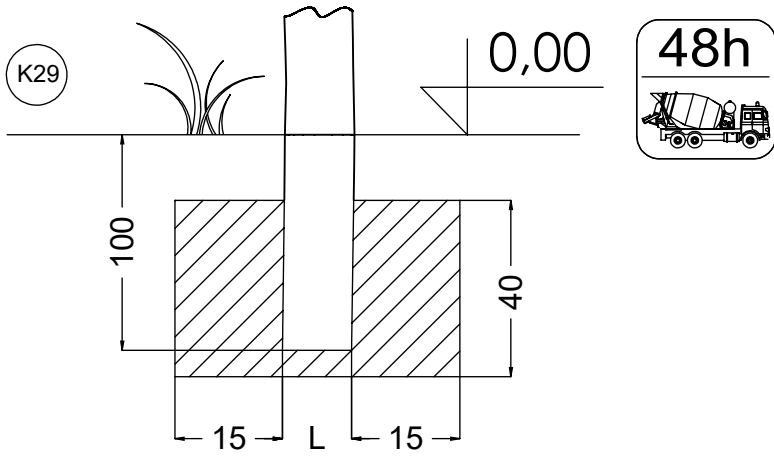

vinci
play

[cm]

x2

2h

48h

K29

x4

>0,06m³

vinci play

127497 (A)
x1

127496 (B)
x1

127495 (C)
x1

127494 (D)
x1

122101
x3

12x	8x50sxi
1x	V001

[cm]

Part No:
000000-
00000

000000-00000

[cm]

vinci play