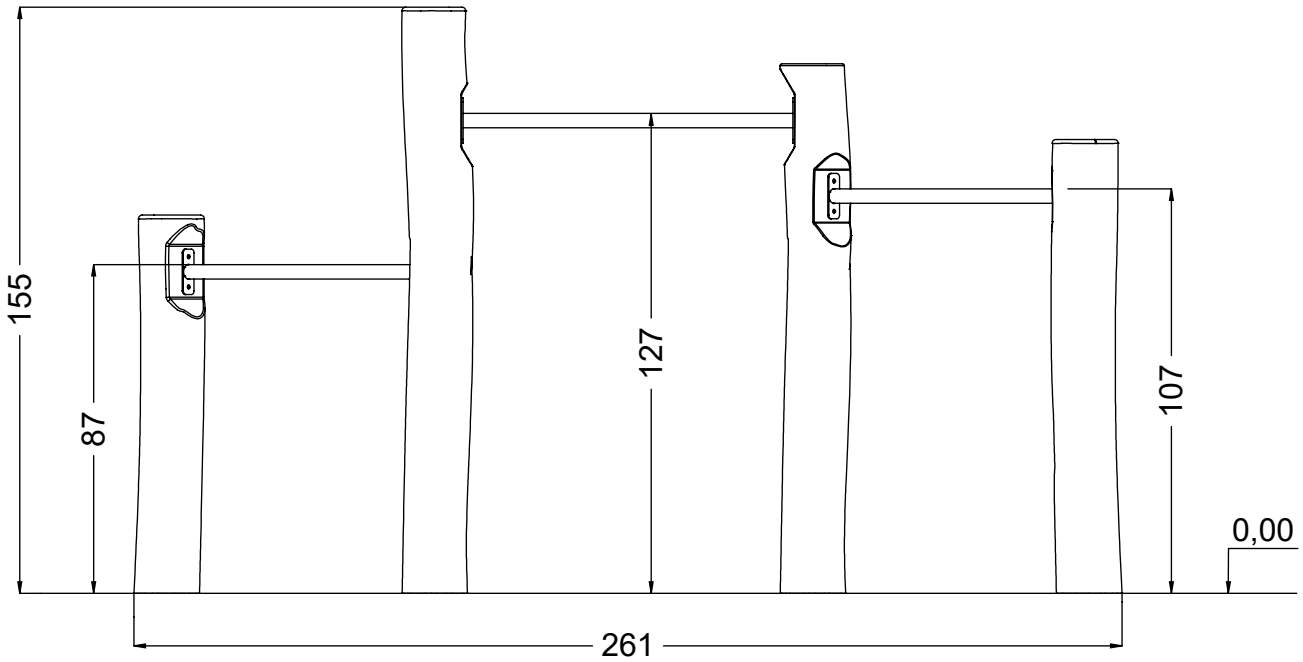

[cm]

vinci
play