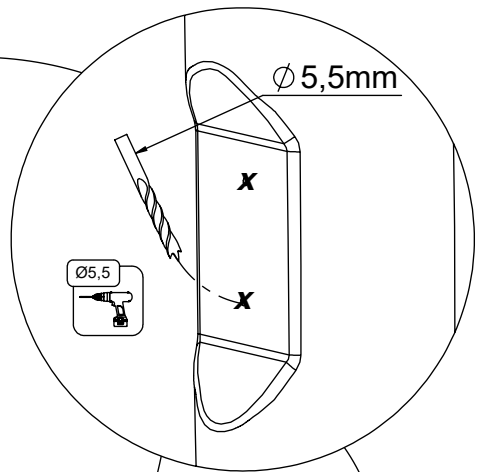

vinci
play

[cm]

x2

2h

48h

K29

x4

>0,06m³

vinci play

127497 (A)
x1

127496 (B)
x1

127495 (C)
x1

127494 (D)
x1

122101
x3

12x	8x50sxi
1x	V001

[cm]

Part No:
000000-
00000

000000-00000

[cm]

vinci play