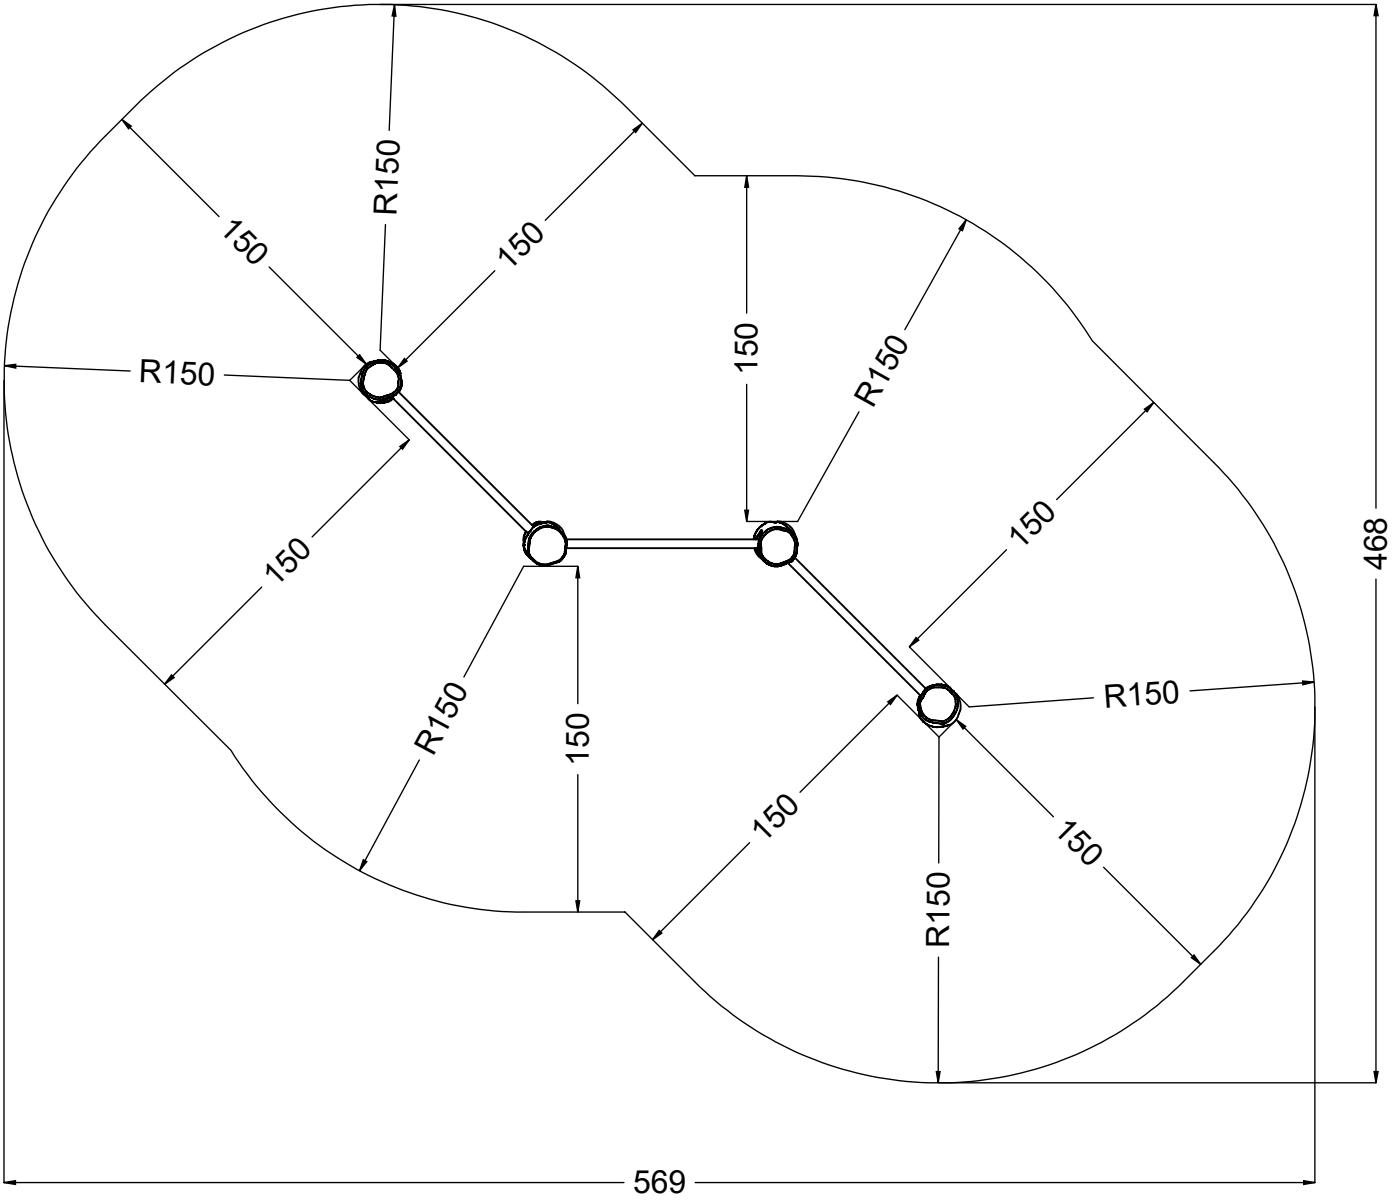

[cm]

vinci
play