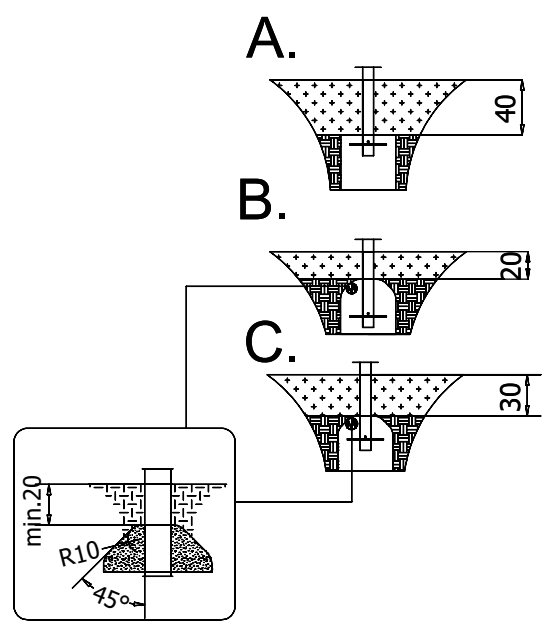

vinci
play

[cm]

x2

2h

48h

K29

x4

>0,06m³

vinci play

127497 (A)
x1

127496 (B)
x1

127495 (C)
x1

127494 (D)
x1

122101
x3

12x	8x50sxi
1x	V001

[cm]

Part No:
000000-
00000

000000-00000

[cm]

vinci play