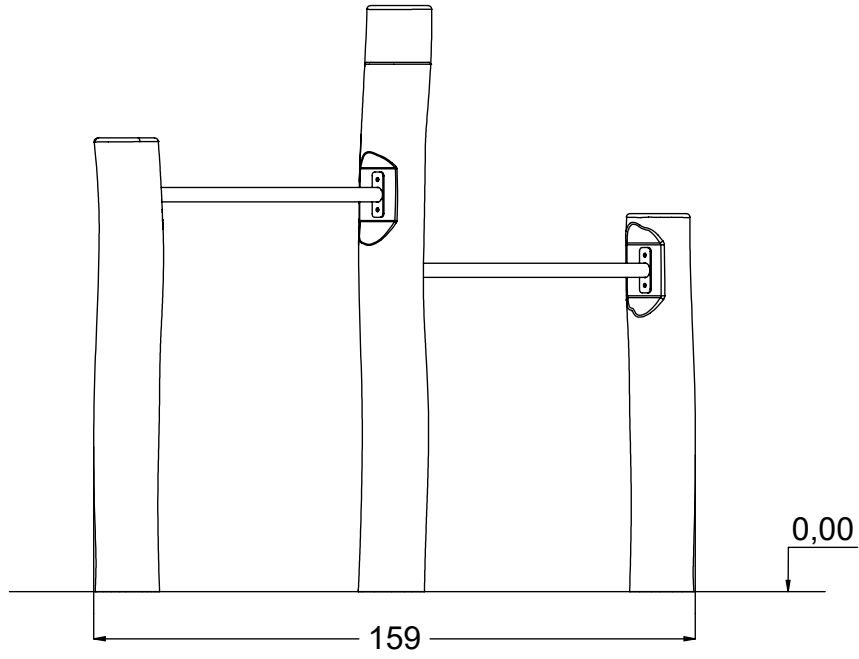

[cm]

vinci
play