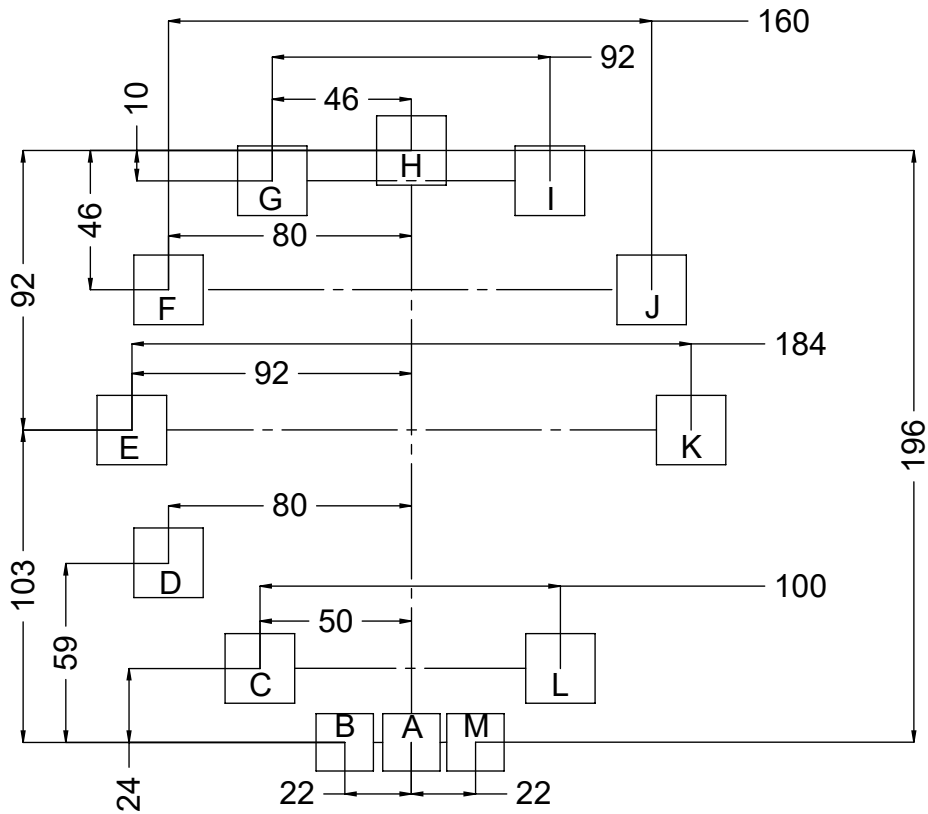

# RB1348

v010  
19.05.2021  
A. P.  
[cm]

6,5h

vinci  
play

[cm]

vinci  
play

520

520

[cm]

vinci  
play

[cm]

6,5h

vinci  
play

127317 (A)  
x1

127318 (B)  
x1

127315 (C,L)  
x2

127319  
(D,E,F,G,H,I,J,K)  
x8

127316 (M)  
x1

128153  
x2

128154  
x2

8x	5x80sxs
4x	8x80sxt
1x	V001

8x 5x80sxs

[cm]

vinci play