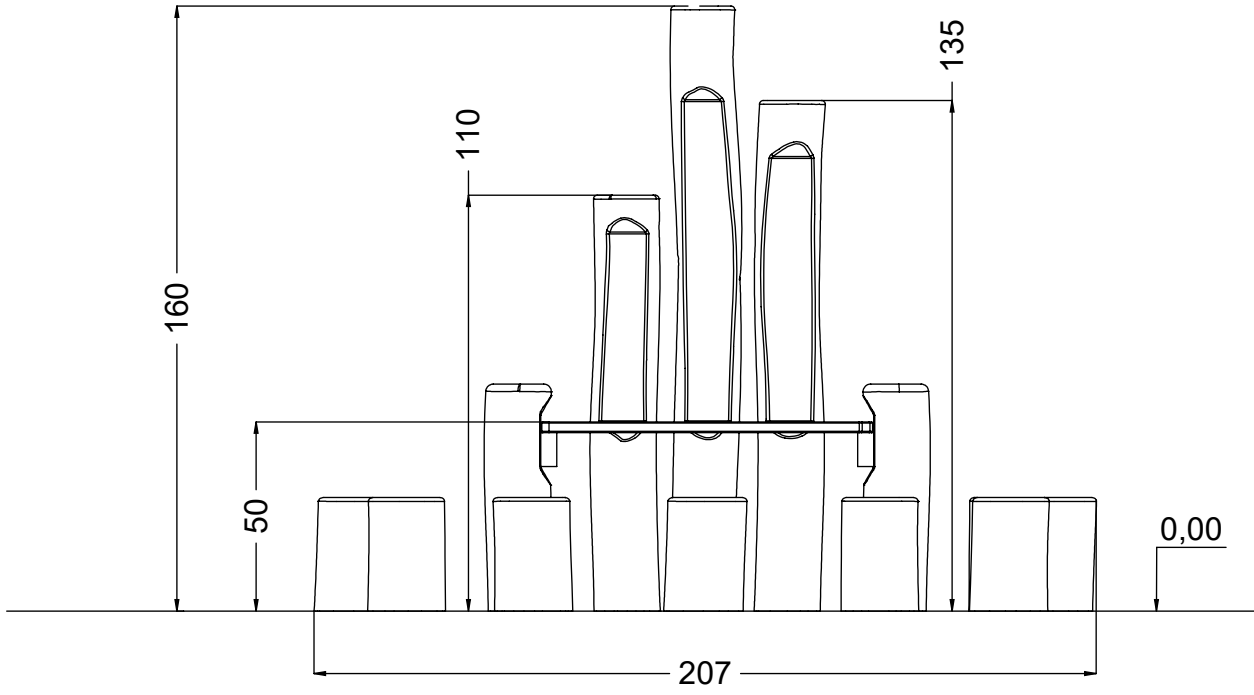

# RB1348

v010  
19.05.2021  
A. P.  
[cm]

6,5h

vinci  
play

[cm]

vinci  
play

520

520

[cm]

vinci  
play

[cm]

6,5h

vinci  
play

127317 (A)  
x1

127318 (B)  
x1

127315 (C,L)  
x2

127319  
(D,E,F,G,H,I,J,K)  
x8

127316 (M)  
x1

128153  
x2

128154  
x2

8x	5x80sxs
4x	8x80sxt
1x	V001

8x 5x80sxs

[cm]

vinci play