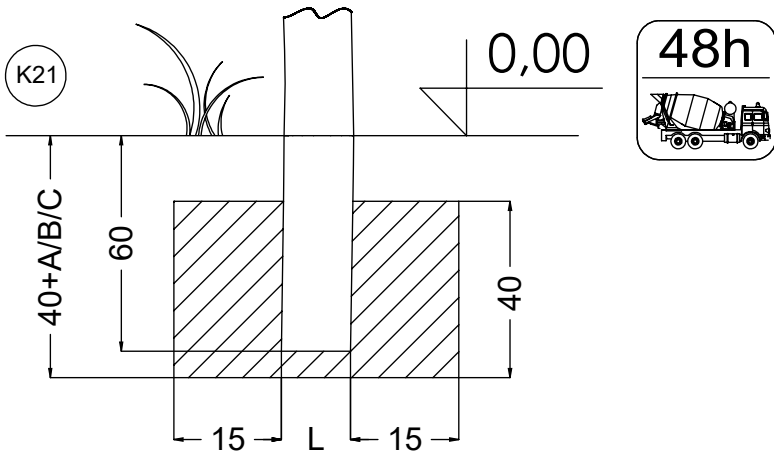

# RB1348

v010  
19.05.2021  
A. P.  
[cm]

6,5h

vinci  
play

[cm]

vinci  
play

520

520

[cm]

vinci  
play

[cm]

6,5h

vinci  
play

127317 (A)  
x1

127318 (B)  
x1

127315 (C,L)  
x2

127319  
(D,E,F,G,H,I,J,K)  
x8

127316 (M)  
x1

128153  
x2

128154  
x2

8x	5x80sxs
4x	8x80sxt
1x	V001

8x 5x80sxs

[cm]

vinci play