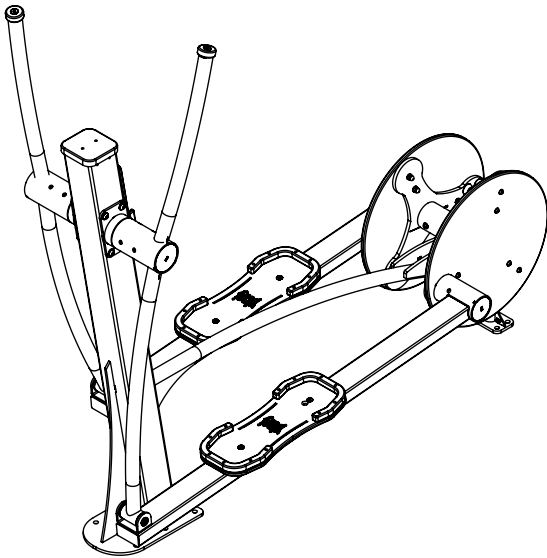

1115

v011
13.04.2021
A. H.
[cm]

vinci
play

[cm]

vinci
play

[cm]

vinci
play

[cm]

vinci
play

K23

K3 K4

[Person icon] x2 1h [Screwdriver icon] [Hex key icon] 48h [K3/K4 icon] x2 >0,09m³ [K23 icon] x2 >0,06m³

[cm]

vinci play

114126
114125 (inox)
x1

114124
114123 (inox)
x1

[cm]

vinci
play

Part No:
000000-
00000

000000-00000

vinci
play

[cm]