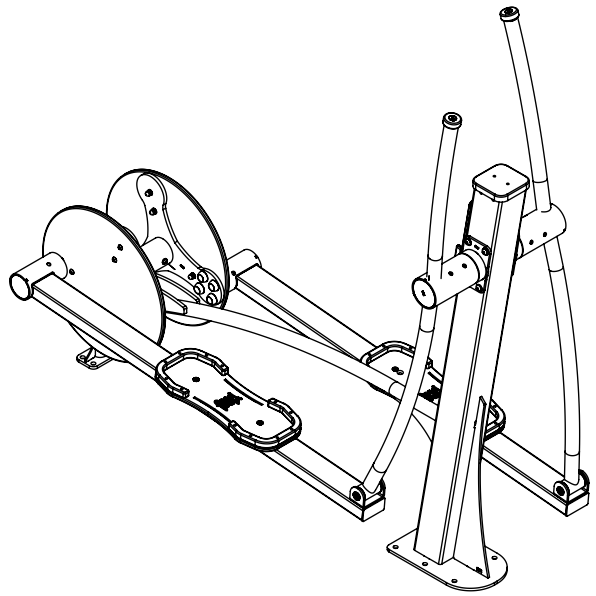

[cm]

vinci
play