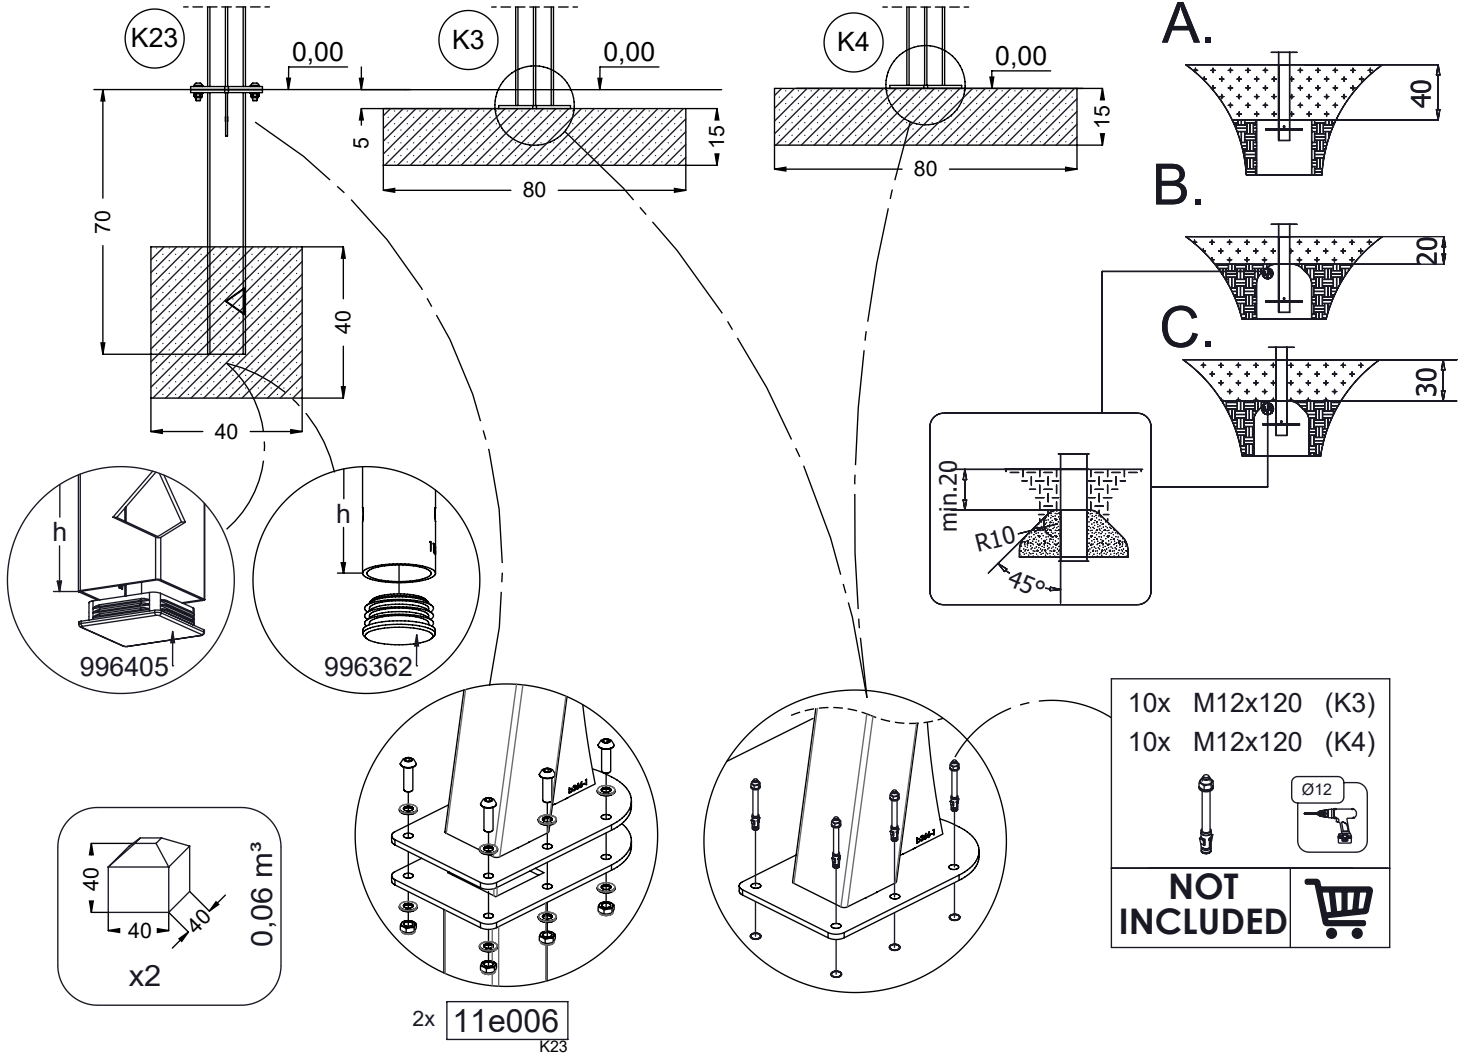

vinci
play

K23

K3 K4

[Person icon] x2 1h [Screwdriver icon] [Hex key icon] 48h [K3/K4 icon] x2 >0,09m³ [K23 icon] x2 >0,06m³

[cm]

vinci play

114126
114125 (inox)
x1

114124
114123 (inox)
x1

[cm]

vinci
play

Part No:
000000-
00000

000000-00000

vinci
play

[cm]