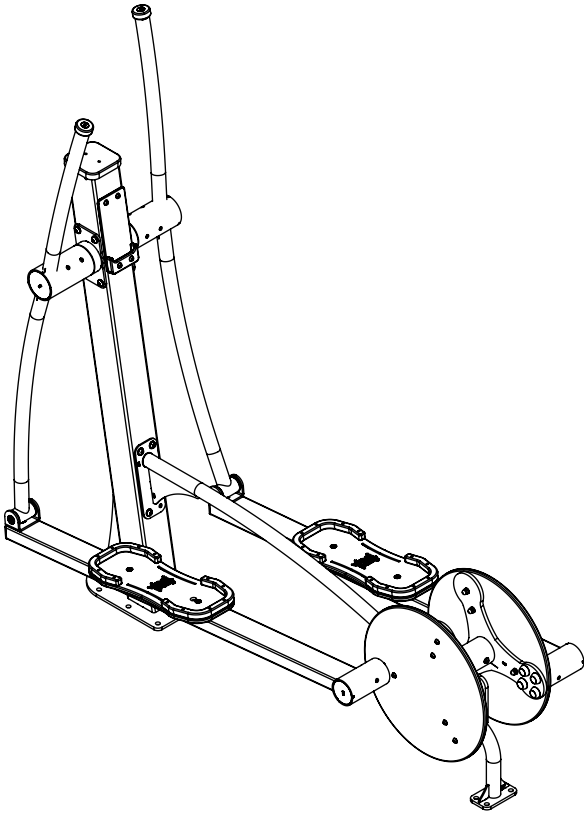

1115

v011
13.04.2021
A. H.
[cm]

vinci
play

[cm]

vinci
play

[cm]

vinci
play

[cm]

vinci
play

K23

K3 K4

[Person icon] x2 1h [Screwdriver icon] [Hex key icon] 48h [K3/K4 icon] x2 >0,09m³ [K23 icon] x2 >0,06m³

[cm]

vinci play

114126
114125 (inox)
x1

114124
114123 (inox)
x1

[cm]

vinci
play

Part No:
000000-
00000

000000-00000

vinci
play

[cm]