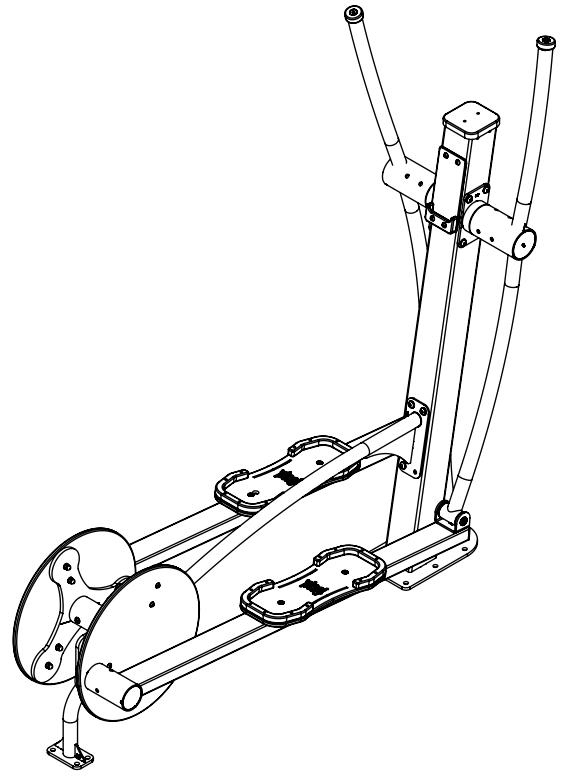

1115

v011
13.04.2021
A. H.
[cm]

vinci
play

[cm]

vinci
play

[cm]

vinci
play

[cm]

vinci
play

K23

K3 K4

[Person icon] x2 1h [Screwdriver icon] [Hex key icon] 48h [K3/K4 icon] x2 >0,09m³ [K23 icon] x2 >0,06m³

[cm]

vinci play

114126
114125 (inox)
x1

114124
114123 (inox)
x1

[cm]

vinci
play

Part No:
000000-
00000

000000-00000

vinci
play

[cm]