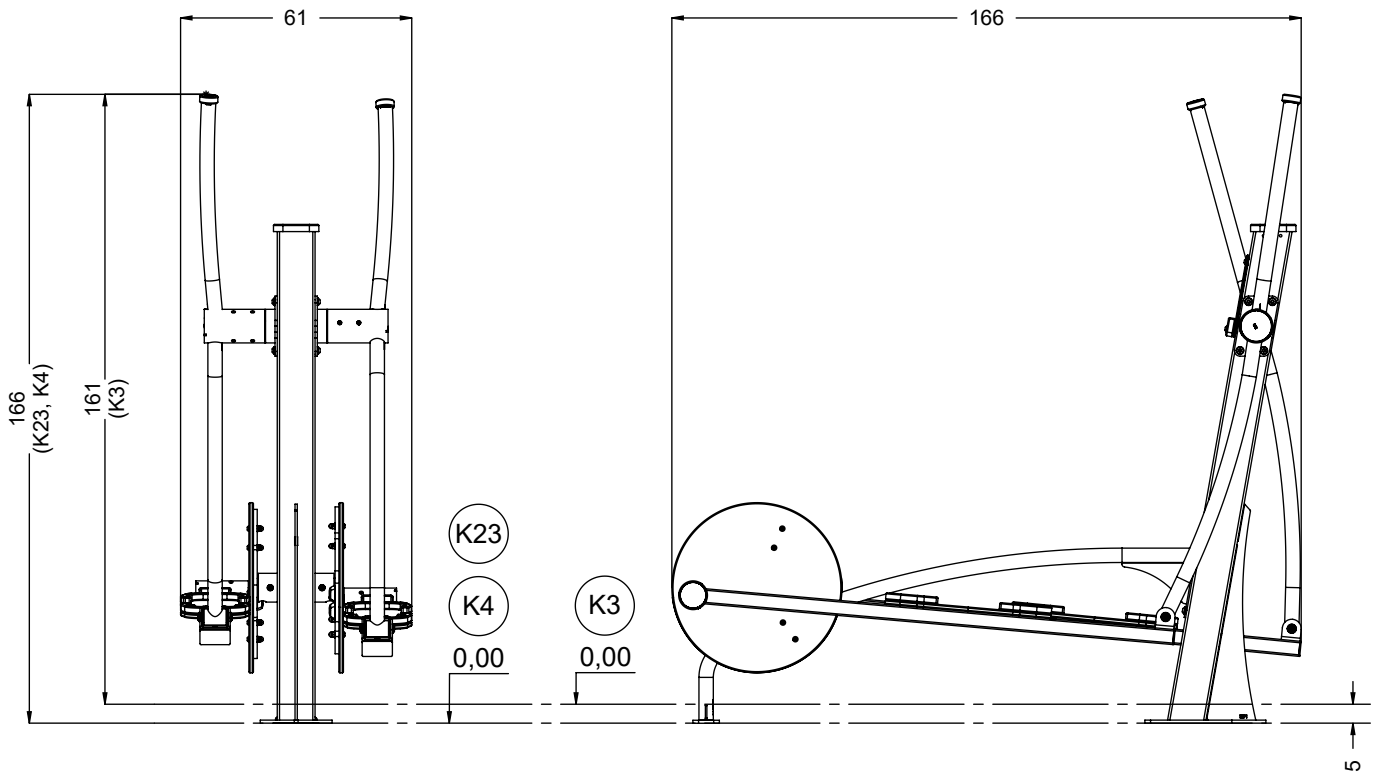

[cm]

vinci
play