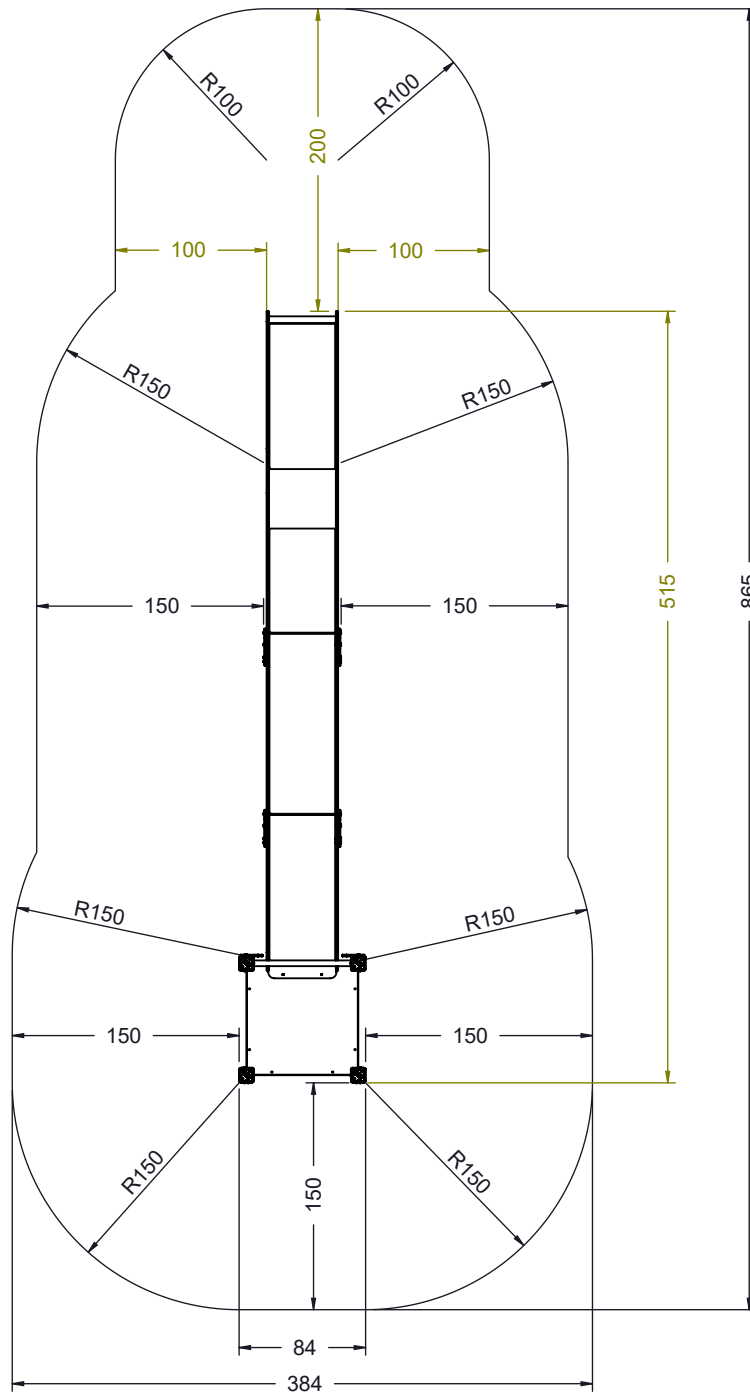

# WD1446

[cm]

vinci  
play

# WD1446

K2, K3

M10x120  
x18

**NOT INCLUDED**

[cm]

vinci  
play

WD1447

[cm]

# WD1447

K2, K3

M10x120  
x18

**NOT INCLUDED**

x2

3,5h

x9

0,06 m<sup>3</sup>

# WD1448

[cm]

vinci  
play