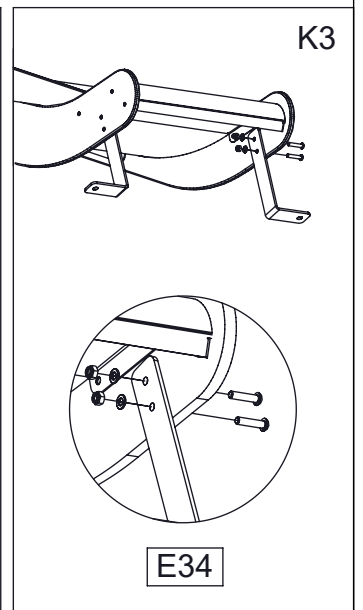

# WD1448

K2, K3  
M10x120  
x18  
**NOT INCLUDED**

x2 3,5h x10 0,06 m<sup>3</sup> 48h <60 HIC

[cm]

vinci play

WD1446 x4  
 WD1447 x5  
 WD1448 x6

|        |          | PLYWOOD / HDPE |       | HPL |       |
|--------|----------|----------------|-------|-----|-------|
| 34x    | 8x50 sxi | 1x             | WD74  | 1x  | WD75  |
| 4x     | WD1      | 1x             | WD28  | 1x  | WD29  |
| 1x     | E34      |                |       |     |       |
| 1x     | E35      |                |       |     |       |
| WD1446 |          | 2x             | WD218 | 2x  | WD217 |
|        |          | 2x             | E138  | 2x  | E138  |
| WD1447 |          | 3x             | WD218 | 3x  | WD217 |
|        |          | 3x             | E138  | 3x  | E138  |
| WD1448 |          | 4x             | WD218 | 4x  | WD217 |
|        |          | 4x             | E138  | 4x  | E138  |

[cm]

8x50 sxi

PLYWOOD  
WD74

HPL  
WD75

8x50 sxi

[cm]

vinci  
play

8x50 sxi

8x50 sxi

[cm]

vinci  
play

[cm]

vinci  
play

PLYWOOD  
WD28

S1

HPL  
WD29