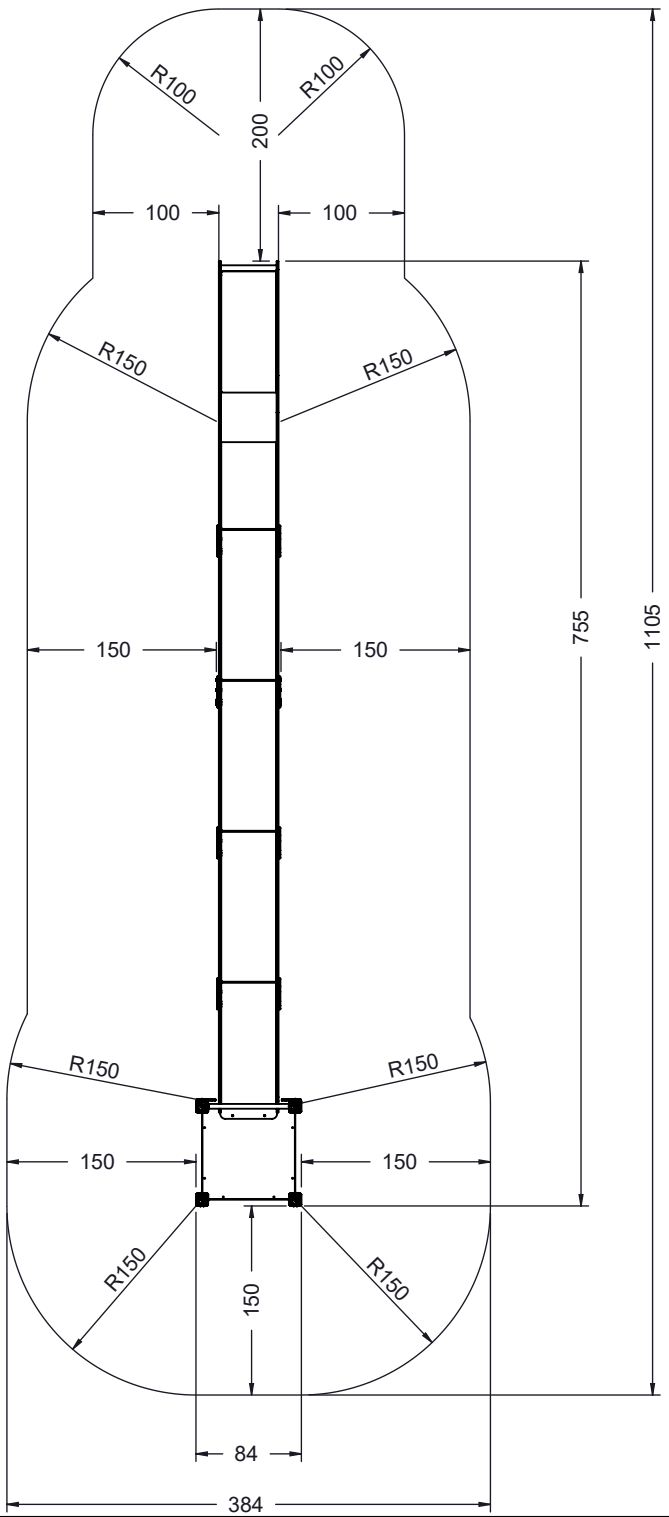

# WD1447

K2, K3

M10x120  
x18

**NOT INCLUDED**

x2

3,5h

x9

0,06 m<sup>3</sup>

# WD1448

[cm]

vinci  
play

# WD1448

K2, K3  
M10x120  
x18  
**NOT INCLUDED**

x2 3,5h x10 0,06 m<sup>3</sup> 48h <60 HIC

[cm]

vinci play

WD1446 x4  
 WD1447 x5  
 WD1448 x6

|        |          | PLYWOOD / HDPE |       | HPL |       |
|--------|----------|----------------|-------|-----|-------|
| 34x    | 8x50 sxi | 1x             | WD74  | 1x  | WD75  |
| 4x     | WD1      | 1x             | WD28  | 1x  | WD29  |
| 1x     | E34      |                |       |     |       |
| 1x     | E35      |                |       |     |       |
| WD1446 |          | 2x             | WD218 | 2x  | WD217 |
|        |          | 2x             | E138  | 2x  | E138  |
| WD1447 |          | 3x             | WD218 | 3x  | WD217 |
|        |          | 3x             | E138  | 3x  | E138  |
| WD1448 |          | 4x             | WD218 | 4x  | WD217 |
|        |          | 4x             | E138  | 4x  | E138  |

[cm]

8x50 sxi

PLYWOOD  
WD74

HPL  
WD75

8x50 sxi

[cm]

vinci  
play

8x50 sxi