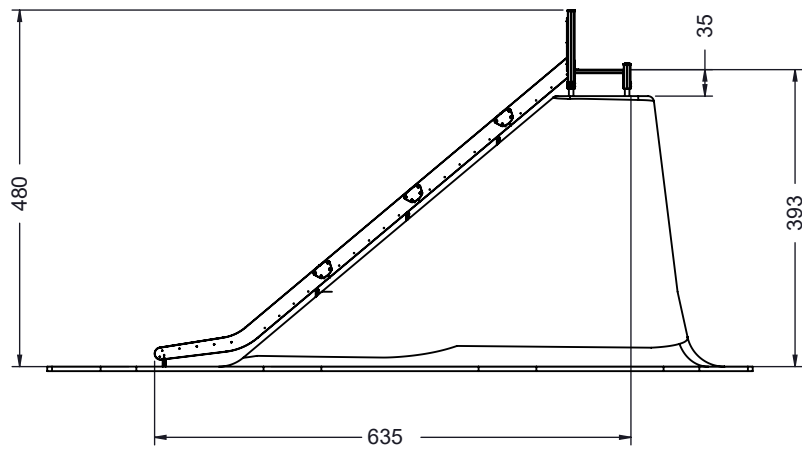

# WD1446

K2, K3

M10x120  
x18

**NOT INCLUDED**

[cm]

vinci  
play

WD1447

[cm]