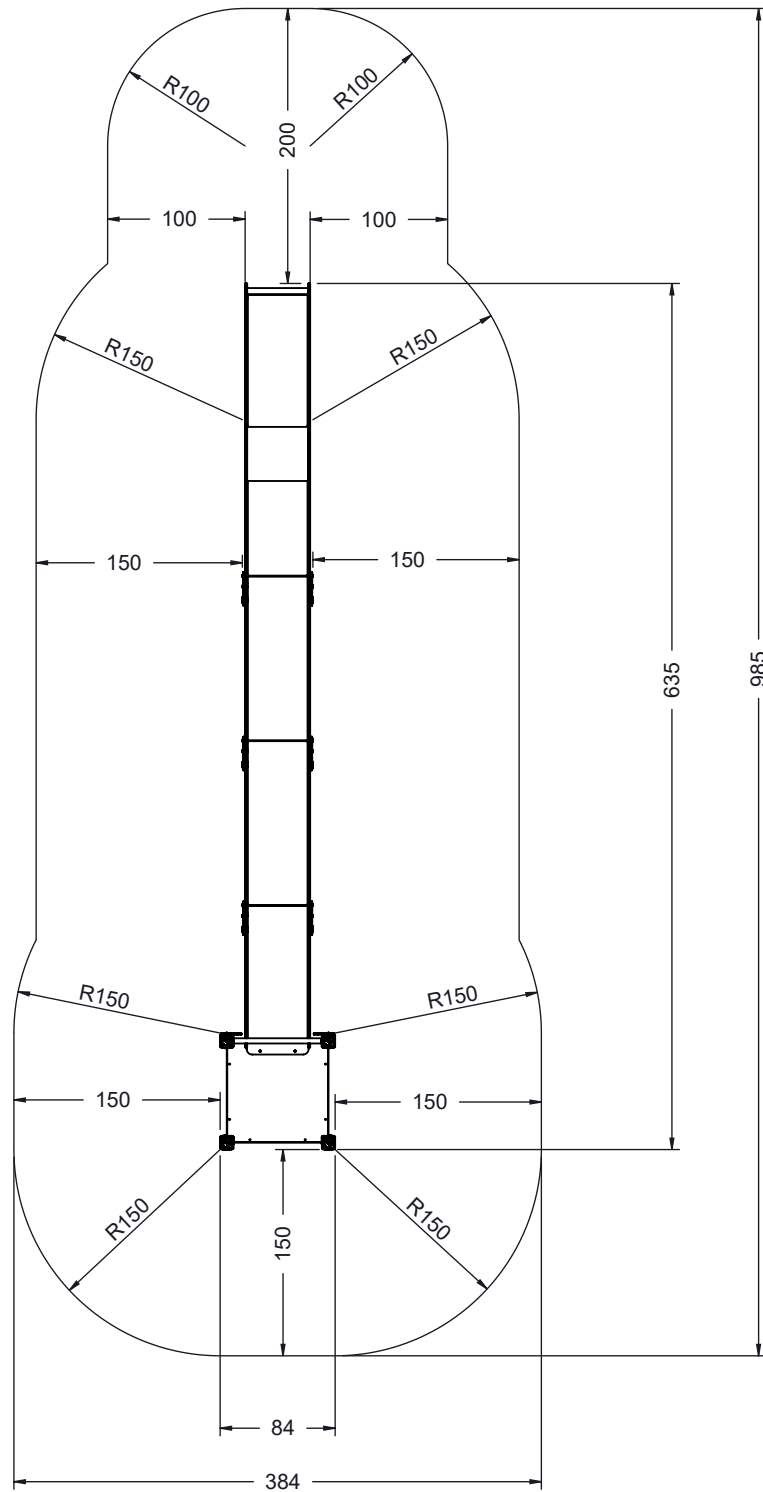

K2, K3

M10x120
x18

NOT INCLUDED

x2

3,5h

x9

0,06 m³

48h

<60 HIC