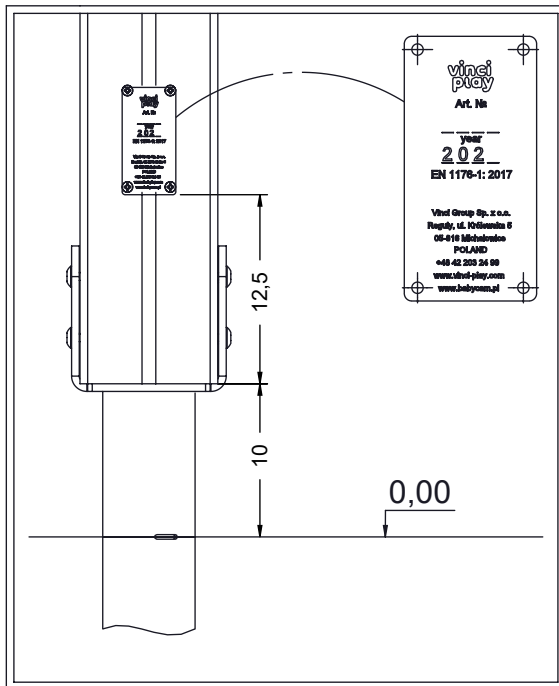

PLYWOOD
WD28

S1

HPL
WD29

WD1

V001

[cm]

vinci
play