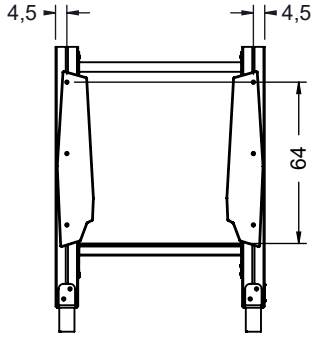

# WD1448

K2, K3  
M10x120  
x18  
**NOT INCLUDED**

x2 3,5h x10 0,06 m<sup>3</sup> 48h <60 HIC

[cm]

vinci play

WD1446 x4  
 WD1447 x5  
 WD1448 x6

|        |          | PLYWOOD / HDPE |       | HPL |       |
|--------|----------|----------------|-------|-----|-------|
| 34x    | 8x50 sxi | 1x             | WD74  | 1x  | WD75  |
| 4x     | WD1      | 1x             | WD28  | 1x  | WD29  |
| 1x     | E34      |                |       |     |       |
| 1x     | E35      |                |       |     |       |
| WD1446 |          | 2x             | WD218 | 2x  | WD217 |
|        |          | 2x             | E138  | 2x  | E138  |
| WD1447 |          | 3x             | WD218 | 3x  | WD217 |
|        |          | 3x             | E138  | 3x  | E138  |
| WD1448 |          | 4x             | WD218 | 4x  | WD217 |
|        |          | 4x             | E138  | 4x  | E138  |

[cm]

8x50 sxi

PLYWOOD  
WD74

HPL  
WD75

8x50 sxi

[cm]

vinci  
play

8x50 sxi

8x50 sxi

[cm]

vinci  
play

[cm]

vinci  
play

PLYWOOD  
WD28

S1

HPL  
WD29