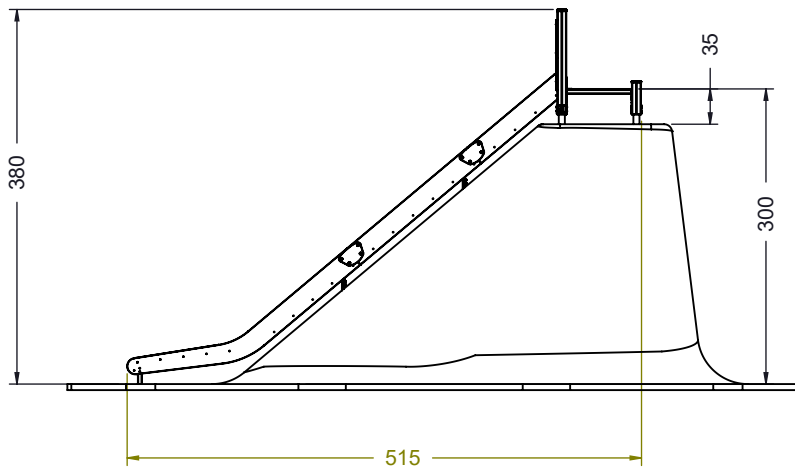

# WD1446

[cm]

vinci  
play

# WD1446

K2, K3

M10x120  
x18

**NOT INCLUDED**

[cm]

vinci  
play

WD1447

[cm]