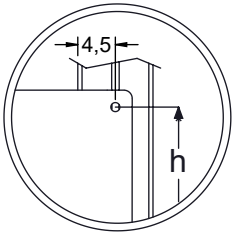

# WD1448

K2, K3  
M10x120  
x18  
**NOT INCLUDED**

x2 3,5h x10 0,06 m<sup>3</sup> 48h <60 HIC

[cm]

vinci play

WD1446 x4  
 WD1447 x5  
 WD1448 x6

|        |          | PLYWOOD / HDPE |       | HPL |       |
|--------|----------|----------------|-------|-----|-------|
| 34x    | 8x50 sxi | 1x             | WD74  | 1x  | WD75  |
| 4x     | WD1      | 1x             | WD28  | 1x  | WD29  |
| 1x     | E34      |                |       |     |       |
| 1x     | E35      |                |       |     |       |
| WD1446 |          | 2x             | WD218 | 2x  | WD217 |
|        |          | 2x             | E138  | 2x  | E138  |
| WD1447 |          | 3x             | WD218 | 3x  | WD217 |
|        |          | 3x             | E138  | 3x  | E138  |
| WD1448 |          | 4x             | WD218 | 4x  | WD217 |
|        |          | 4x             | E138  | 4x  | E138  |

[cm]

8x50 sxi

PLYWOOD  
WD74

HPL  
WD75

8x50 sxi

[cm]

vinci  
play

8x50 sxi

8x50 sxi

[cm]

vinci  
play

[cm]

vinci  
play

PLYWOOD  
WD28

S1

HPL  
WD29