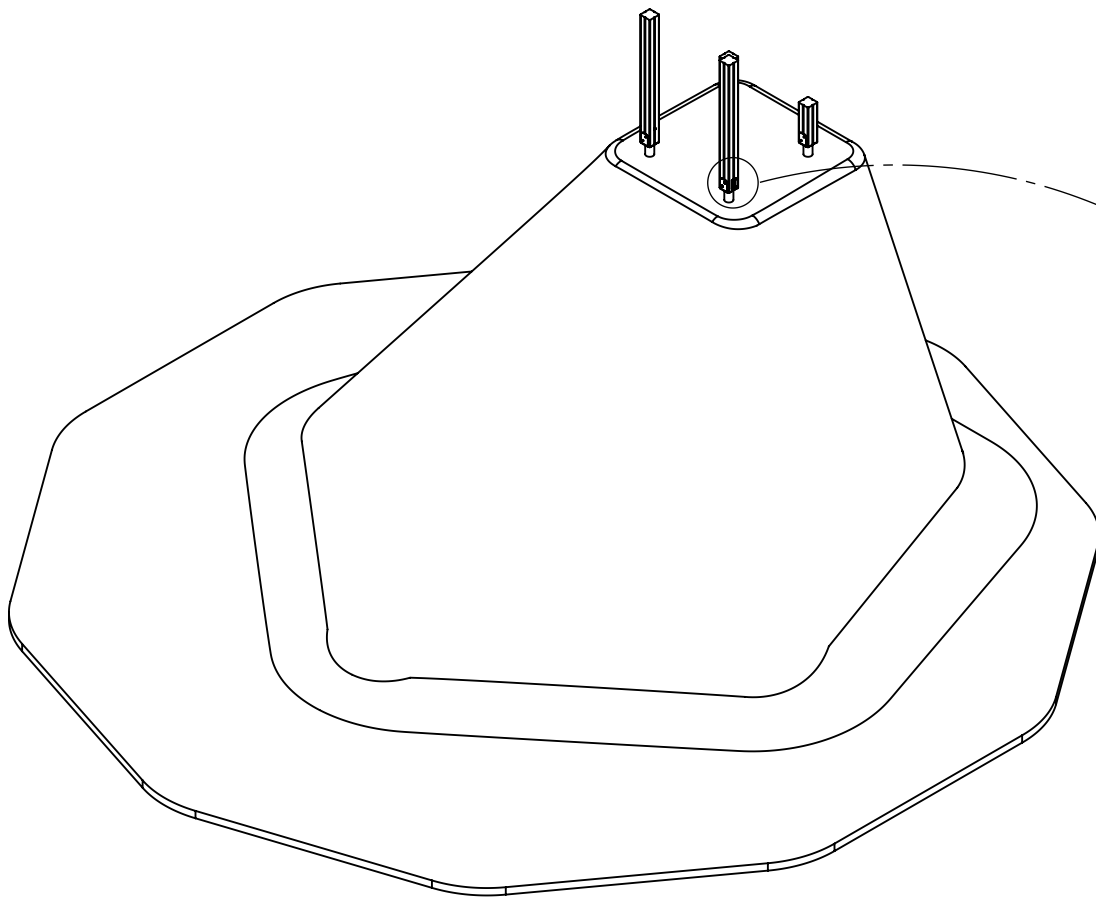

8x50 sxi

PLYWOOD
WD74

HPL
WD75

8x50 sxi

[cm]

vinci
play