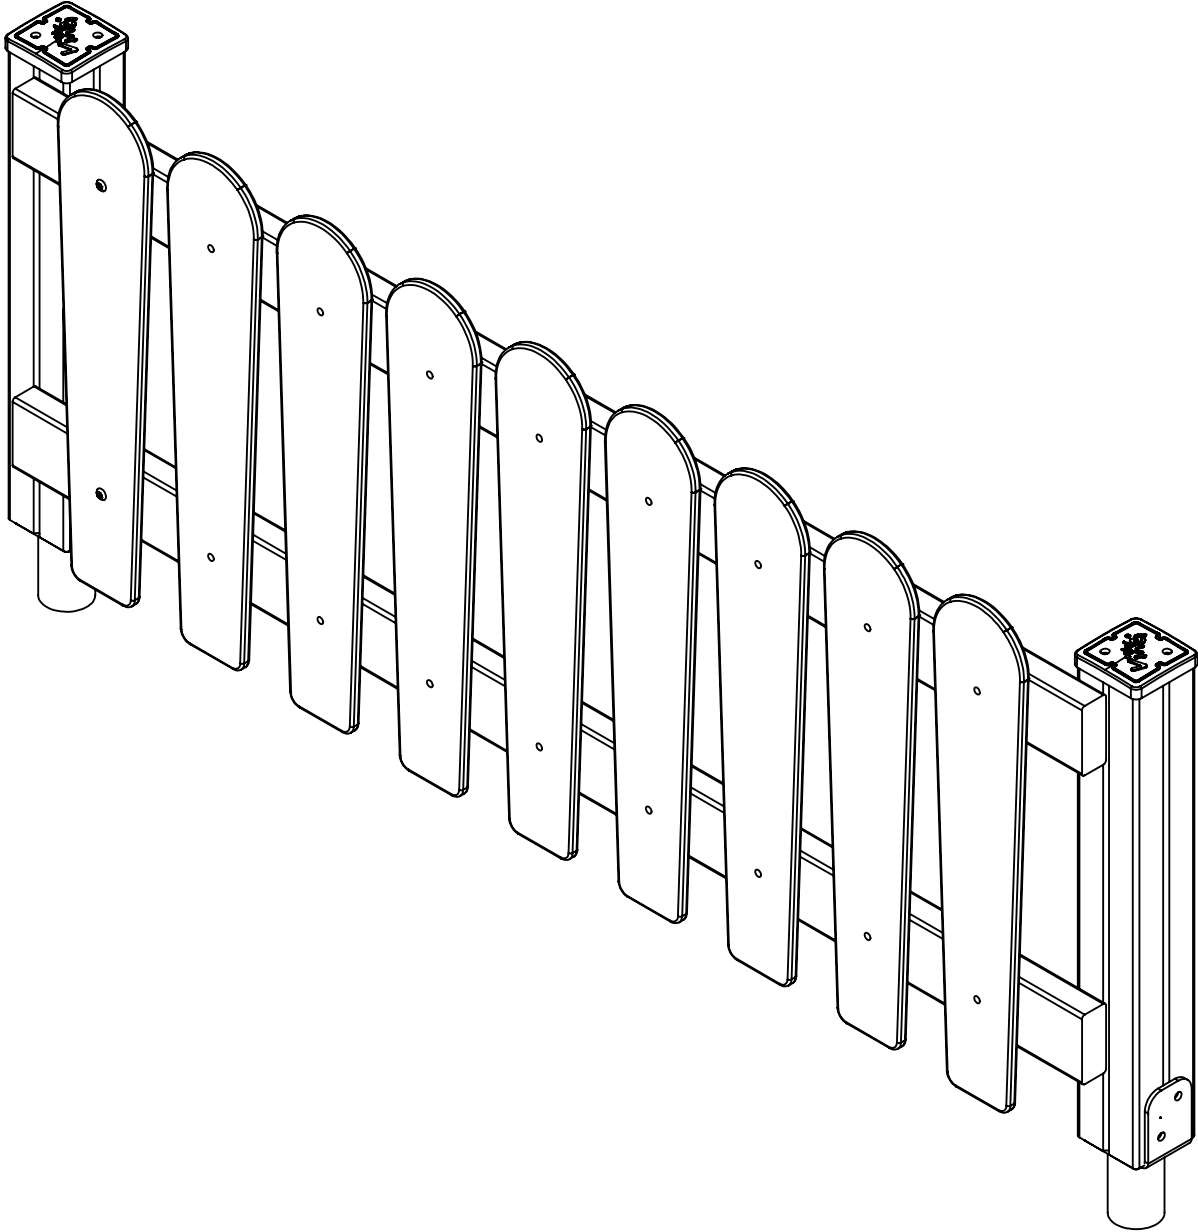

WD1485

v012
11.01.2022
A. D.
[cm]

vinci
play

[cm]

vinci
play

	K2, K3
M10x120 x8	
NOT INCLUDED	

[cm]

 x2			 x2 0,06 m ³	 48h
--	---	---	---	---

vinci
play

14706290
x2

K1
142102
x2

K2
142108
x2

K3
142100
x2

141282
x9

096104
x2

4x	6x80 sxt
18x	7x35 sxi
8x	8x50 sxi
2x	WD1
1x	V002

6x80 sxt

8x50 sxi

[cm]

vinci play

[cm]

vinci
play

Part No:
000000-
00000

000000-00000