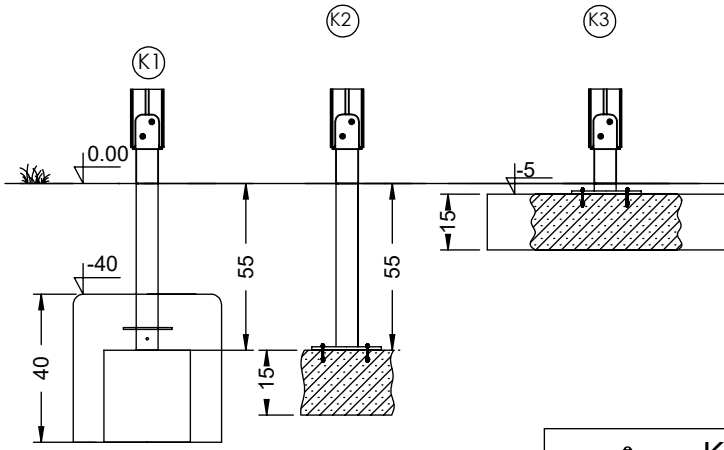

WD1485

v012
11.01.2022
A. D.
[cm]

vinci
play

[cm]

vinci
play

	K2, K3
M10x120 x8	
NOT INCLUDED	

[cm]

 x2			 x2 0,06 m ³	 48h
--	---	---	---	---

vinci
play

14706290
x2

K1
142102
x2

K2
142108
x2

K3
142100
x2

141282
x9

096104
x2

4x	6x80 sxt
18x	7x35 sxi
8x	8x50 sxi
2x	WD1
1x	V002

6x80 sxt

8x50 sxi

[cm]

vinci play

[cm]

vinci
play

Part No:
000000-
00000

000000-00000