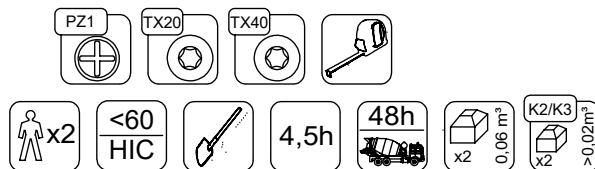

WD1485

v012
11.01.2022
A. D.
[cm]

vinci
play

[cm]

vinci
play

	K2, K3
M10x120 x8	
NOT INCLUDED	

[cm]

 x2			 x2 0,06 m ³	 48h
--	---	---	---	---

vinci
play

14706290
x2

K1
142102
x2

K2
142108
x2

K3
142100
x2

141282
x9

096104
x2

4x	6x80 sxt
18x	7x35 sxi
8x	8x50 sxi
2x	WD1
1x	V002

6x80 sxt

8x50 sxi

[cm]

vinci play

[cm]

vinci
play

Part No:
000000-
00000

000000-00000