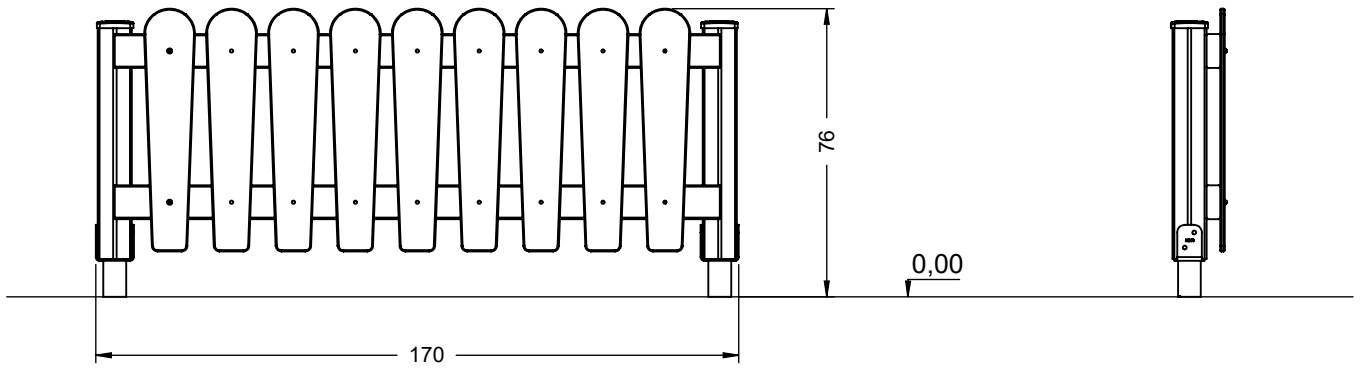

WD1485

v012
11.01.2022
A. D.
[cm]

vinci
play

[cm]

vinci
play

	K2, K3
M10x120 x8	
NOT INCLUDED	

[cm]

 x2			 x2 0,06 m ³	 48h
--	---	---	---	---

vinci
play

14706290
x2

K1
142102
x2

K2
142108
x2

K3
142100
x2

141282
x9

096104
x2

4x	6x80 sxt
18x	7x35 sxi
8x	8x50 sxi
2x	WD1
1x	V002

6x80 sxt

8x50 sxi

[cm]

vinci play

[cm]

vinci
play

Part No:
000000-
00000

000000-00000