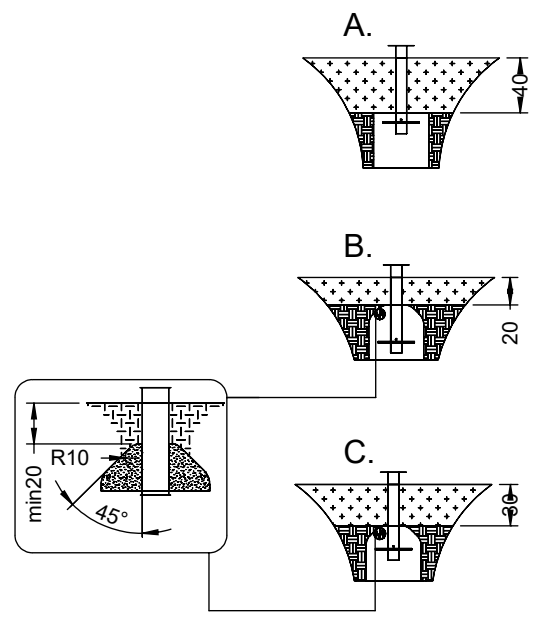

WD1485

v012
11.01.2022
A. D.
[cm]

vinci
play

[cm]

vinci
play

	K2, K3
M10x120 x8	
NOT INCLUDED	

[cm]

 x2			 x2 0,06 m ³	 48h
--	---	---	---	---

vinci
play

14706290
x2

K1
142102
x2

K2
142108
x2

K3
142100
x2

141282
x9

096104
x2

4x	6x80 sxt
18x	7x35 sxi
8x	8x50 sxi
2x	WD1
1x	V002

6x80 sxt

8x50 sxi

[cm]

vinci play

[cm]

vinci
play

Part No:
000000-
00000

000000-00000