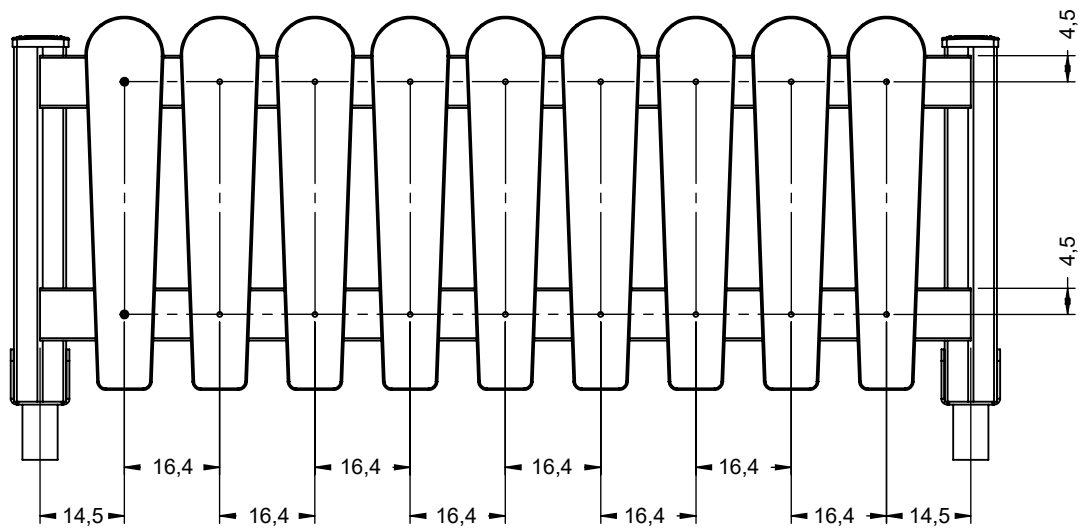

WD1485

v012
11.01.2022
A. D.
[cm]

vinci
play

[cm]

vinci
play

	K2, K3
M10x120 x8	
NOT INCLUDED	

[cm]

 x2			 x2 0,06 m ³	 48h
--	---	---	---	---

vinci
play

14706290
x2

K1
142102
x2

K2
142108
x2

K3
142100
x2

141282
x9

096104
x2

4x	6x80 sxt
18x	7x35 sxi
8x	8x50 sxi
2x	WD1
1x	V002

6x80 sxt

8x50 sxi

[cm]

vinci play

[cm]

vinci
play

Part No:
000000-
00000

000000-00000